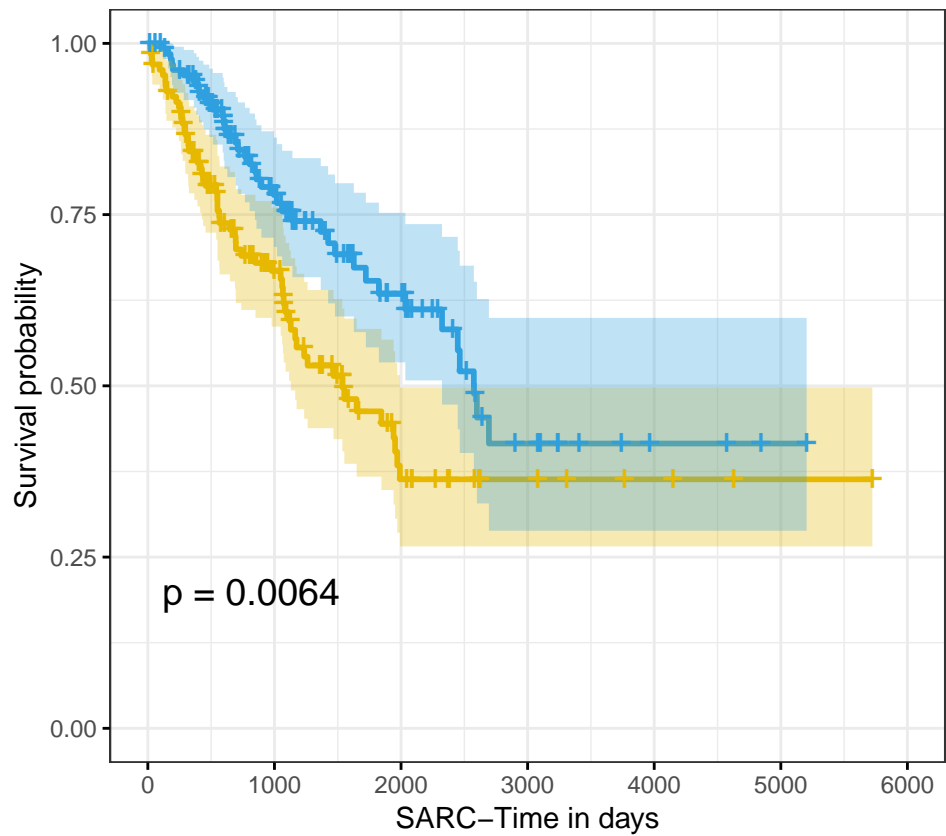

Strata  NSUN6=HIGH  NSUN6=LOW

$p = 0.0064$