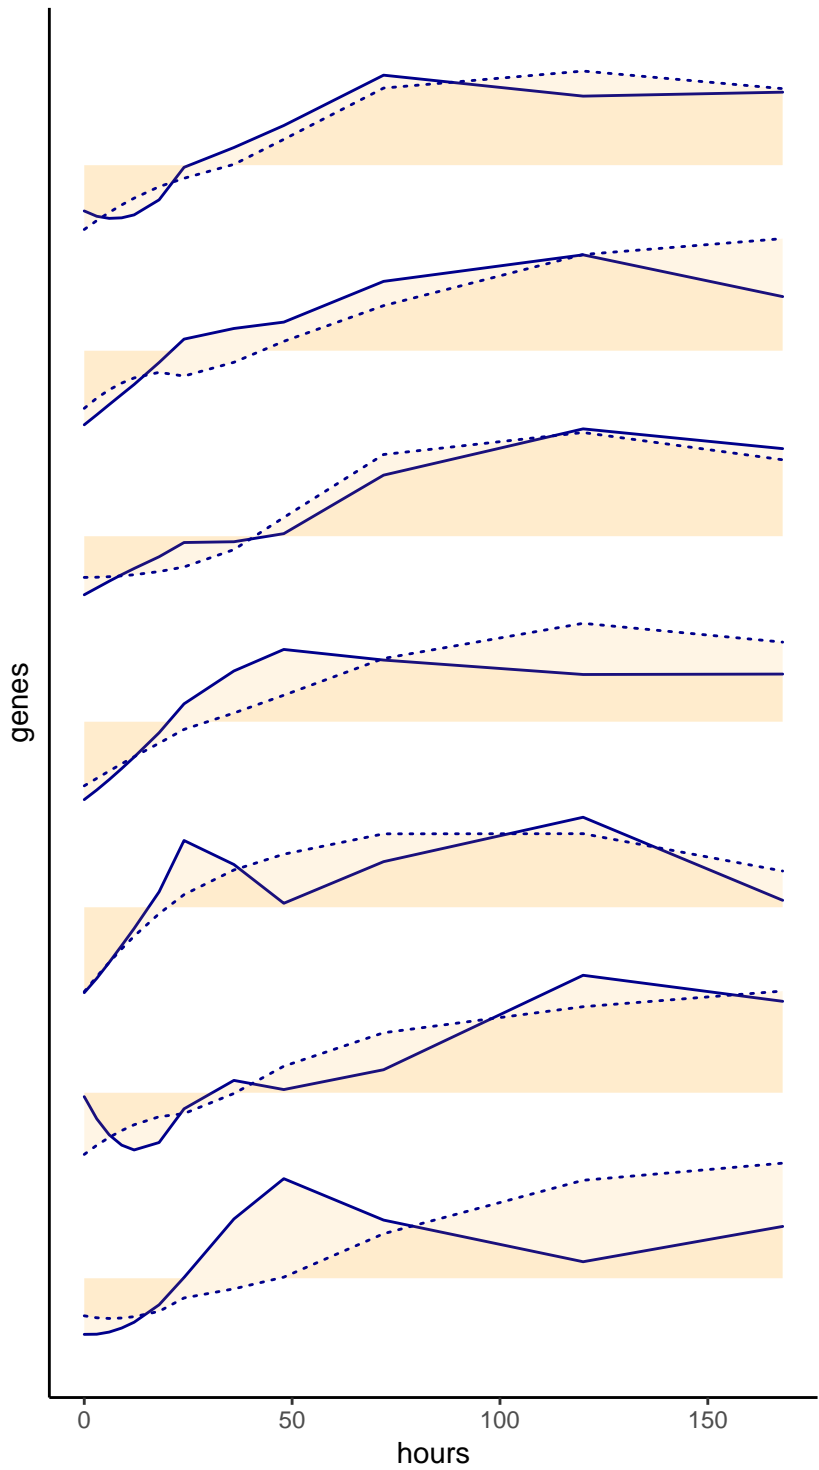

# mark anticipates

type  
H3K4me1  
expression

type  
H3K4me1  
expression

no difference

1.000000  
0.750000  
0.500000  
0.250000  
0.000000

exp\_ant

mark\_ant

no\_diff

4

5

6

7

8

9

10

3

0

50

100

150

0

50

100

150