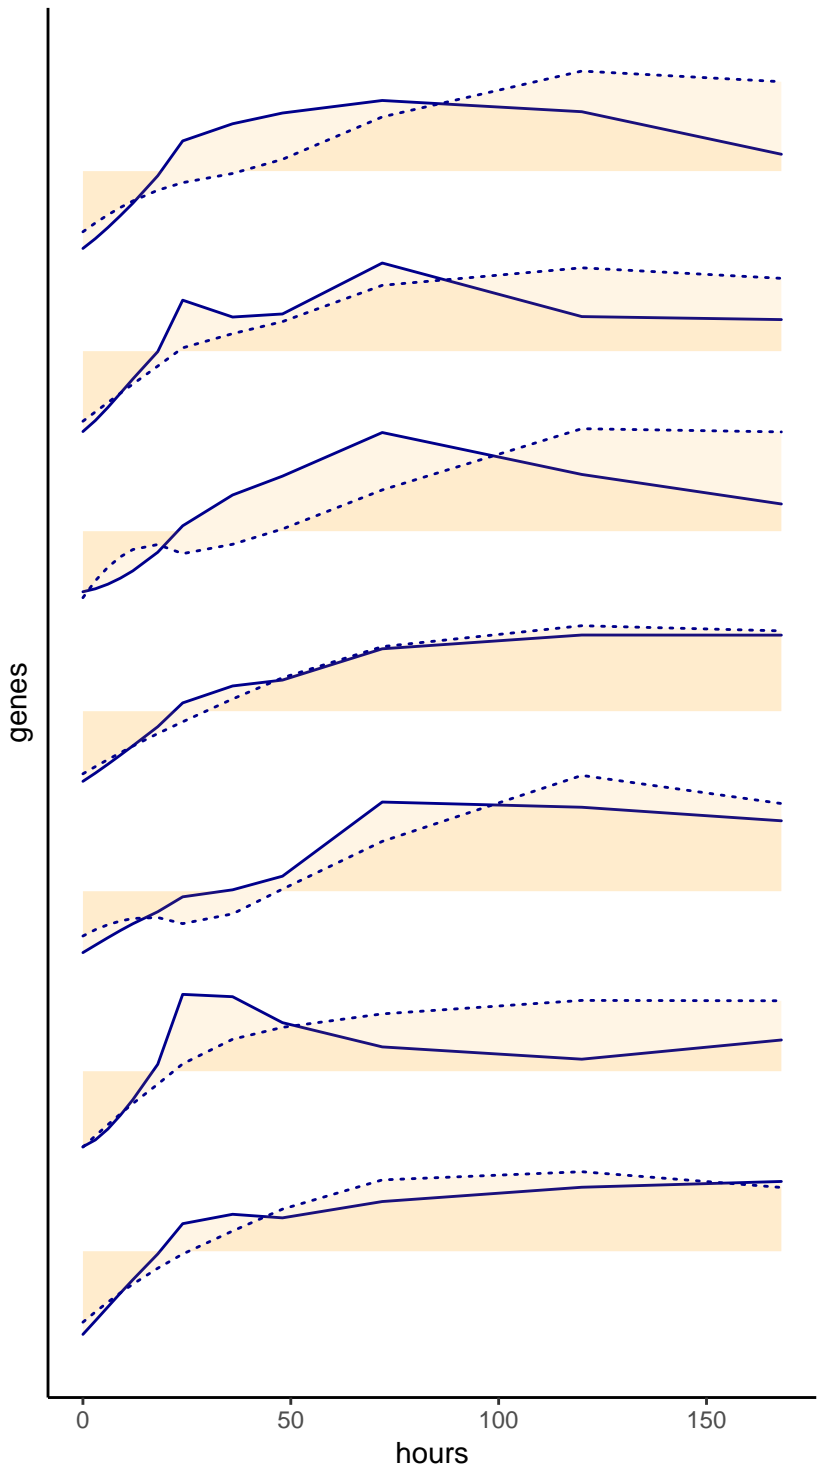

# mark anticipates

type  
H3K4me1  
expression

type  
H3K4me1  
expression

no difference

1.000000  
0.750000  
0.500000  
0.250000  
0.000000

exp\_ant

mark\_ant

no\_diff

4

5

6

7

8

9

10

3

0

50

100

150

0

50

100

150