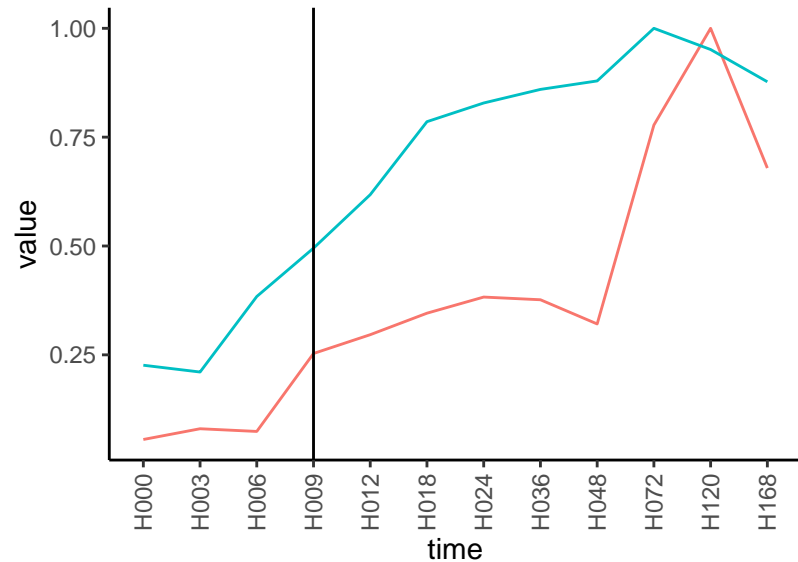

Differences

Normalized signals – ENSG00000186522  
pre-not-upregulated/post-not-upregulated

Differences

Normalized signals – ENSG00000134769  
pre-not-upregulated/post-not-upregulated

Differences

Normalized signals – ENSG00000166289  
pre-not-upregulated/post-not-upregulated