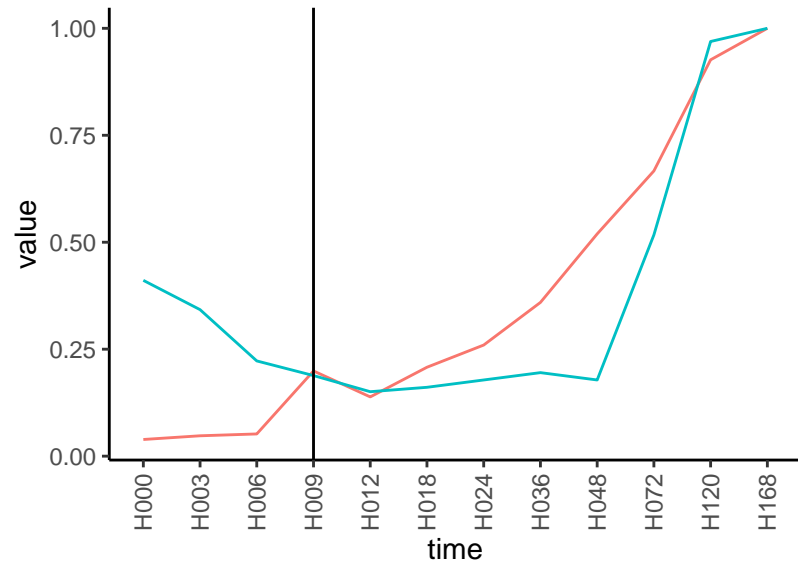

Differences

Normalized signals – ENSG00000186074  
pre-not-upregulated/post-upregulated

Differences

Normalized signals – ENSG00000140836  
pre-not-upregulated/post-upregulated

Differences

Normalized signals – ENSG00000105948  
pre-not-upregulated/post-not-upregulated