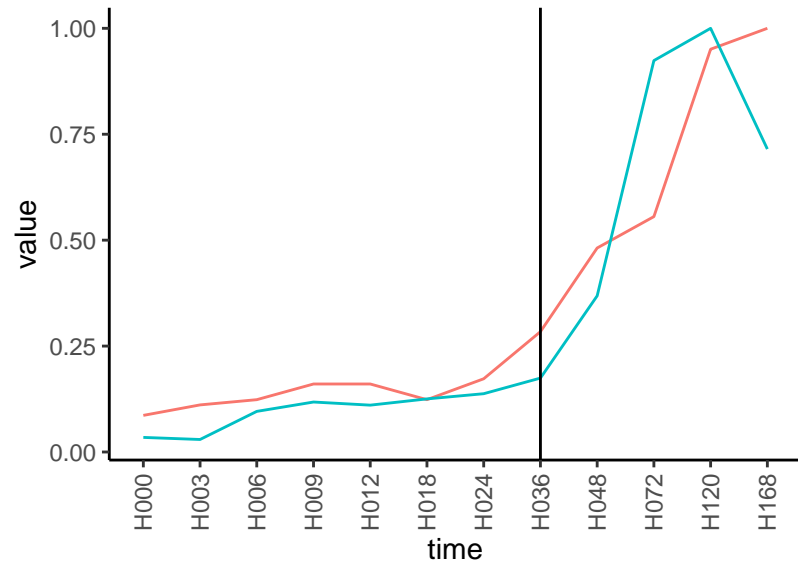

Differences

Normalized signals – ENSG00000134247  
pre-not-upregulated/post-not-upregulated

Differences

Normalized signals – ENSG00000118113  
pre-not-upregulated/post-not-upregulated

Differences

Normalized signals – ENSG00000123342  
pre-not-upregulated/post-not-upregulated