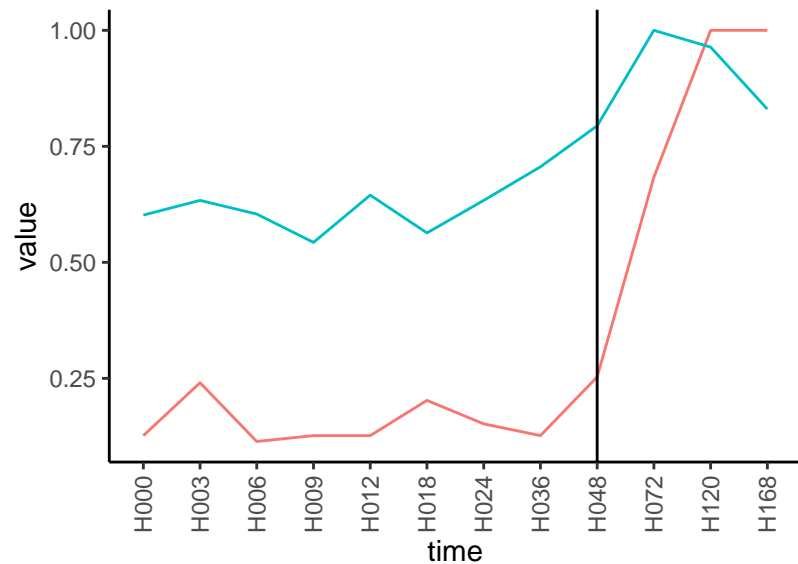

Normalized signals – ENSG00000065413
pre-not-upregulated/post-upregulated

Normalized signals – ENSG00000170542
pre-not-upregulated/post-not-upregulated