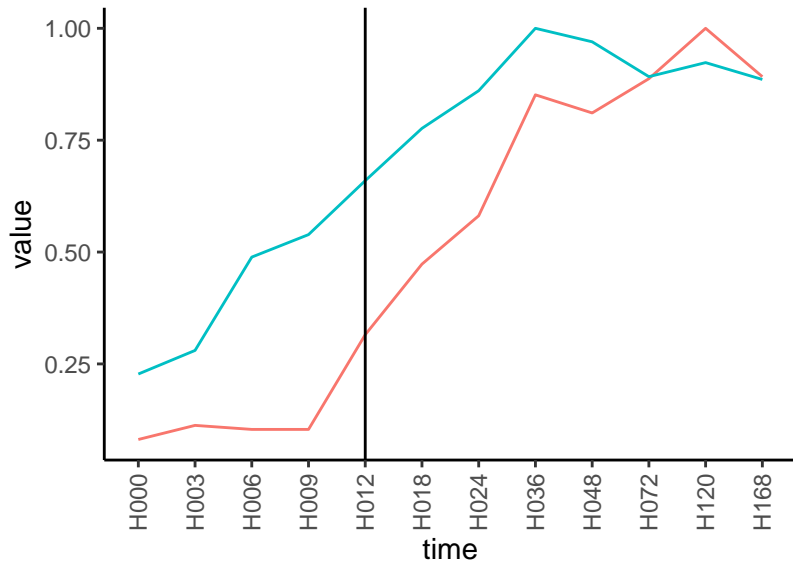

Differences

Normalized signals – ENSG00000249437  
pre-not-upregulated/post-upregulated

Differences

Normalized signals – ENSG00000070759  
pre-not-upregulated/post-upregulated

Differences

Normalized signals – ENSG00000169439  
pre-not-upregulated/post-not-upregulated