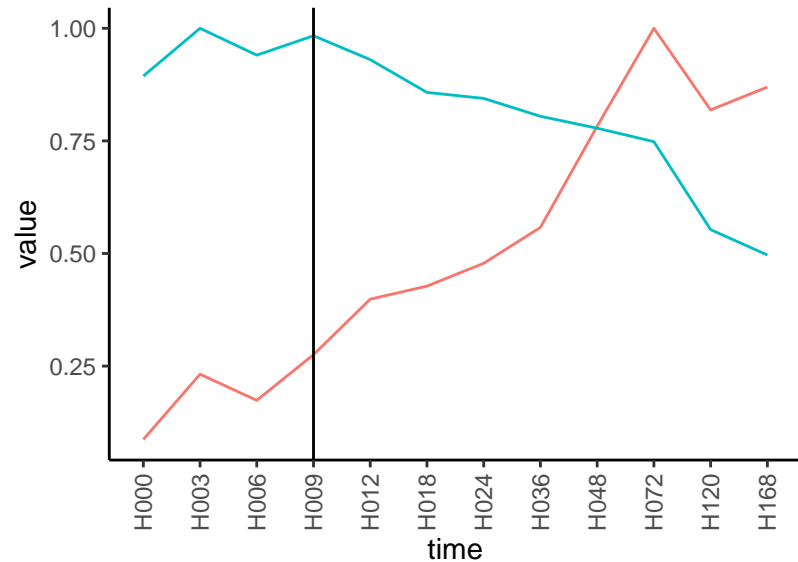

Differences

Normalized signals – ENSG00000186074  
pre-not-upregulated/post-upregulated

Differences

Normalized signals – ENSG00000140836  
pre-not-upregulated/post-upregulated

Differences

Normalized signals – ENSG00000105948  
pre-not-upregulated/post-not-upregulated