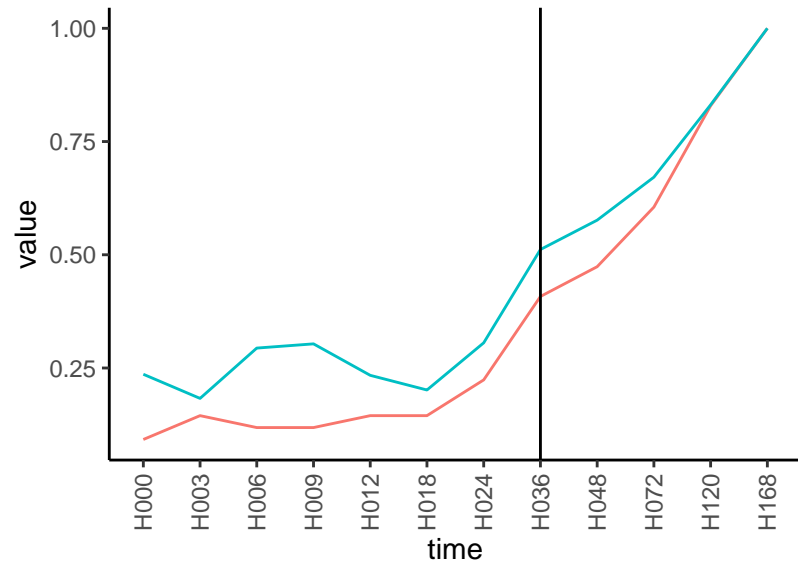

Normalized signals – ENSG00000133812
pre-not-upregulated/post-upregulated

Normalized signals – ENSG00000163235
pre-not-upregulated/post-not-upregulated