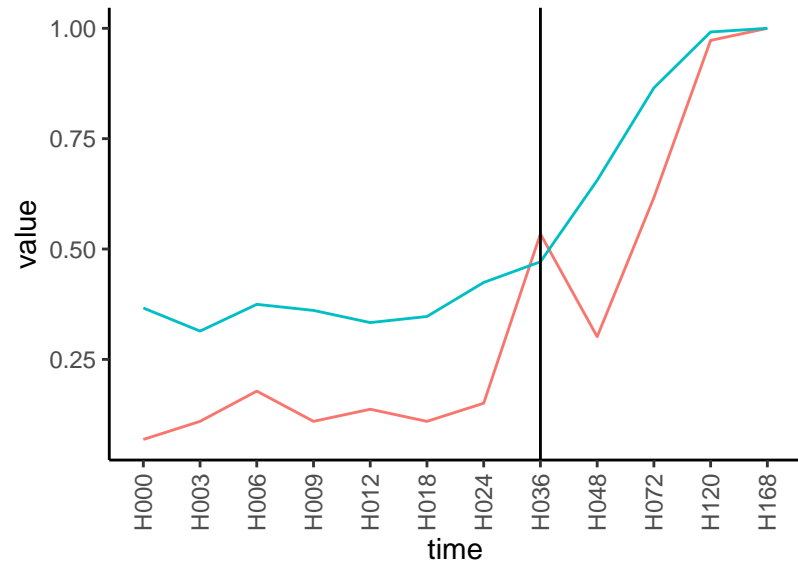

Normalized signals – ENSG00000134769
pre-not-upregulated/post-not-upregulated

Normalized signals – ENSG00000186522
pre-not-upregulated/post-not-upregulated