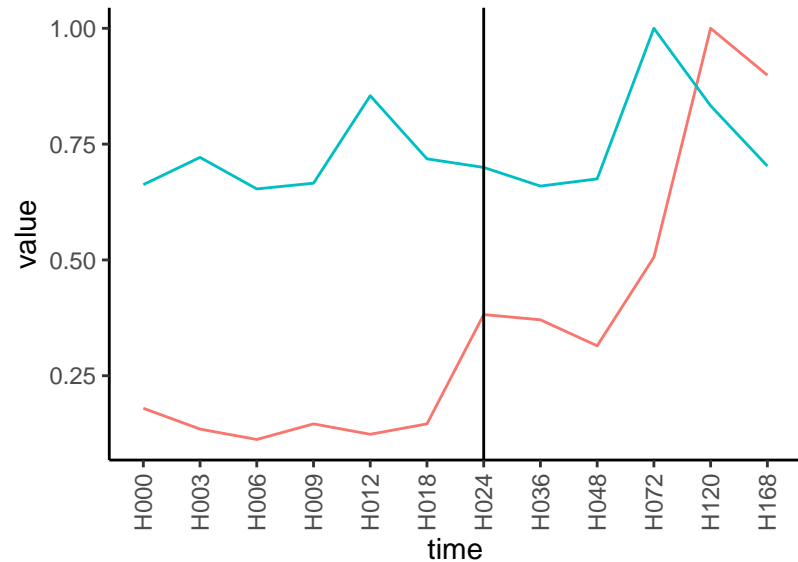

Differences

Normalized signals – ENSG00000089127  
pre-not-upregulated/post-upregulated

Differences

Normalized signals – ENSG00000126814  
pre-not-upregulated/post-not-upregulated

Differences

Normalized signals – ENSG00000166171  
pre-not-upregulated/post-not-upregulated