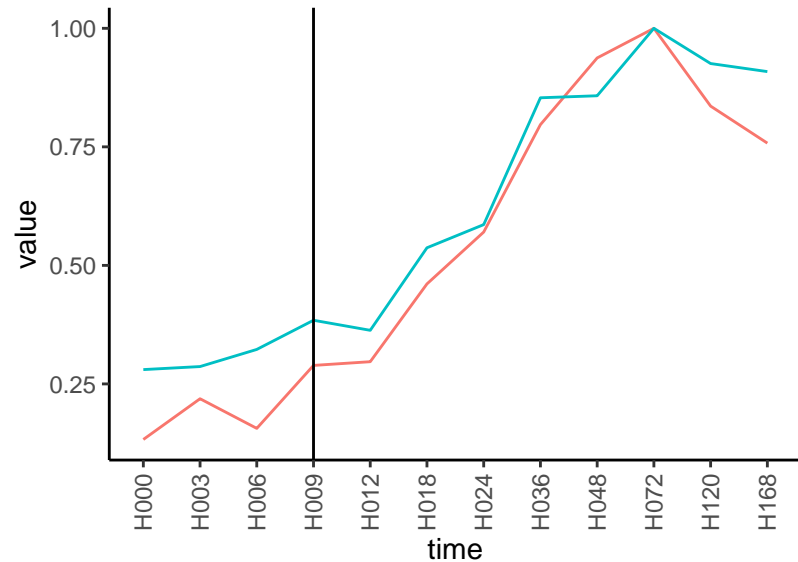

Differences

Normalized signals – ENSG00000170542  
pre-not-upregulated/post-not-upregulated

Differences

Normalized signals – ENSG00000065413  
pre-not-upregulated/post-upregulated

Differences

Normalized signals – ENSG00000173482  
pre-not-upregulated/post-upregulated