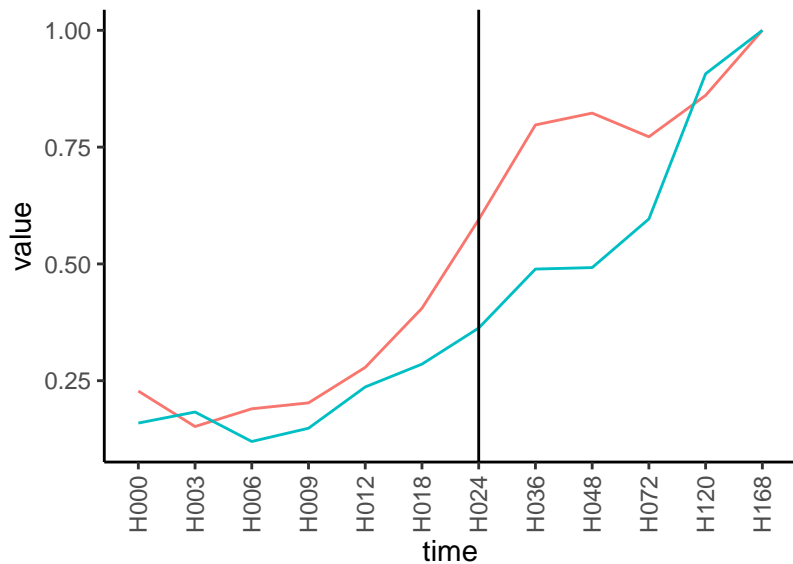

Normalized signals – ENSG00000140836
pre-not-upregulated/post-upregulated

Normalized signals – ENSG00000186074
pre-not-upregulated/post-upregulated