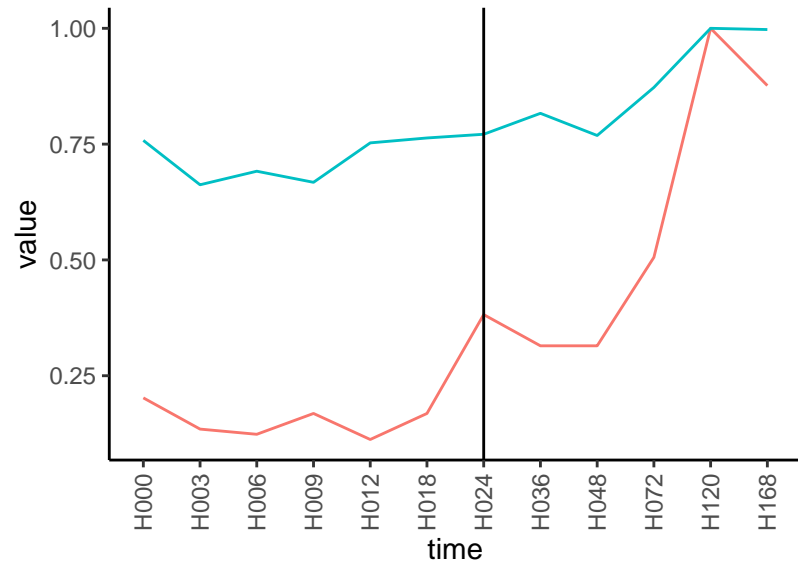

Differences

Normalized signals – ENSG00000163235  
pre-not-upregulated/post-not-upregulated

Differences

Normalized signals – ENSG00000133812  
pre-not-upregulated/post-upregulated

Differences

Normalized signals – ENSG00000166169  
pre-not-upregulated/post-not-upregulated