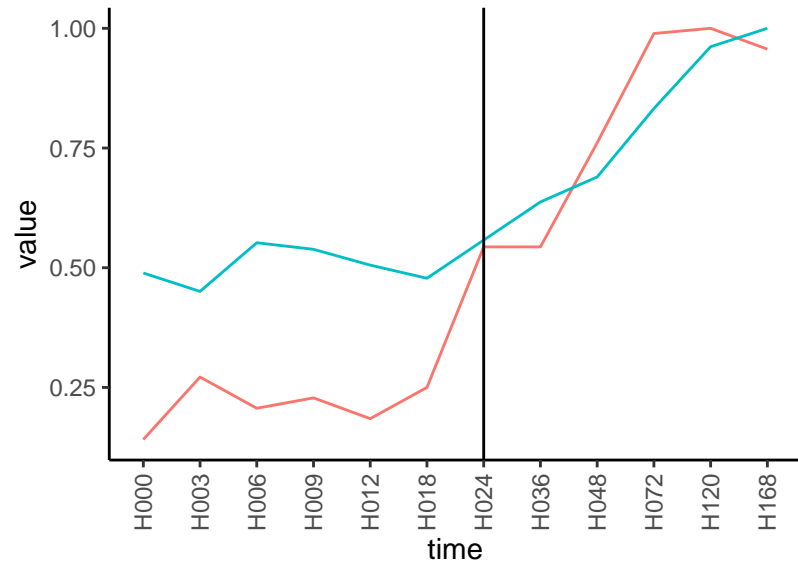

Differences

Normalized signals – ENSG00000249437  
pre-not-upregulated/post-upregulated

Differences

Normalized signals – ENSG00000070759  
pre-not-upregulated/post-upregulated

Differences

Normalized signals – ENSG00000169439  
pre-not-upregulated/post-not-upregulated