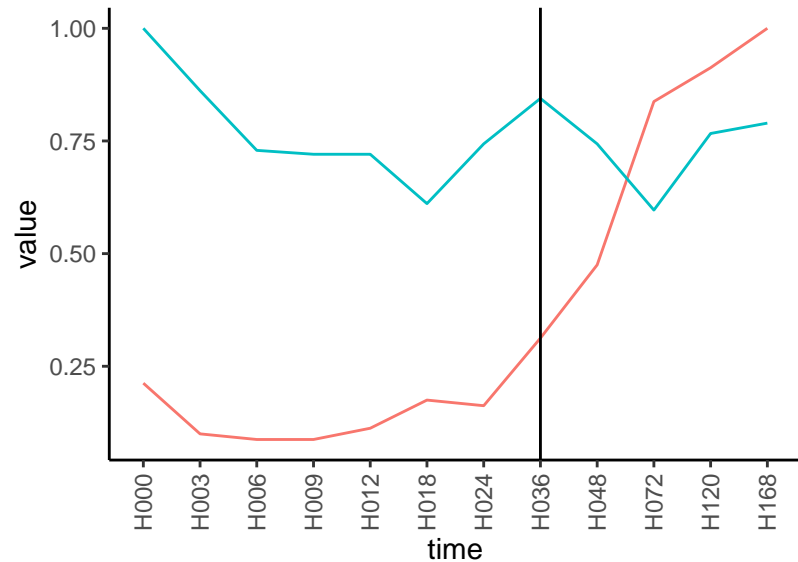

Normalized signals – ENSG00000163221
pre-not-upregulated/post-not-upregulated

Normalized signals – ENSG00000163406
pre-not-upregulated/post-not-upregulated