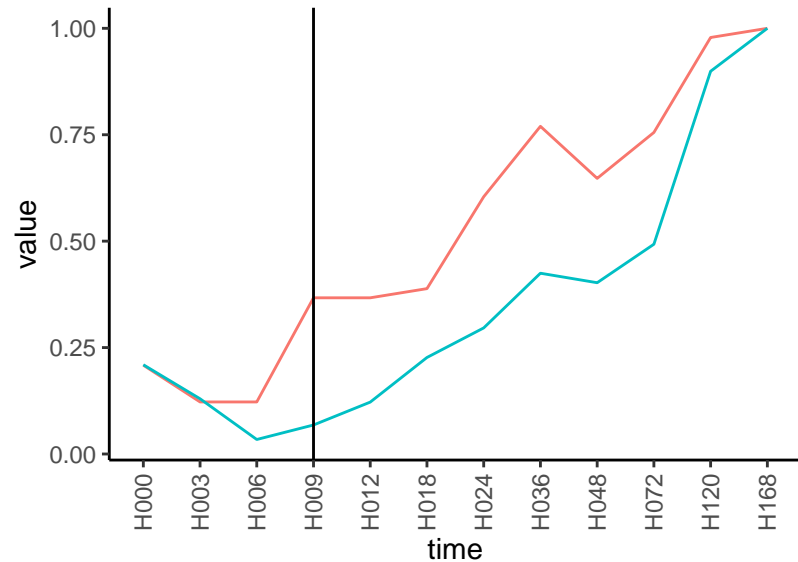

Differences

Normalized signals – ENSG00000010219  
pre-not-upregulated/post-not-upregulated

Differences

Normalized signals – ENSG00000130340  
pre-not-upregulated/post-not-upregulated

Differences

Normalized signals – ENSG00000197629  
pre-not-upregulated/post-upregulated