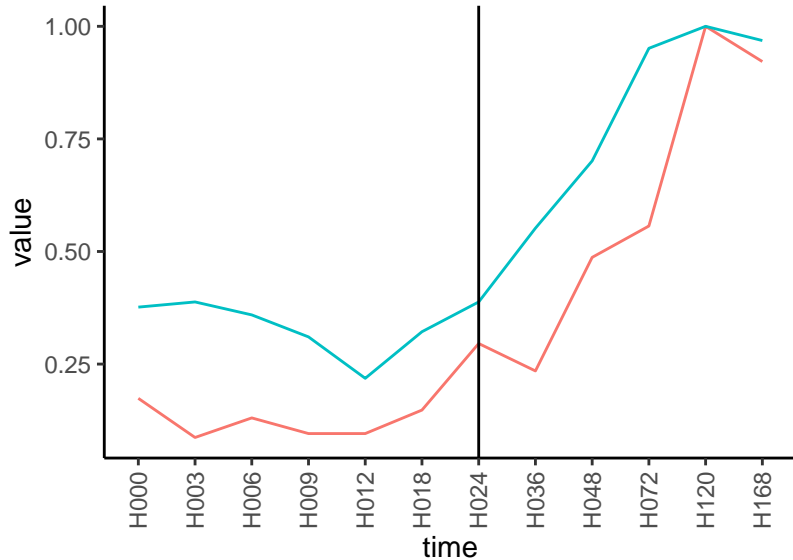

Differences

Normalized signals – ENSG00000101347  
pre-not-upregulated/post-upregulated

Differences

Normalized signals – ENSG00000149557  
pre-not-upregulated/post-not-upregulated

Differences

Normalized signals – ENSG00000147459  
pre-not-upregulated/post-not-upregulated