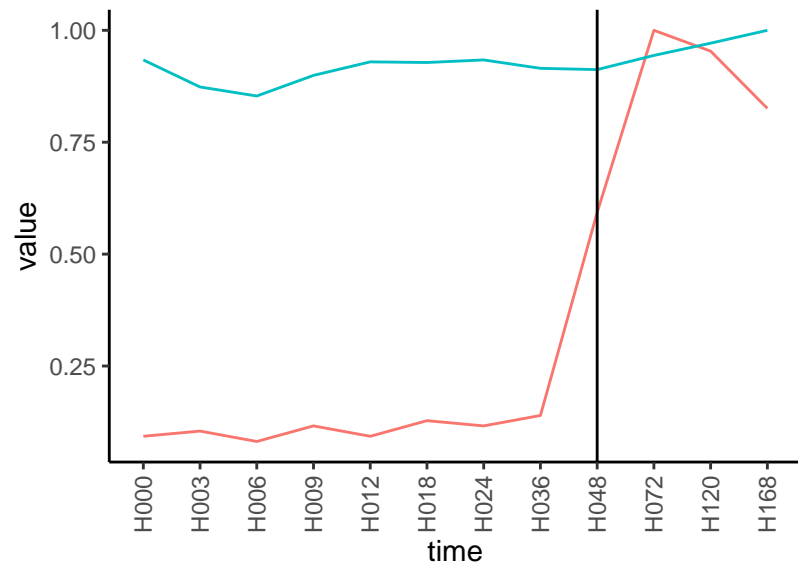

Normalized signals – ENSG00000027075
pre-not-upregulated/post-not-upregulated

Normalized signals – ENSG00000105438
pre-not-upregulated/post-not-upregulated