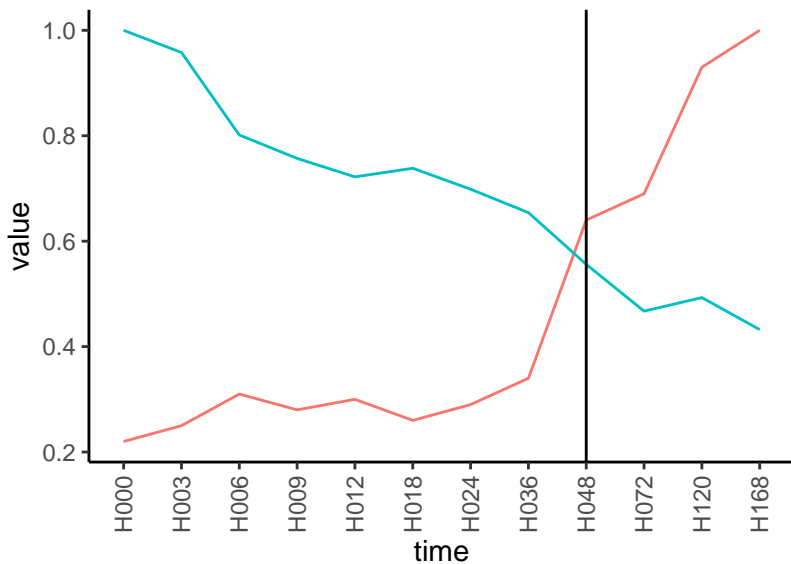

Normalized signals – ENSG00000144485
pre-not-upregulated/post-not-upregulated

Normalized signals – ENSG00000131242
pre-not-upregulated/post-not-upregulated