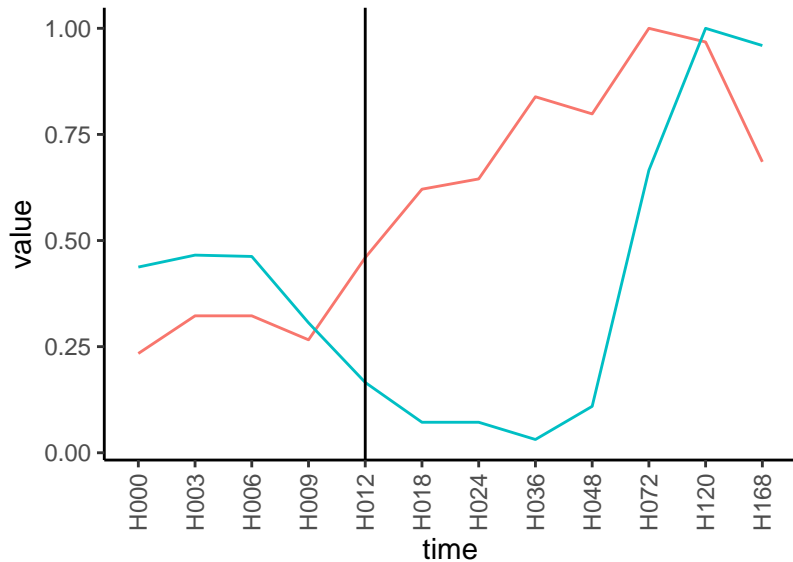

Normalized signals – ENSG00000160223
pre-not-upregulated/post-upregulated

Normalized signals – ENSG00000154310
pre-not-upregulated/post-not-upregulated