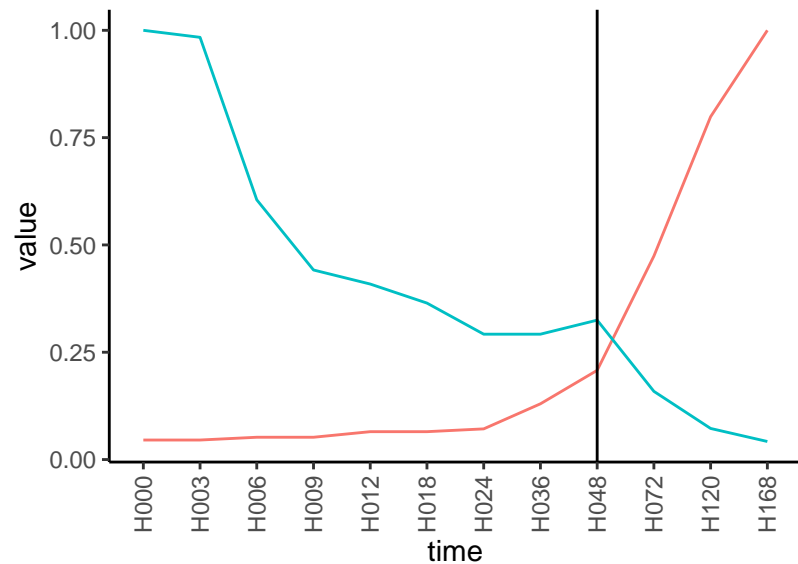

Differences

Normalized signals – ENSG00000167614  
pre-not-upregulated/post-not-upregulated

Differences

Normalized signals – ENSG00000151948  
pre-not-upregulated/post-not-upregulated

Differences

Normalized signals – ENSG00000196781  
pre-not-upregulated/post-not-upregulated