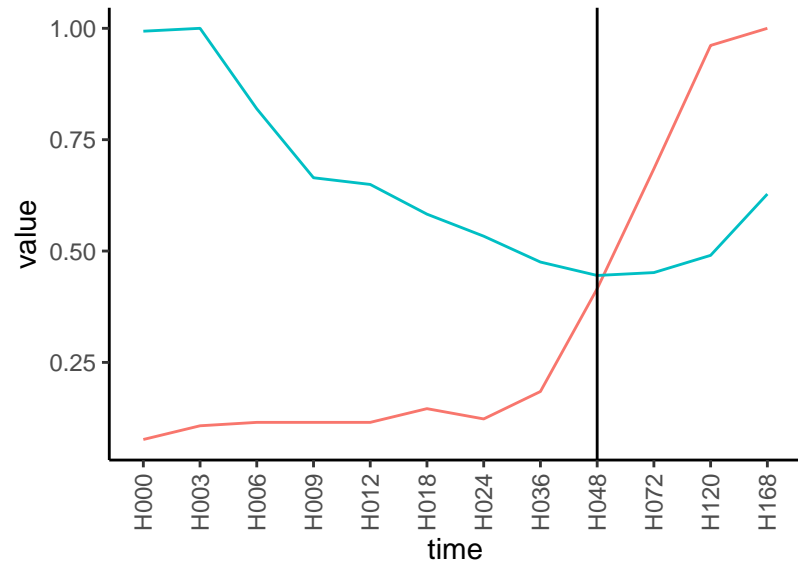

Differences

Normalized signals – ENSG00000105438  
pre-not-upregulated/post-not-upregulated

Differences

Normalized signals – ENSG00000027075  
pre-not-upregulated/post-not-upregulated

Differences

Normalized signals – ENSG00000266094  
pre-not-upregulated/post-not-upregulated