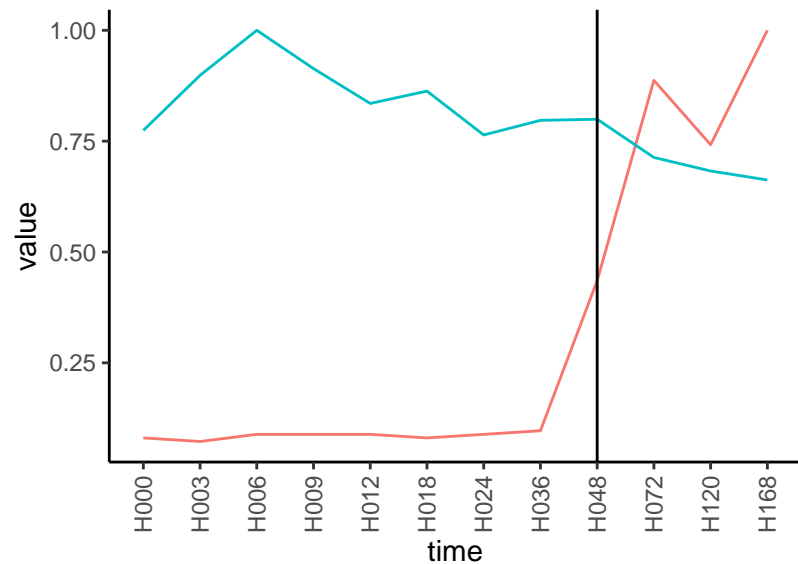

Differences

Normalized signals – ENSG00000157985  
pre-not-upregulated/post-not-upregulated

Differences

Normalized signals – ENSG00000160781  
pre-not-upregulated/post-not-upregulated

Differences

Normalized signals – ENSG00000140563  
pre-not-upregulated/post-not-upregulated