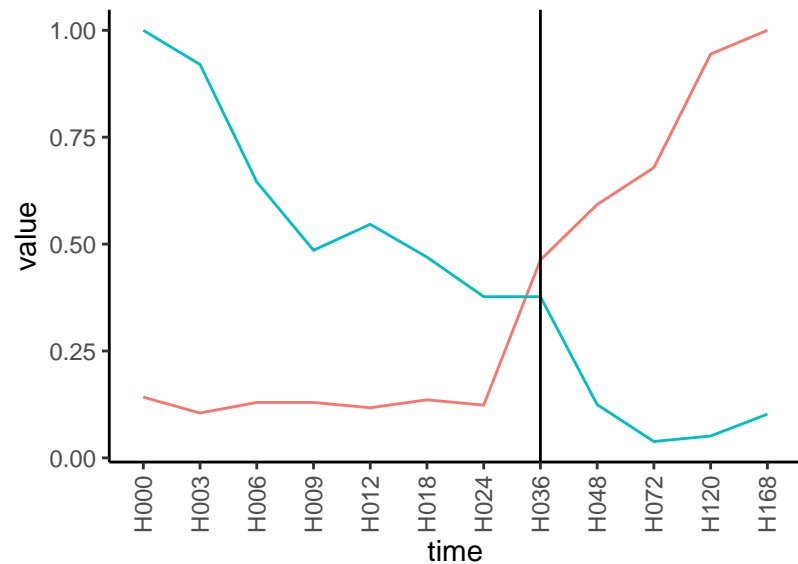

Normalized signals – ENSG00000151948
pre-not-upregulated/post-not-upregulated

Normalized signals – ENSG00000167614
pre-not-upregulated/post-not-upregulated