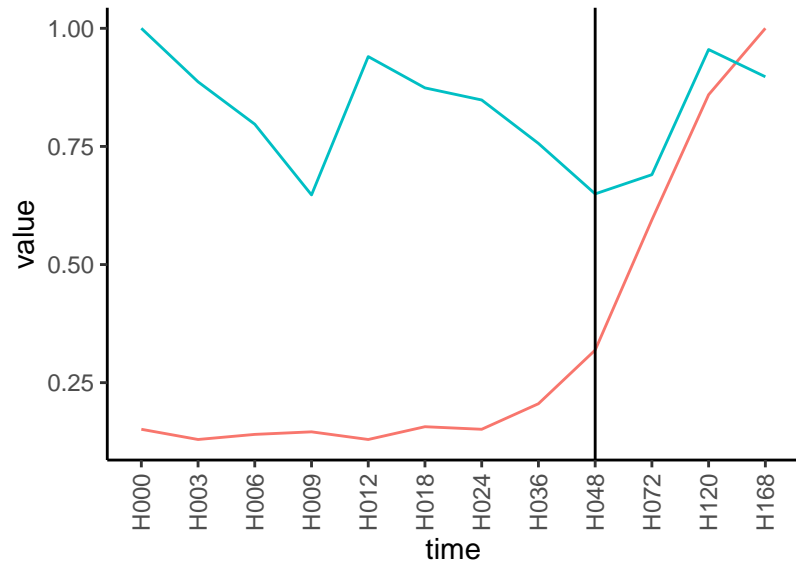

Differences

Normalized signals – ENSG00000157450  
pre-not-upregulated/post-not-upregulated

Differences

Normalized signals – ENSG00000117122  
pre-not-upregulated/post-not-upregulated

Differences

Normalized signals – ENSG00000172889  
pre-not-upregulated/post-not-upregulated