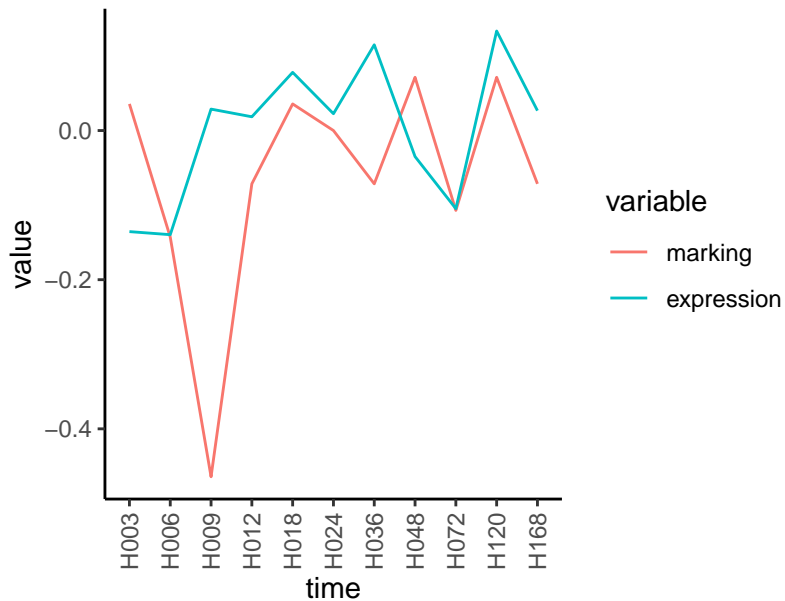

Normalized signals – ENSG00000075826  
pre-not-downregulated/post-not-downregulat

Differences

Normalized signals – ENSG00000232653  
pre-not-downregulated/post-not-downregula

Differences

Normalized signals – ENSG00000165349  
pre-not-downregulated/post-not-downregula