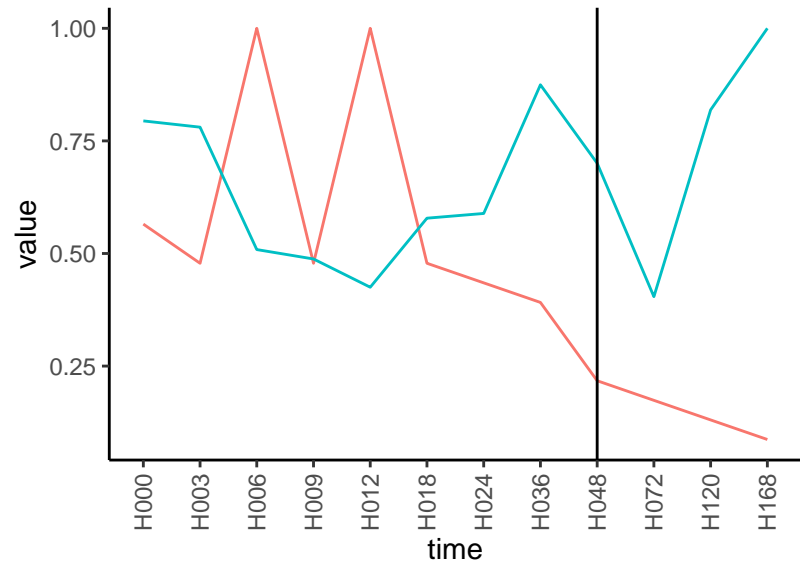

Normalized signals – ENSG00000075826  
pre-not-downregulated/post-not-downregulat

Differences

Normalized signals – ENSG00000232653  
pre-not-downregulated/post-not-downregula

Differences

Normalized signals – ENSG00000165349  
pre-not-downregulated/post-not-downregula