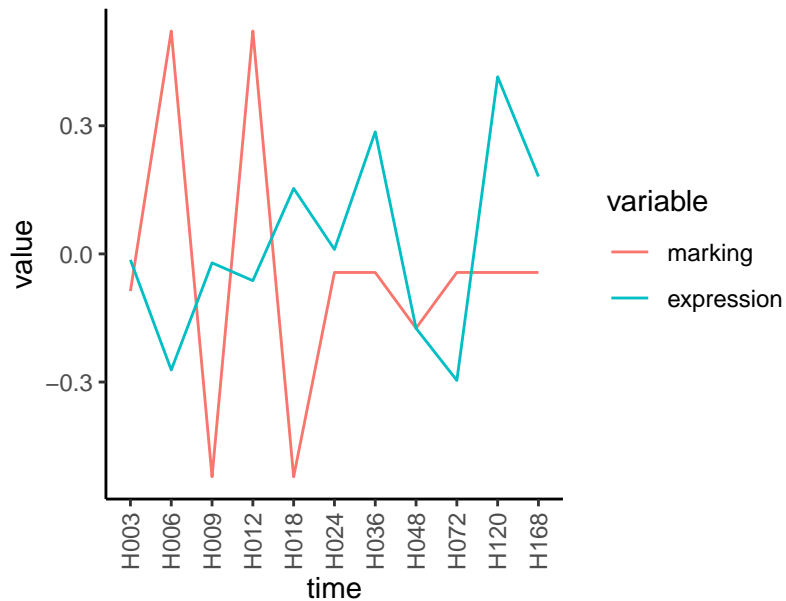

Normalized signals – ENSG00000075826  
pre-not-downregulated/post-not-downregulat

Differences

Normalized signals – ENSG00000232653  
pre-not-downregulated/post-not-downregula

Differences

Normalized signals – ENSG00000165349  
pre-not-downregulated/post-not-downregula