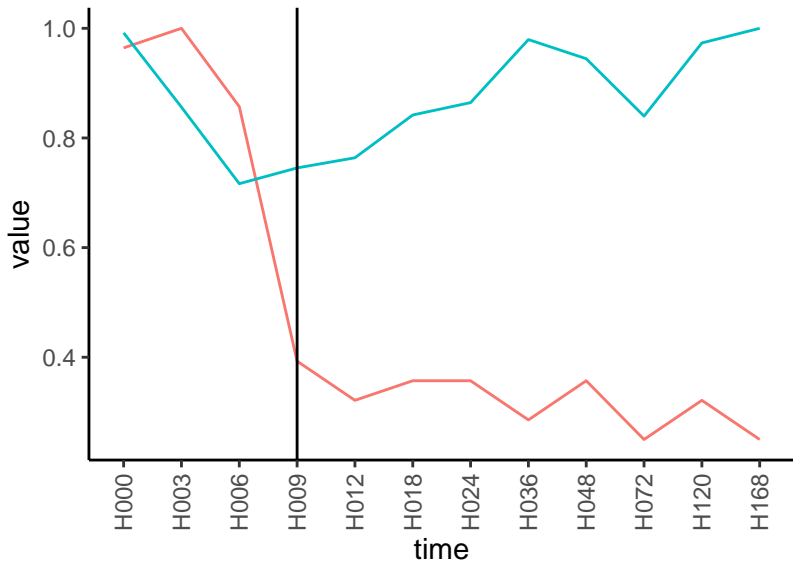

Normalized signals – ENSG00000075826  
pre-not-downregulated/post-not-downregulat

Differences

Normalized signals – ENSG00000232653  
pre-not-downregulated/post-not-downregula

Differences

Normalized signals – ENSG00000165349  
pre-not-downregulated/post-not-downregula