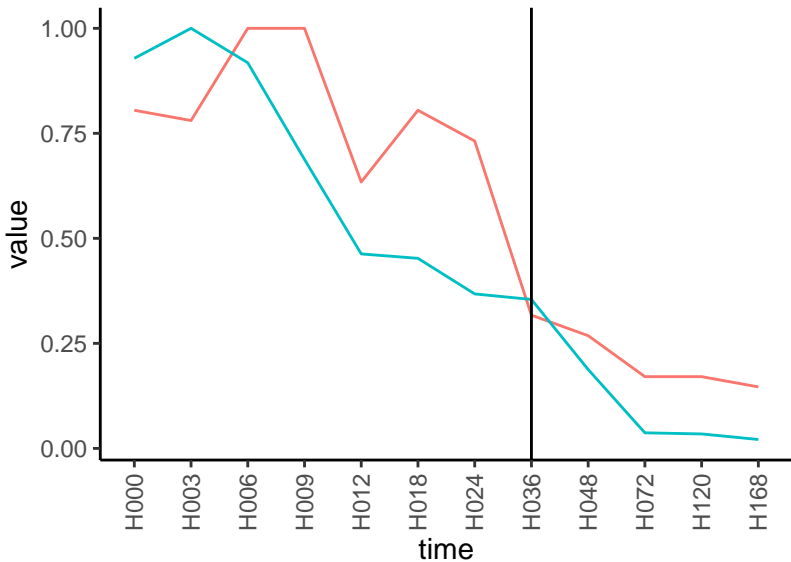

Normalized signals – ENSG00000075826  
pre-not-downregulated/post-not-downregulat

Differences

Normalized signals – ENSG00000232653  
pre-not-downregulated/post-not-downregula

Differences

Normalized signals – ENSG00000165349  
pre-not-downregulated/post-not-downregula