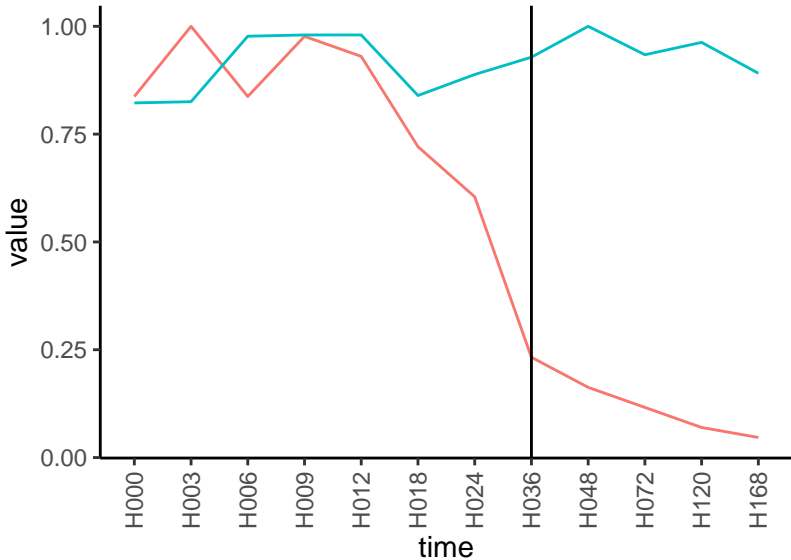

Normalized signals – ENSG00000267303
pre-not-downregulated/post-not-downregula

Differences

Normalized signals – ENSG00000188818
pre-not-downregulated/post-downregulated

Differences

Normalized signals – ENSG00000280433
pre-not-downregulated/post-not-downregula