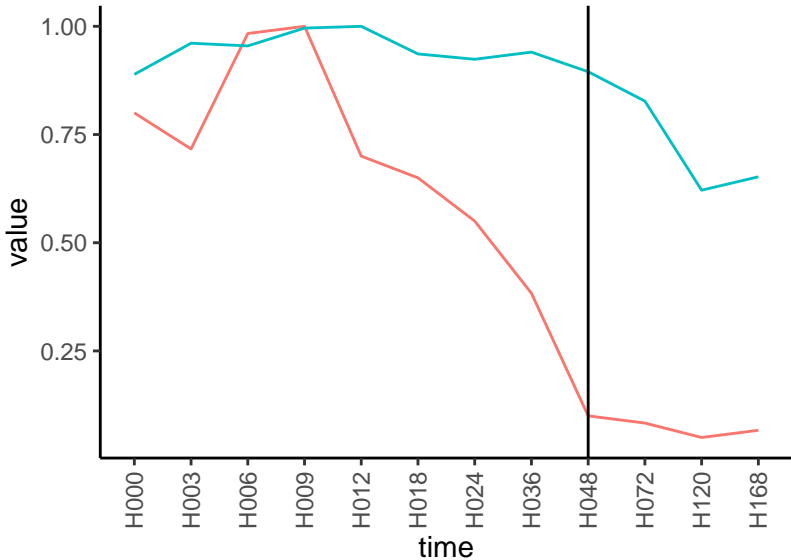

Normalized signals – ENSG00000267303
pre-not-downregulated/post-not-downregula

Differences

Normalized signals – ENSG00000188818
pre-not-downregulated/post-downregulated

Differences

Normalized signals – ENSG00000280433
pre-not-downregulated/post-not-downregula