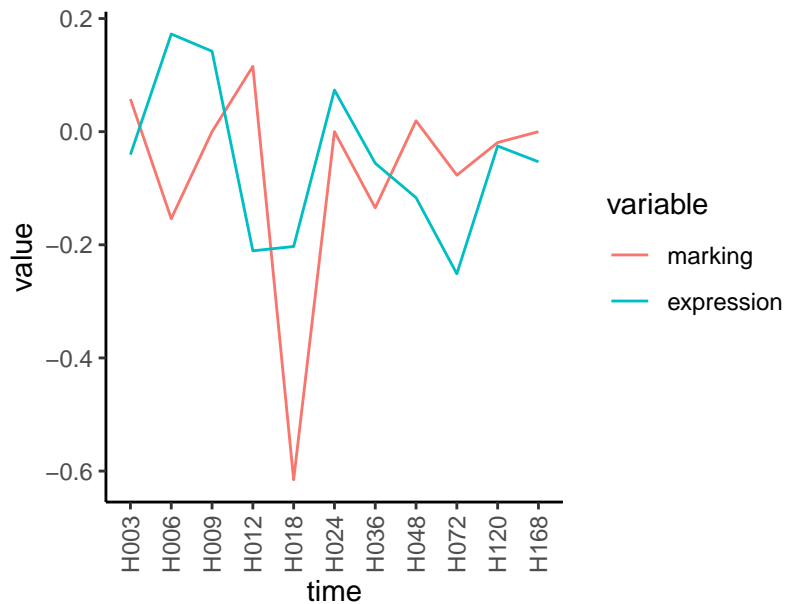

Normalized signals – ENSG00000267303
pre-not-downregulated/post-not-downregula

Differences

Normalized signals – ENSG00000188818
pre-not-downregulated/post-downregulated

Differences

Normalized signals – ENSG00000280433
pre-not-downregulated/post-not-downregula