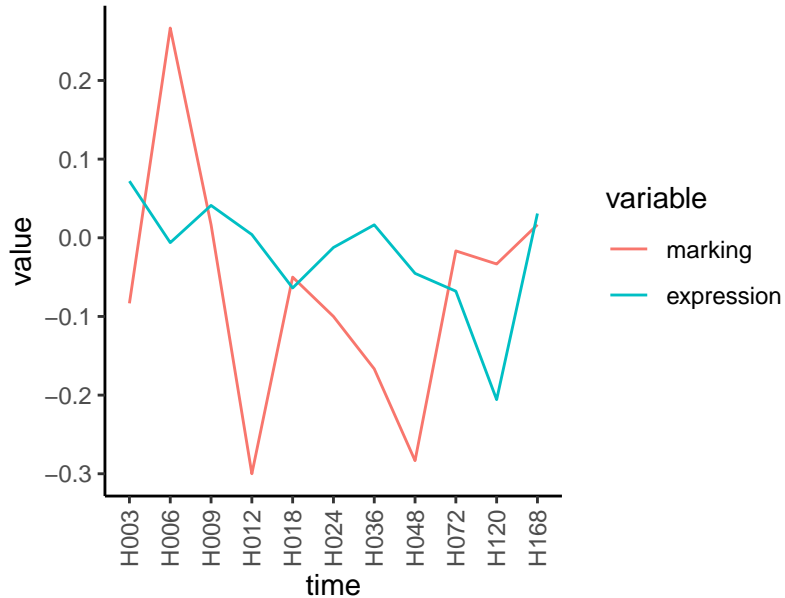

Normalized signals – ENSG00000267303
pre-not-downregulated/post-not-downregula

Differences

Normalized signals – ENSG00000188818
pre-not-downregulated/post-downregulated

Differences

Normalized signals – ENSG00000280433
pre-not-downregulated/post-not-downregula