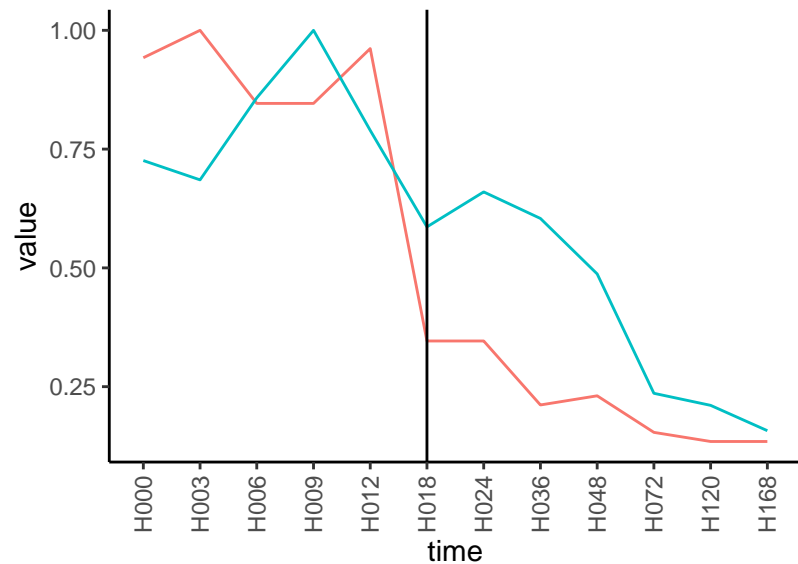

Normalized signals – ENSG00000267303
pre-not-downregulated/post-not-downregula

Differences

Normalized signals – ENSG00000188818
pre-not-downregulated/post-downregulated

Differences

Normalized signals – ENSG00000280433
pre-not-downregulated/post-not-downregula