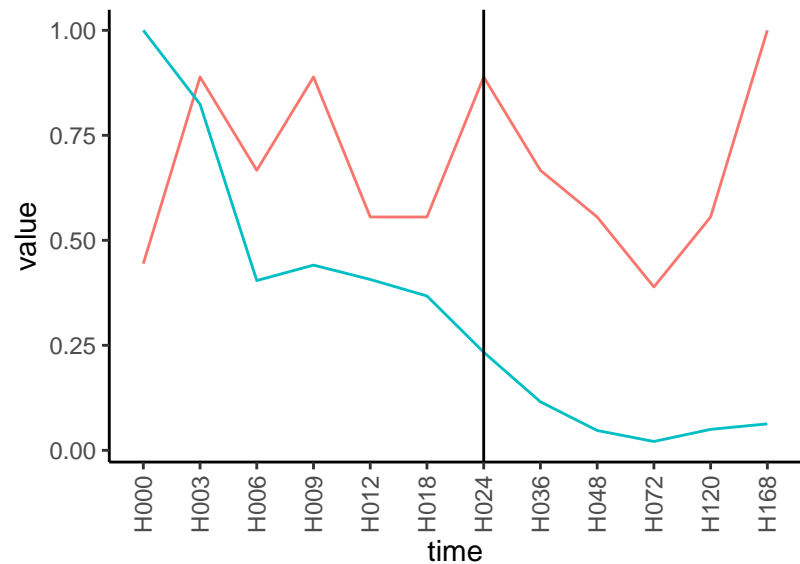

Differences

Normalized signals – ENSG00000176769
pre-not-downregulated/post-not-downregula

Differences

Normalized signals – ENSG00000178217
pre-not-downregulated/post-not-downregula

Differences

Normalized signals – ENSG00000185737
pre-not-downregulated/post-not-downregula