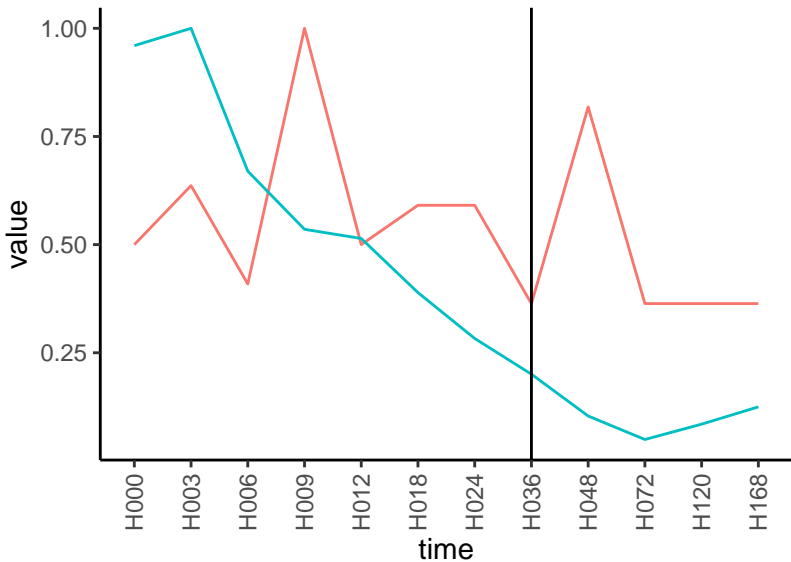

Differences

Normalized signals – ENSG00000176769
pre-not-downregulated/post-not-downregula

Differences

Normalized signals – ENSG00000178217
pre-not-downregulated/post-not-downregula

Differences

Normalized signals – ENSG00000185737
pre-not-downregulated/post-not-downregula