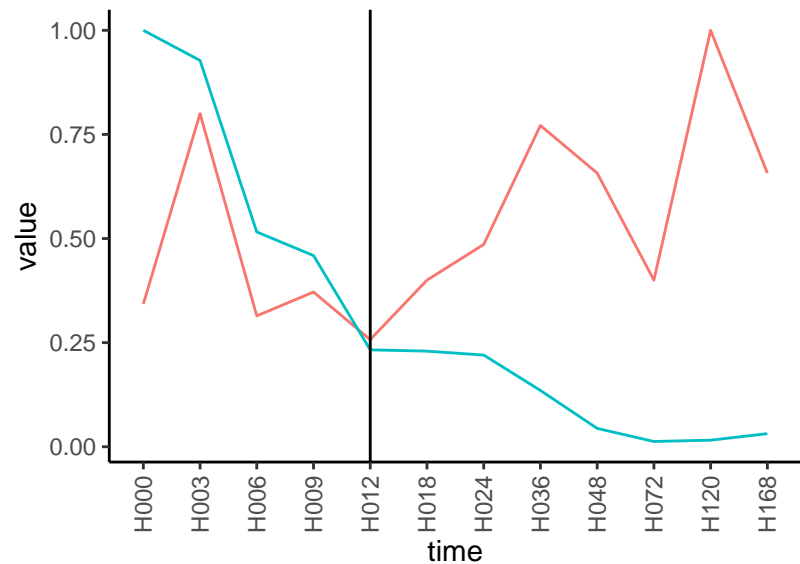

Differences

Normalized signals – ENSG00000172575
pre-not-downregulated/post-not-downregula

Differences

Normalized signals – ENSG00000172995
pre-not-downregulated/post-not-downregula

Differences

Normalized signals – ENSG00000173406
pre-not-downregulated/post-not-downregula