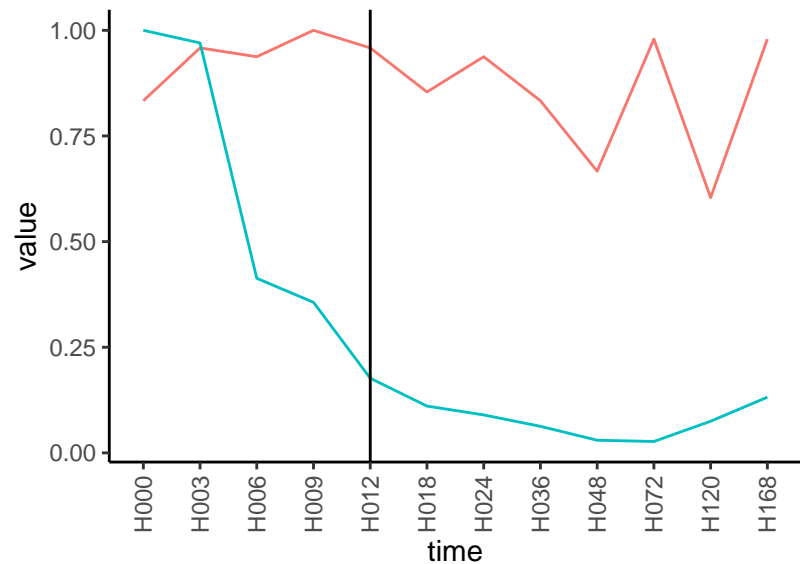

Normalized signals – ENSG00000206579
pre-not-downregulated/post-not-downregula