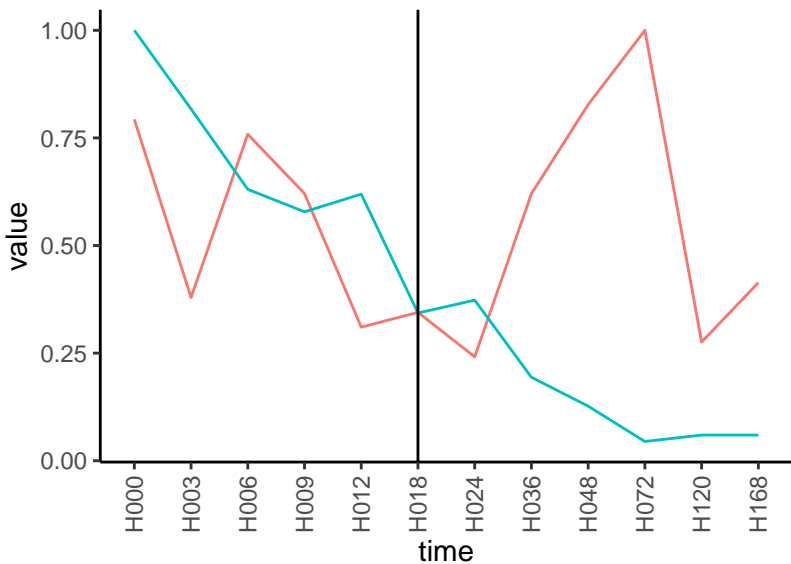

Differences

Normalized signals – ENSG00000149256
pre-not-downregulated/post-not-downregula

Differences

Normalized signals – ENSG00000152969
pre-not-downregulated/post-not-downregula

Differences

Normalized signals – ENSG00000167614
pre-not-downregulated/post-not-downregula