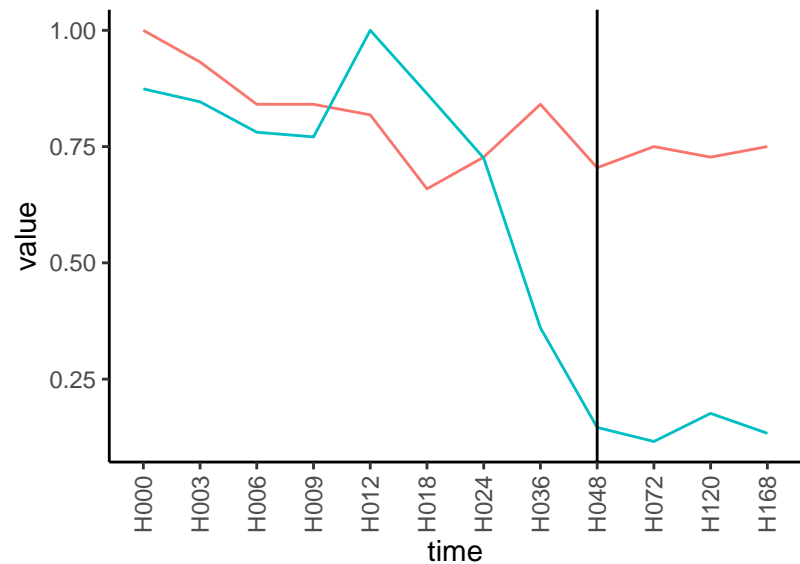

Normalized signals – ENSG00000015413
pre-not-downregulated/post-not-downregula

Differences

Normalized signals – ENSG00000072163
pre-not-downregulated/post-not-downregula

Differences

Normalized signals – ENSG00000130035
pre-not-downregulated/post-not-downregula