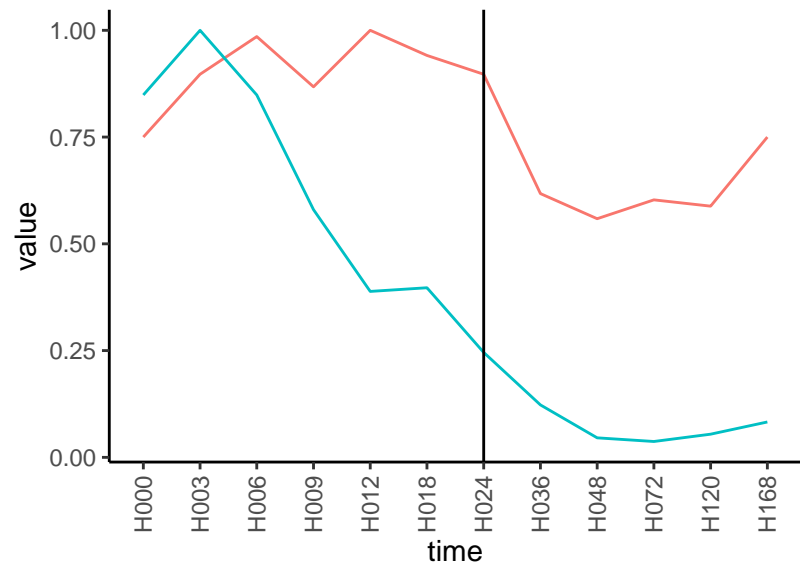

Differences

Normalized signals – ENSG00000133067
pre-not-downregulated/post-downregulated

Differences

Normalized signals – ENSG00000136237
pre-not-downregulated/post-not-downregula

Differences

Normalized signals – ENSG00000138771
pre-not-downregulated/post-not-downregula