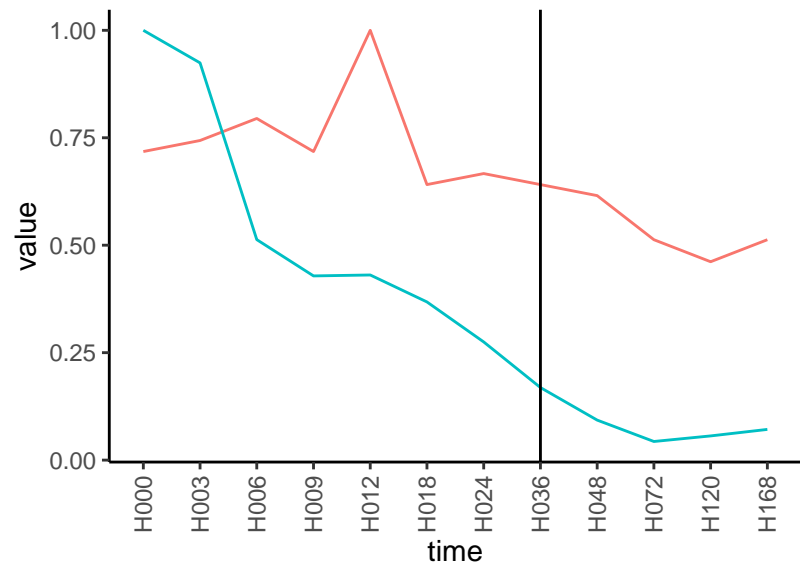

Normalized signals – ENSG00000178217
pre-not-downregulated/post-not-downregula

Normalized signals – ENSG00000176769
pre-not-downregulated/post-not-downregula