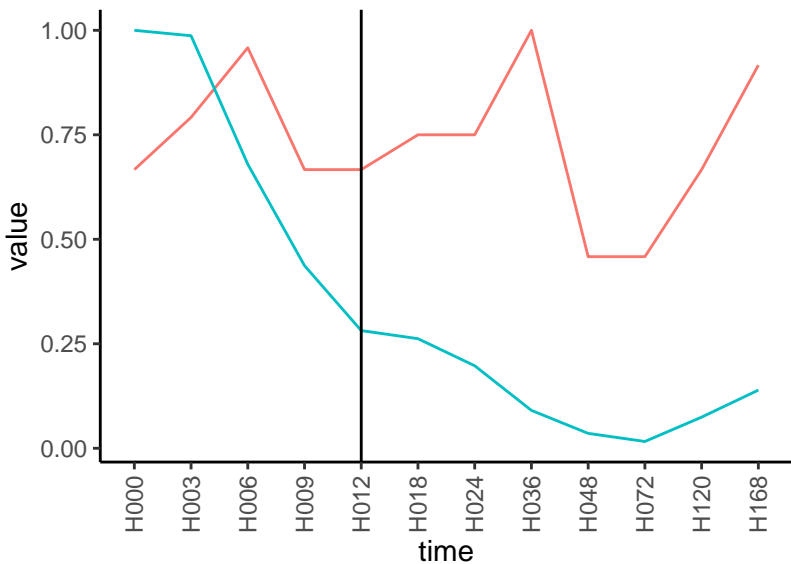

Normalized signals – ENSG00000152969
pre-not-downregulated/post-not-downregula

Normalized signals – ENSG00000149256
pre-not-downregulated/post-not-downregula