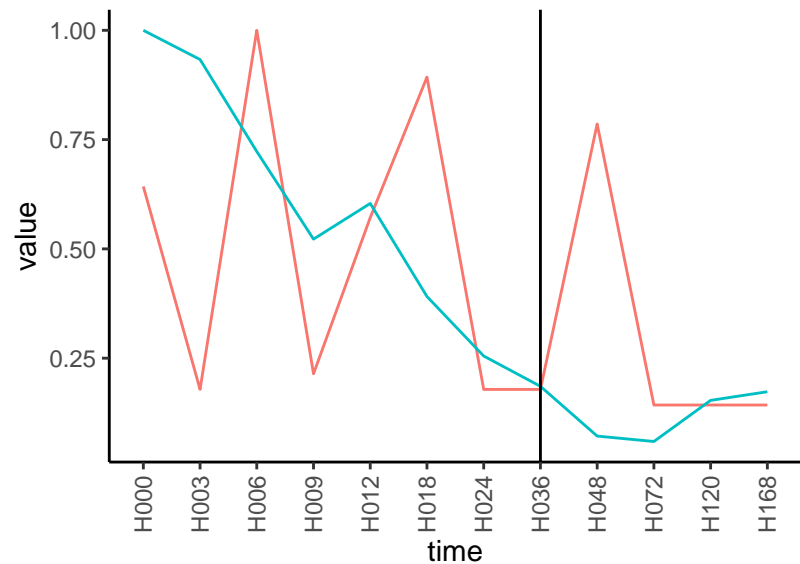

Differences

Normalized signals – ENSG00000140563
pre-not-downregulated/post-not-downregula

Differences

Normalized signals – ENSG00000145506
pre-not-downregulated/post-not-downregula

Differences

Normalized signals – ENSG00000146592
pre-not-downregulated/post-not-downregula