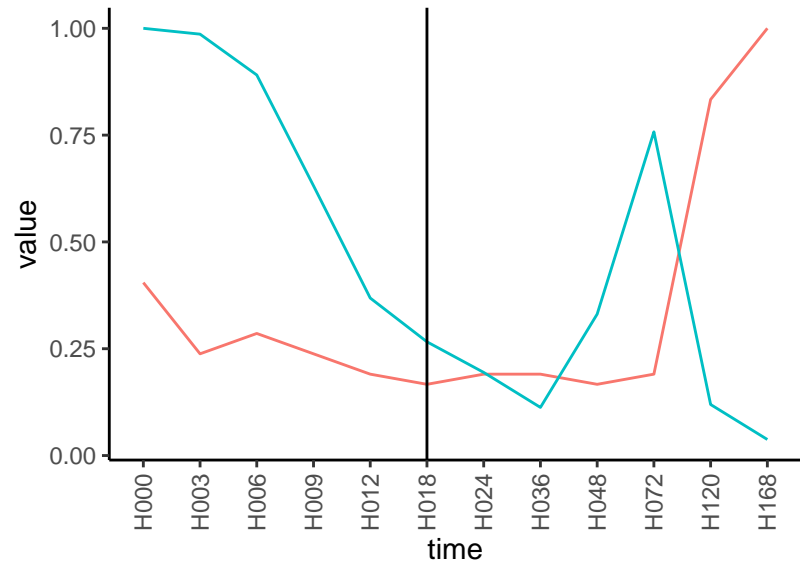

Normalized signals – ENSG00000145506
pre-not-downregulated/post-not-downregula

Normalized signals – ENSG00000140563
pre-not-downregulated/post-not-downregula