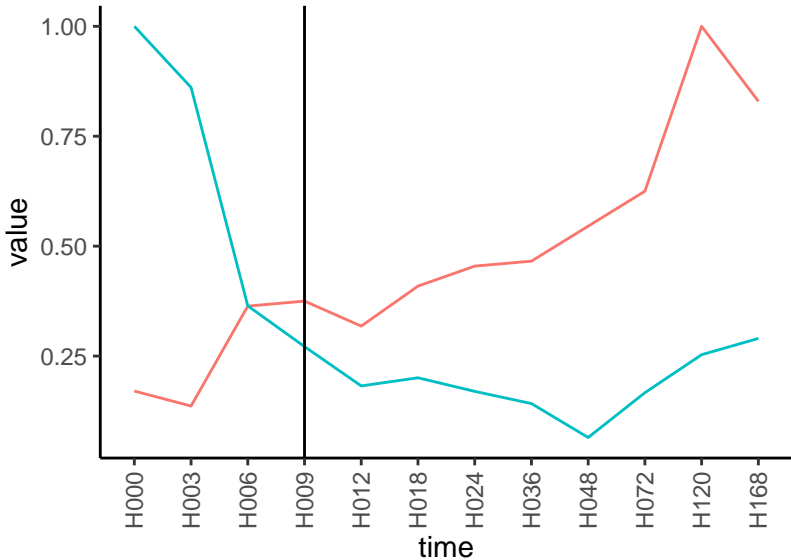

Normalized signals – ENSG00000172995
pre-not-downregulated/post-not-downregula

Normalized signals – ENSG00000172575
pre-not-downregulated/post-not-downregula