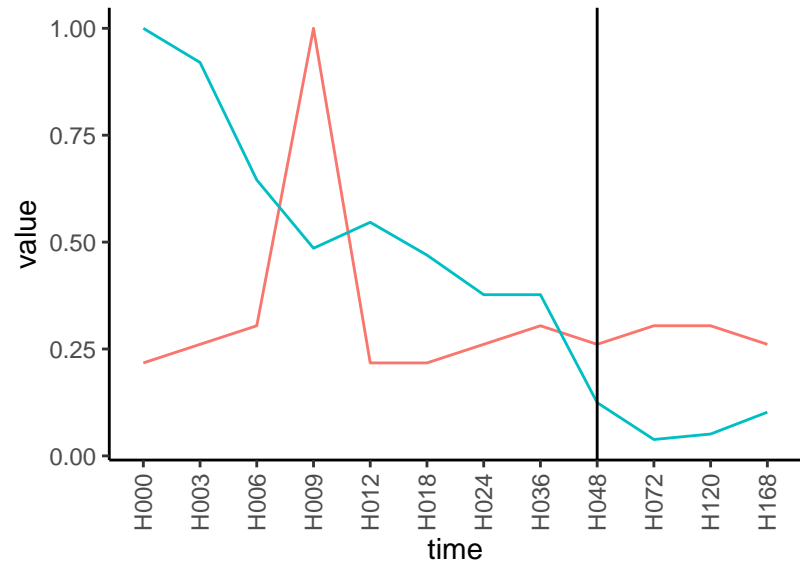

Differences

Normalized signals – ENSG00000149256
pre-not-downregulated/post-not-downregula

Differences

Normalized signals – ENSG00000152969
pre-not-downregulated/post-not-downregula

Differences

Normalized signals – ENSG00000167614
pre-not-downregulated/post-not-downregula