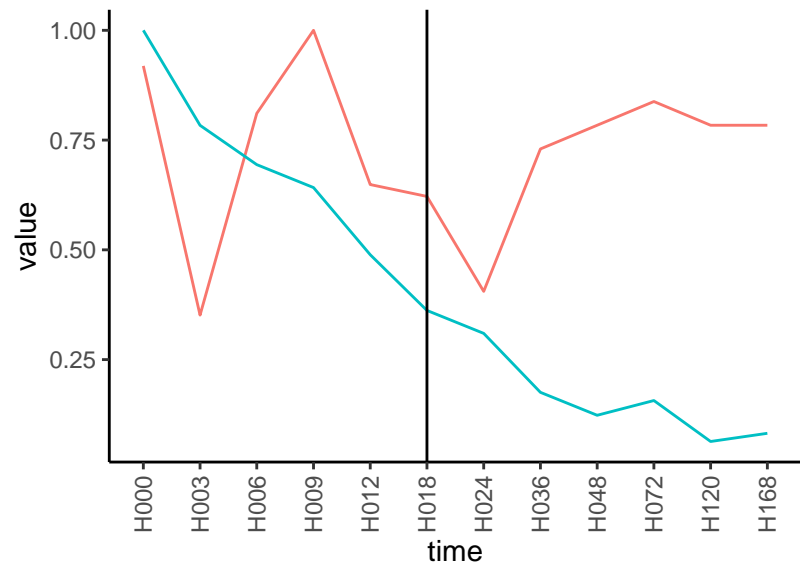

Normalized signals – ENSG00000015413
pre-not-downregulated/post-not-downregula

Differences

Normalized signals – ENSG00000072163
pre-not-downregulated/post-not-downregula

Differences

Normalized signals – ENSG00000130035
pre-not-downregulated/post-not-downregula