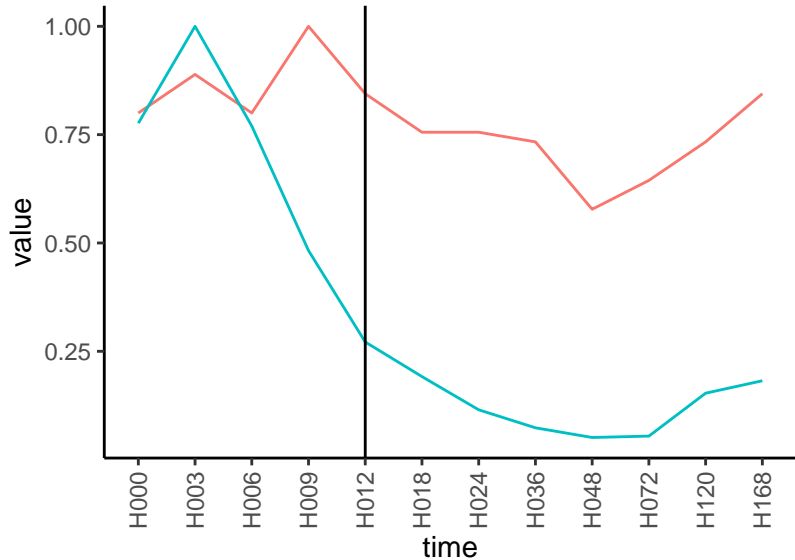

Differences

Normalized signals – ENSG00000140563
pre-not-downregulated/post-not-downregula

Differences

Normalized signals – ENSG00000145506
pre-not-downregulated/post-not-downregula

Differences

Normalized signals – ENSG00000146592
pre-not-downregulated/post-not-downregula