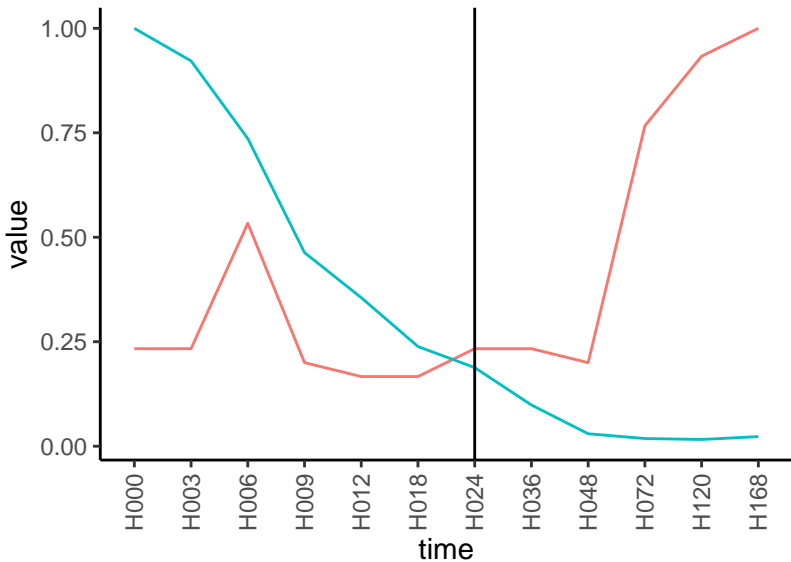

Normalized signals – ENSG00000015413
pre-not-downregulated/post-not-downregula

Differences

Normalized signals – ENSG00000072163
pre-not-downregulated/post-not-downregula

Differences

Normalized signals – ENSG00000130035
pre-not-downregulated/post-not-downregula