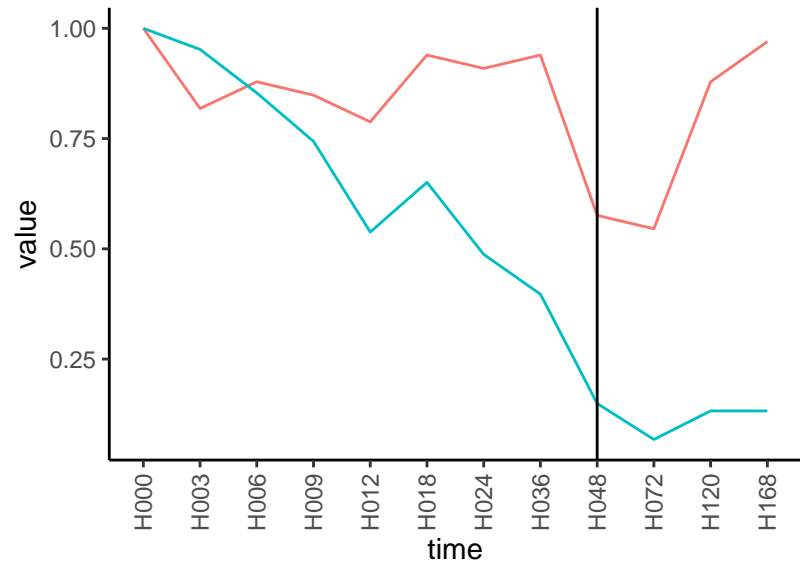

Differences

Normalized signals – ENSG00000133067
pre-not-downregulated/post-downregulated

Differences

Normalized signals – ENSG00000136237
pre-not-downregulated/post-not-downregula

Differences

Normalized signals – ENSG00000138771
pre-not-downregulated/post-not-downregula