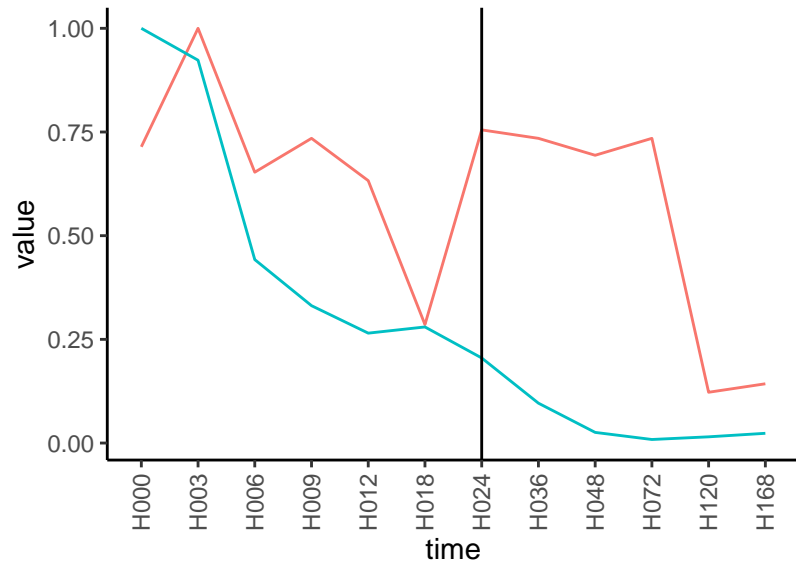

Normalized signals – ENSG00000136237
pre-not-downregulated/post-not-downregula

Normalized signals – ENSG00000133067
pre-not-downregulated/post-downregulated