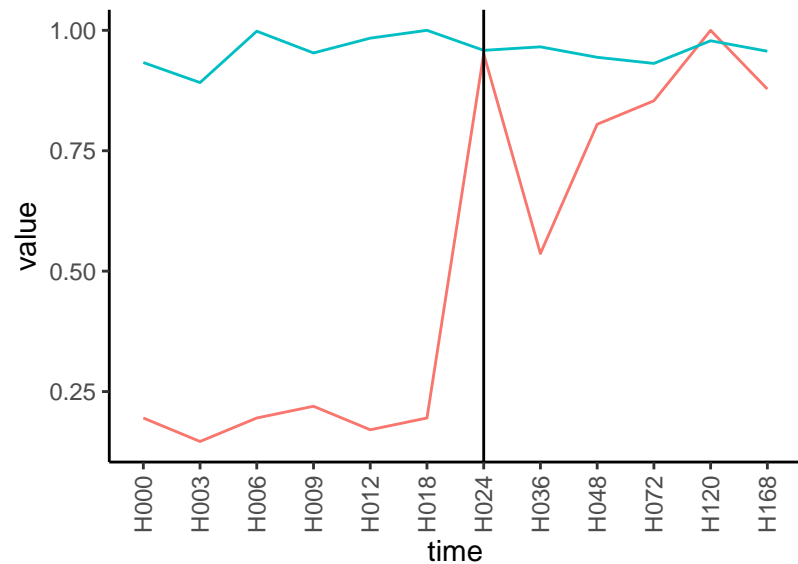

Differences

Normalized signals – ENSG00000133805  
pre-not-upregulated/post-not-upregulated

Differences

Normalized signals – ENSG00000183474  
pre-not-upregulated/post-not-upregulated

Differences

Normalized signals – ENSG00000104957  
pre-not-upregulated/post-not-upregulated