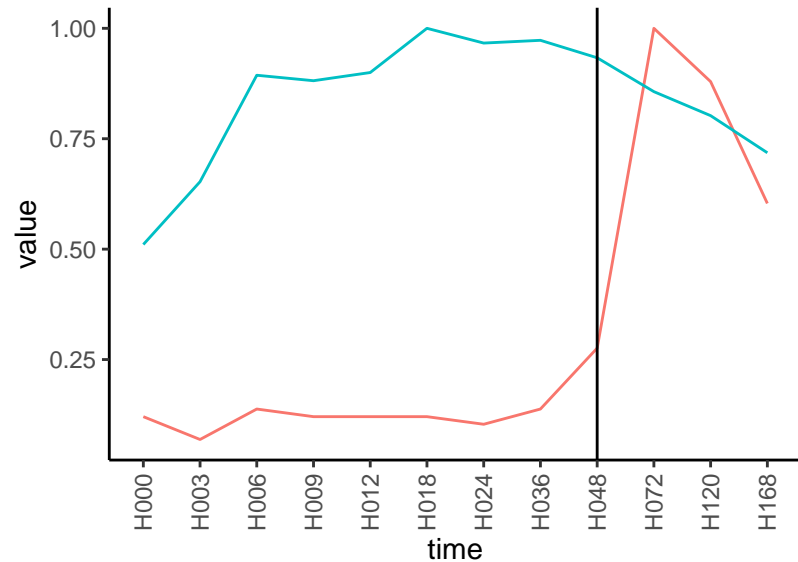

Differences

Normalized signals – ENSG00000112146  
pre-not-upregulated/post-not-upregulated

Differences

Normalized signals – ENSG00000107263  
pre-not-upregulated/post-not-upregulated

Differences

Normalized signals – ENSG00000012779  
pre-not-upregulated/post-not-upregulated