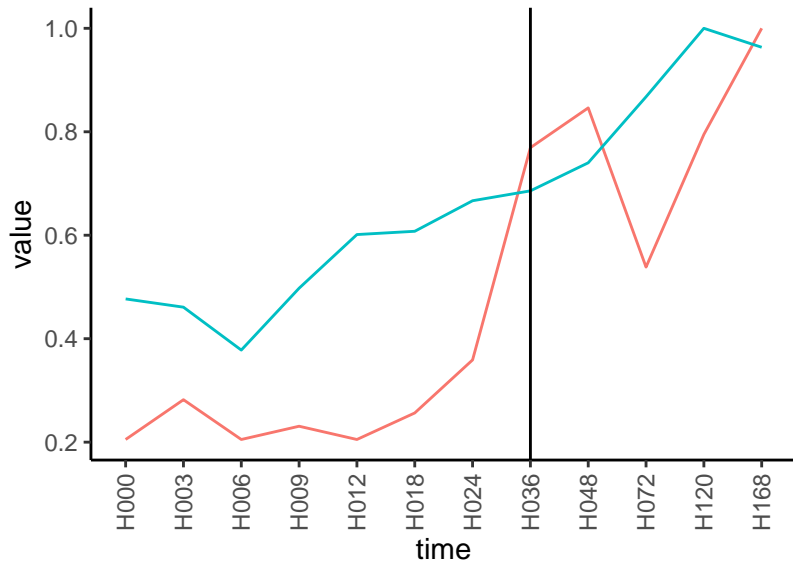

Normalized signals – ENSG00000091490
pre-not-upregulated/post-not-upregulated

Normalized signals – ENSG00000071073
pre-not-upregulated/post-upregulated