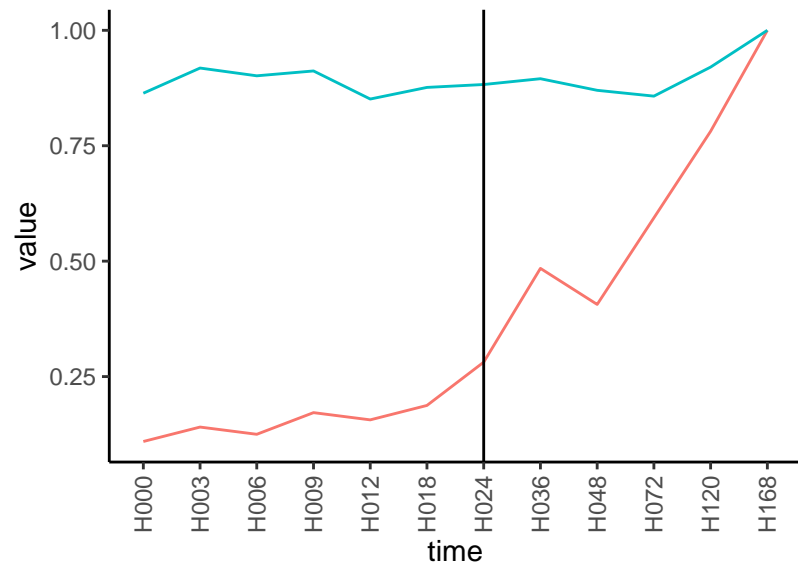

Normalized signals – ENSG00000100697
pre-not-upregulated/post-not-upregulated

Normalized signals – ENSG00000113240
pre-not-upregulated/post-not-upregulated