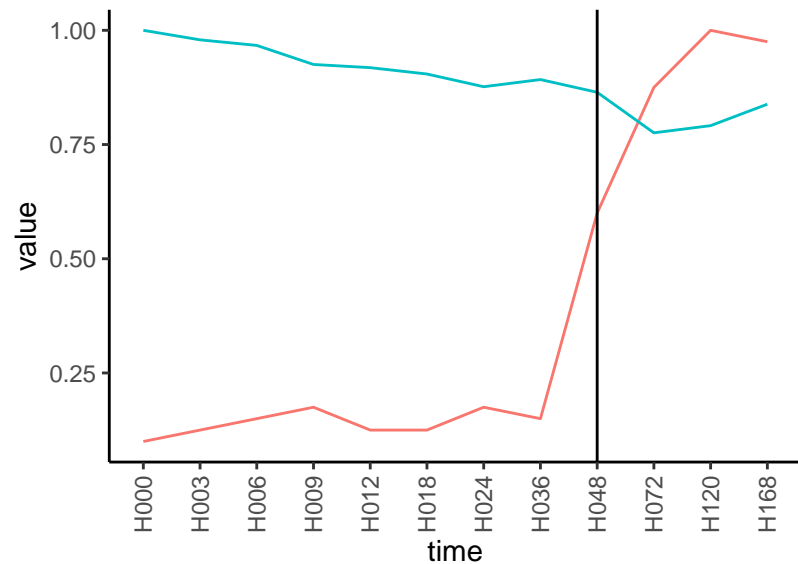

Normalized signals – ENSG00000062582
pre-not-upregulated/post-not-upregulated

Normalized signals – ENSG00000148399
pre-not-upregulated/post-not-upregulated