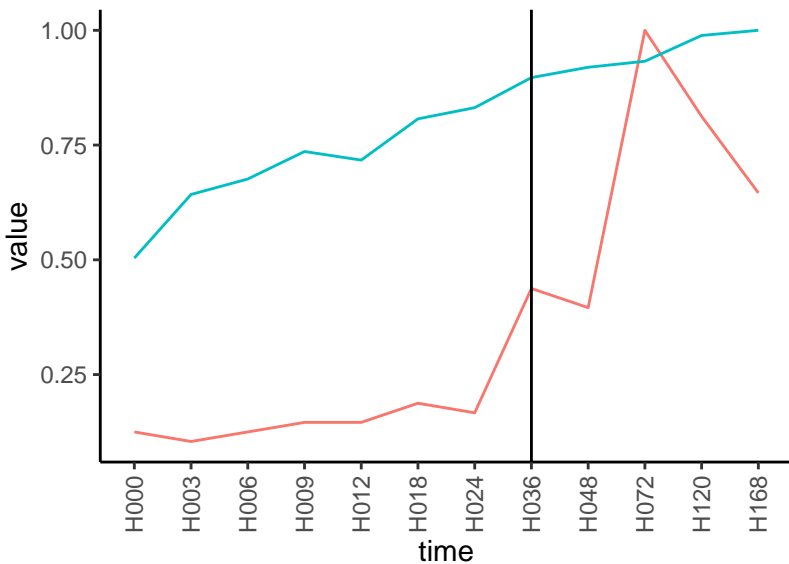

Differences

Normalized signals – ENSG00000136111  
pre-not-upregulated/post-not-upregulated

Differences

Normalized signals – ENSG00000006459  
pre-not-upregulated/post-not-upregulated

Differences

Normalized signals – ENSG00000129292  
pre-not-upregulated/post-not-upregulated