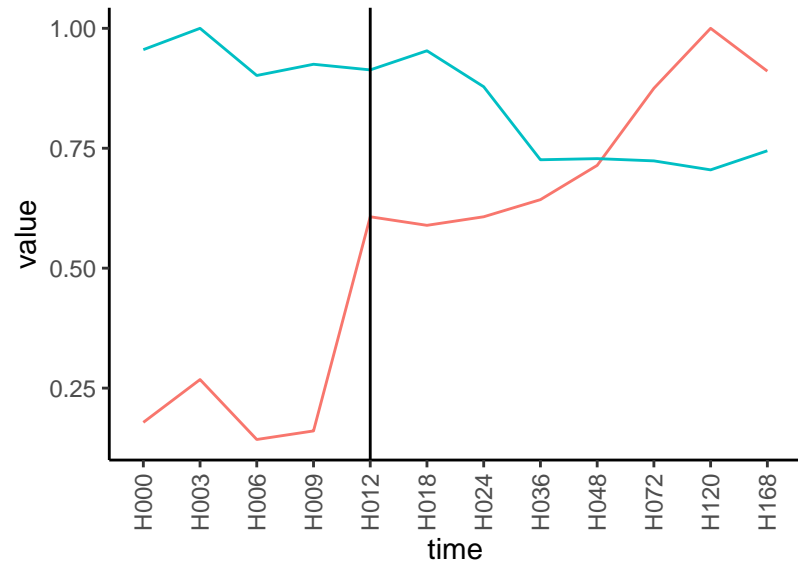

Differences

Normalized signals – ENSG00000148399  
pre-not-upregulated/post-not-upregulated

Differences

Normalized signals – ENSG00000062582  
pre-not-upregulated/post-not-upregulated

Differences

Normalized signals – ENSG00000135541  
pre-not-upregulated/post-not-upregulated