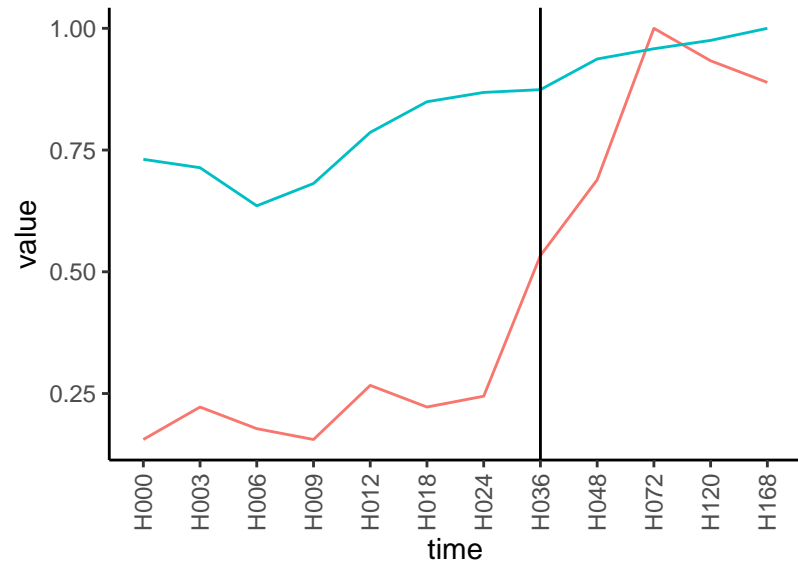

Differences

Normalized signals – ENSG00000022277  
pre-not-upregulated/post-not-upregulated

Differences

Normalized signals – ENSG00000172340  
pre-not-upregulated/post-upregulated

Differences

Normalized signals – ENSG00000109685  
pre-not-upregulated/post-not-upregulated