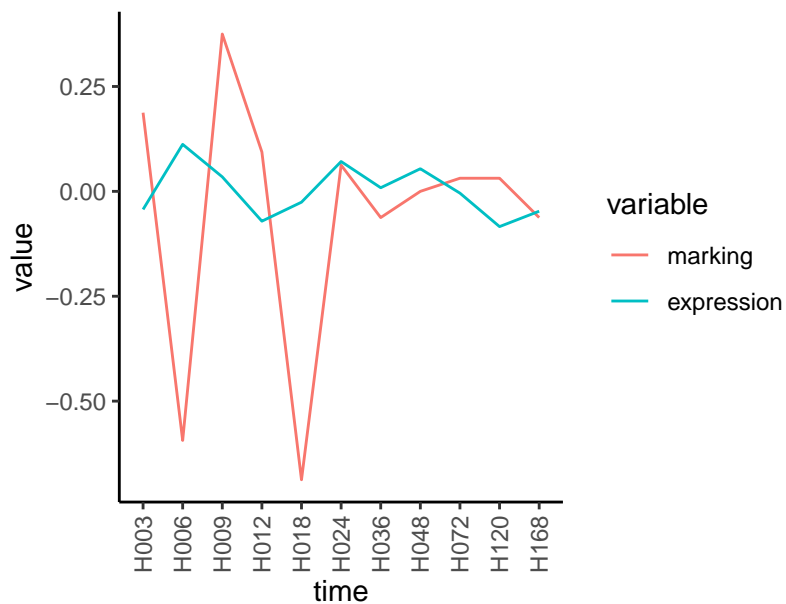

Normalized signals – ENSG00000173852
pre-not-downregulated/post-not-downregula

Differences

Differences