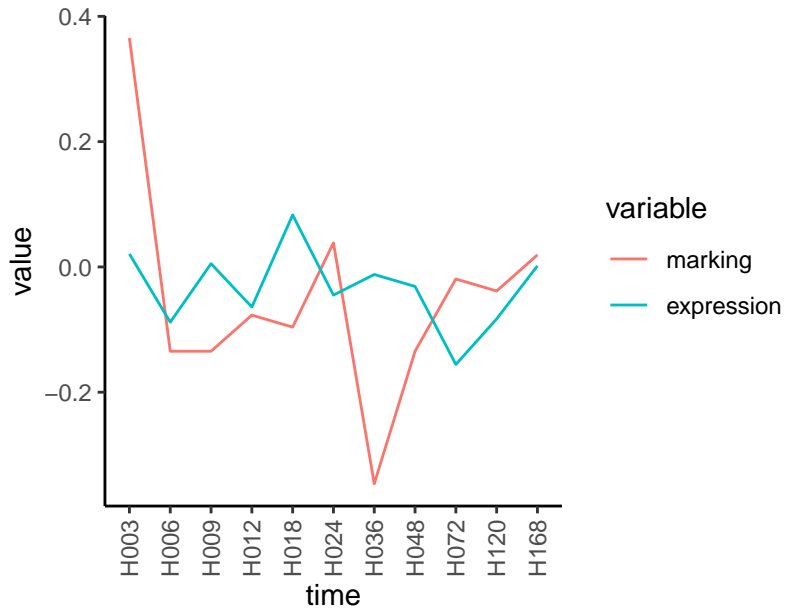

Differences

Normalized signals – ENSG00000133740
pre-not-downregulated/post-not-downregulat

Differences

Normalized signals – ENSG00000168411
pre-not-downregulated/post-not-downregula

Differences

Normalized signals – ENSG00000096063
pre-not-downregulated/post-downregulated