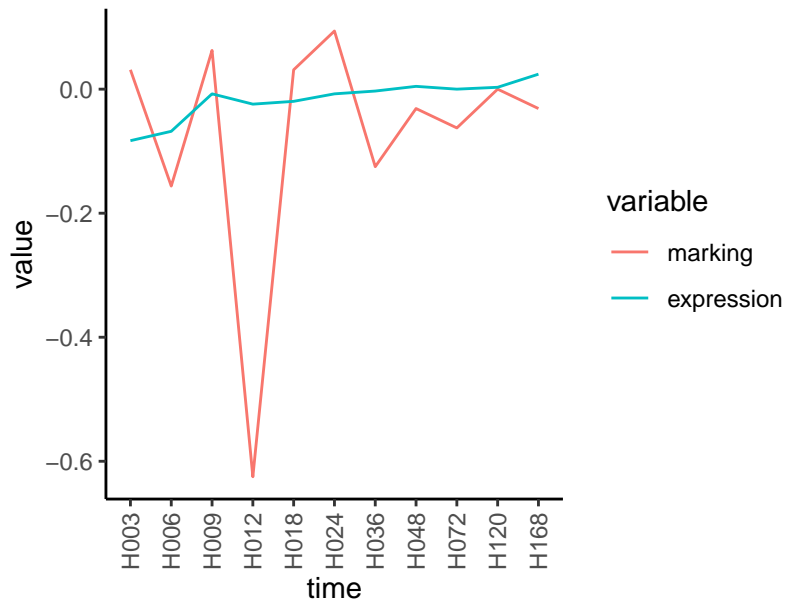

Differences

Normalized signals – ENSG00000167920
pre-not-downregulated/post-not-downregulat

Differences

Normalized signals – ENSG00000100109
pre-not-downregulated/post-not-downregula

Differences

Normalized signals – ENSG00000182979
pre-not-downregulated/post-not-downregula