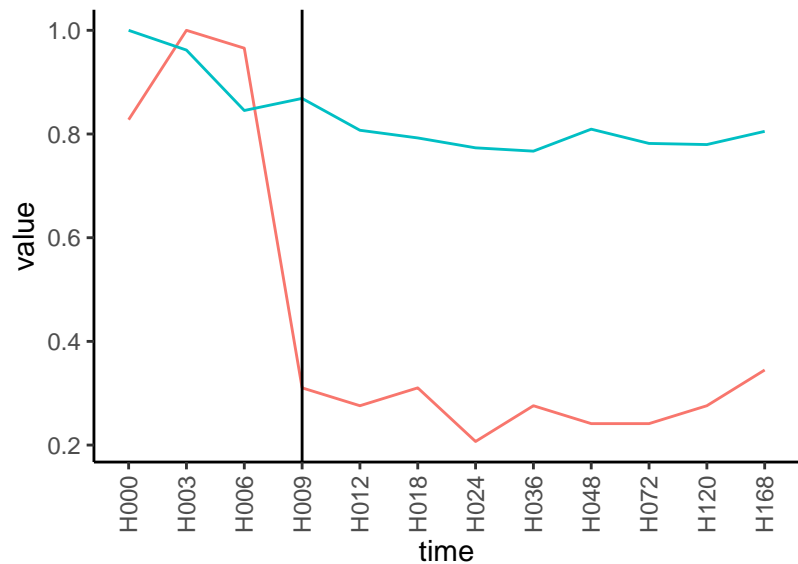

Differences

Normalized signals – ENSG00000108039
pre-not-downregulated/post-not-downregulat

Differences

Normalized signals – ENSG00000137040
pre-not-downregulated/post-not-downregulat

Differences

Normalized signals – ENSG00000166352
pre-not-downregulated/post-not-downregula