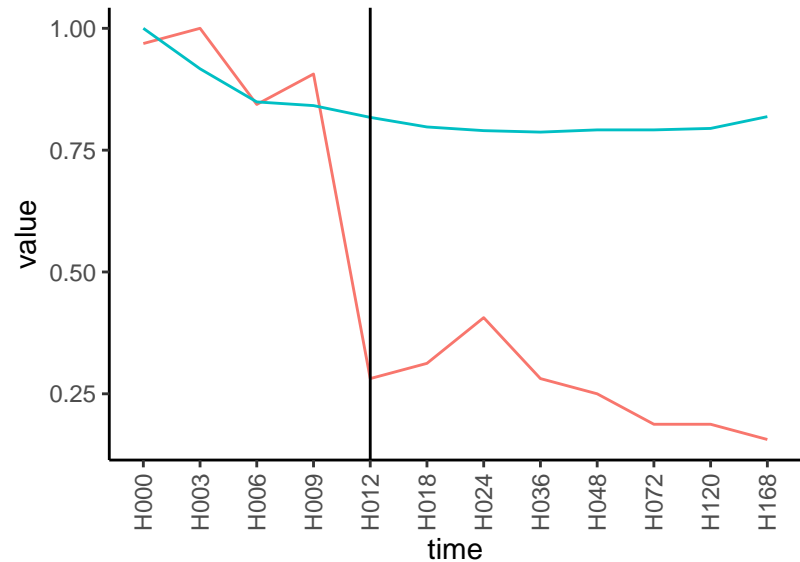

Differences

Normalized signals – ENSG00000167920
pre-not-downregulated/post-not-downregulat

Differences

Normalized signals – ENSG00000100109
pre-not-downregulated/post-not-downregula

Differences

Normalized signals – ENSG00000182979
pre-not-downregulated/post-not-downregula