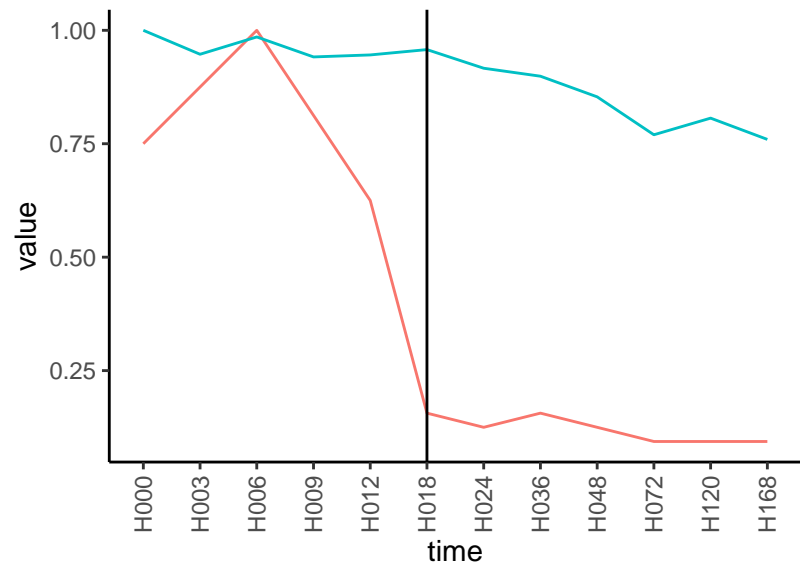

Differences

Normalized signals – ENSG00000167920
pre-not-downregulated/post-not-downregulat

Differences

Normalized signals – ENSG00000100109
pre-not-downregulated/post-not-downregula

Differences

Normalized signals – ENSG00000182979
pre-not-downregulated/post-not-downregula