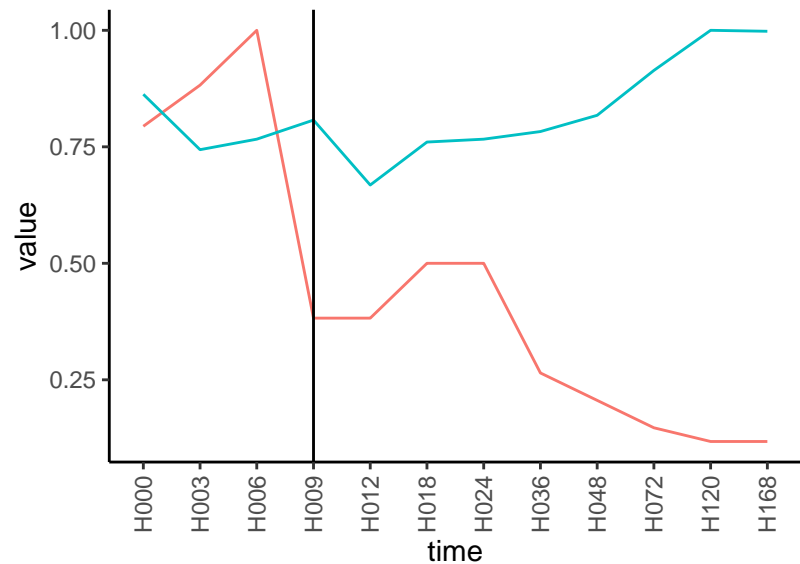

Normalized signals – ENSG00000150347
pre-not-downregulated/post-not-downregula