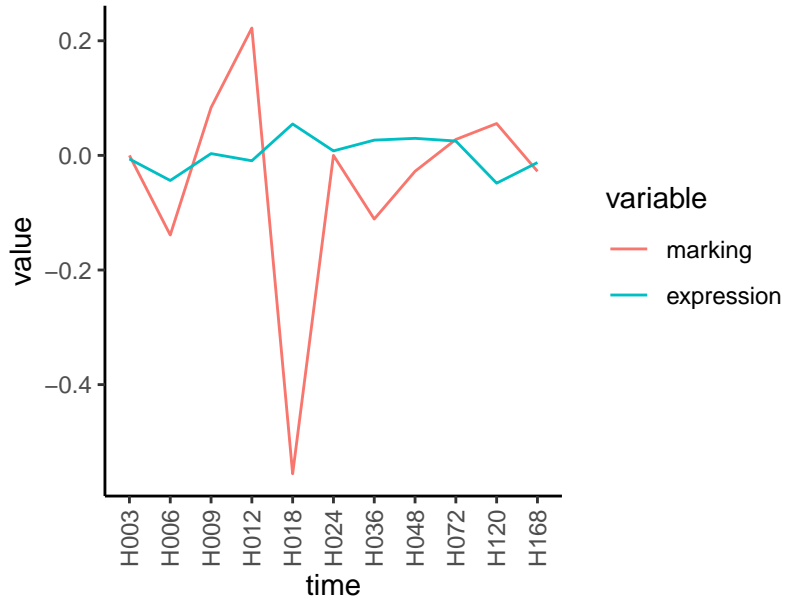

Differences

Differences