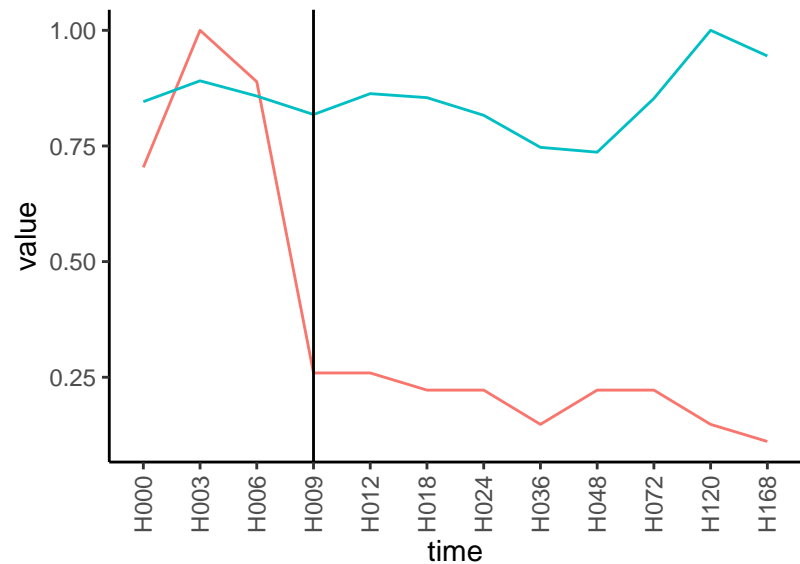

Normalized signals – ENSG00000070882
pre-not-downregulated/post-not-downregulat

Differences

Normalized signals – ENSG00000196843
pre-not-downregulated/post-not-downregula

Differences

Normalized signals – ENSG00000173852
pre-not-downregulated/post-not-downregula