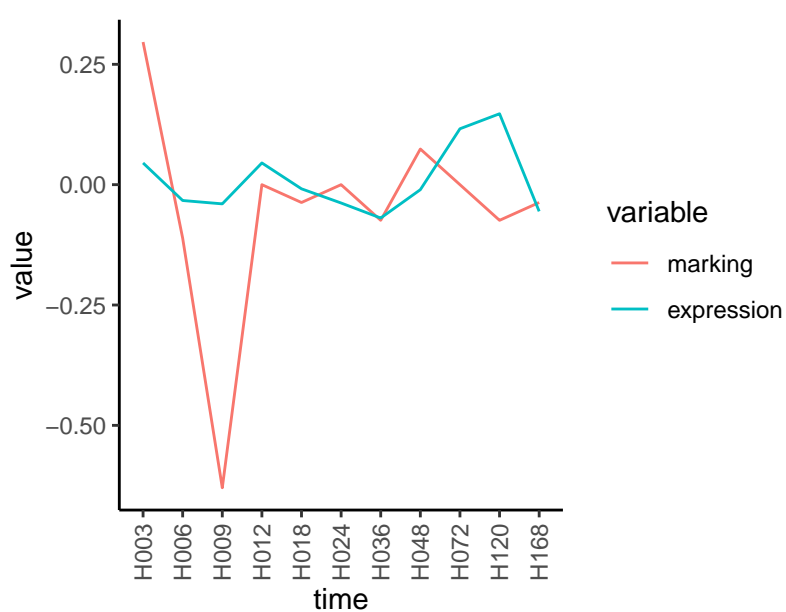

Normalized signals – ENSG00000070882
pre-not-downregulated/post-not-downregulat

Differences

Normalized signals – ENSG00000196843
pre-not-downregulated/post-not-downregula

Differences

Normalized signals – ENSG00000173852
pre-not-downregulated/post-not-downregula