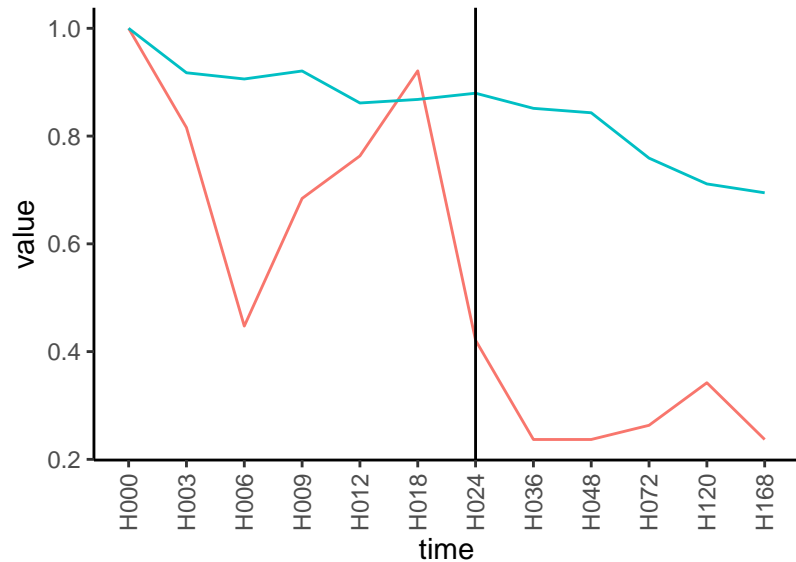

Differences

Normalized signals – ENSG00000133740
pre-not-downregulated/post-not-downregulat

Differences

Normalized signals – ENSG00000168411
pre-not-downregulated/post-not-downregula

Differences

Normalized signals – ENSG00000096063
pre-not-downregulated/post-downregulated