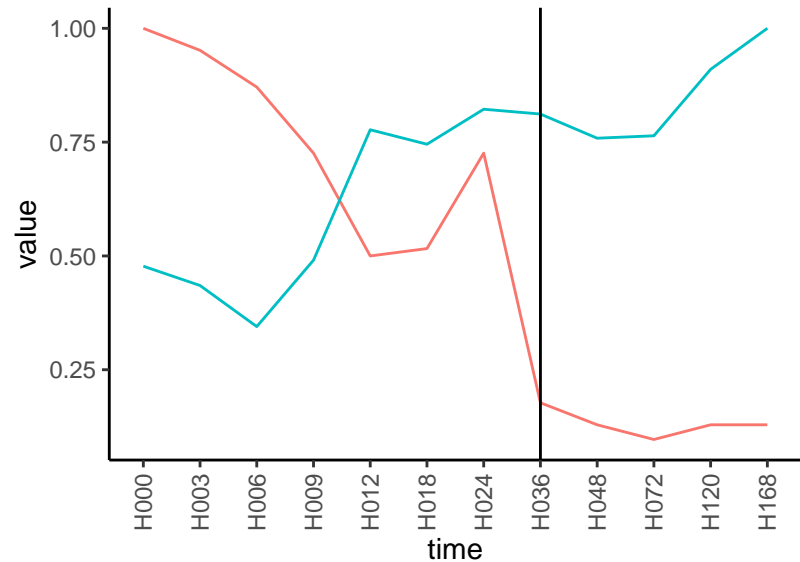

Differences

Normalized signals – ENSG00000108039
pre-not-downregulated/post-not-downregulat

Differences

Normalized signals – ENSG00000137040
pre-not-downregulated/post-not-downregulat

Differences

Normalized signals – ENSG00000166352
pre-not-downregulated/post-not-downregula