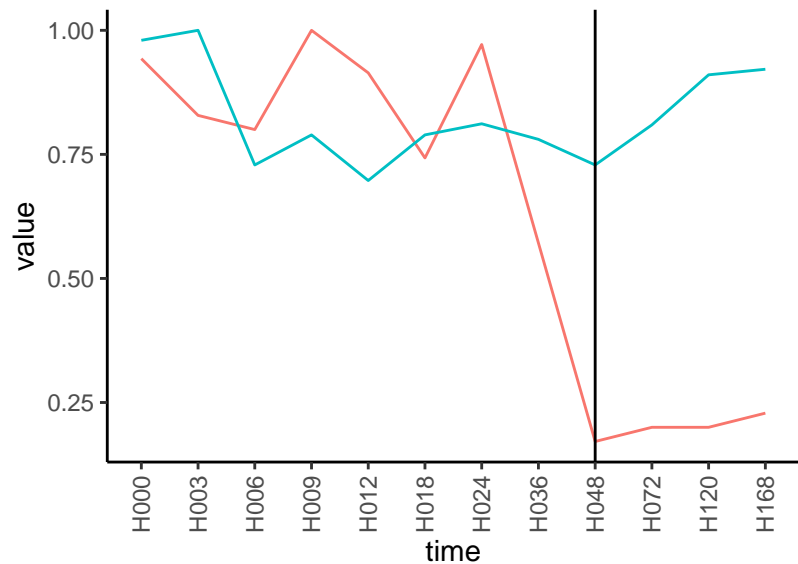

Differences

Normalized signals – ENSG00000140455
pre-not-downregulated/post-not-downregulat

Differences

Normalized signals – ENSG00000114439
pre-not-downregulated/post-not-downregula

Differences

Normalized signals – ENSG00000169609
pre-not-downregulated/post-not-downregula