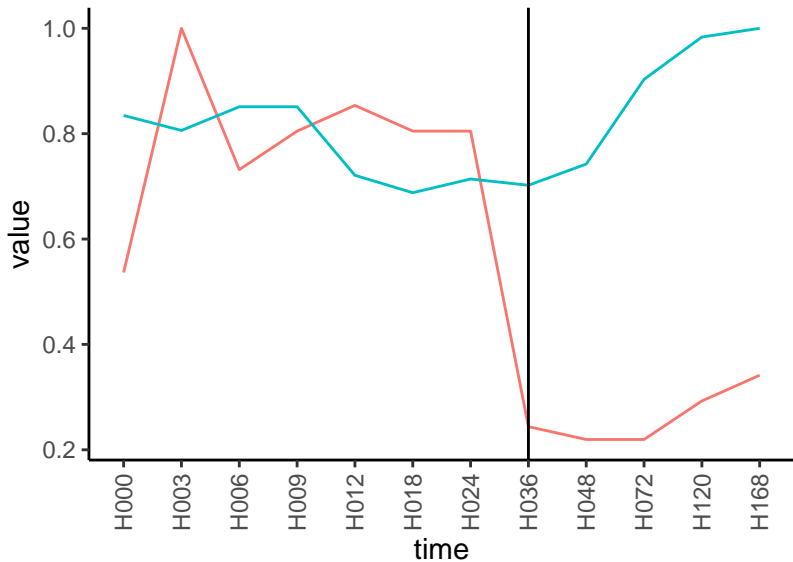

Differences

Normalized signals – ENSG00000160293
pre-not-downregulated/post-not-downregula

Differences

Normalized signals – ENSG00000101413
pre-not-downregulated/post-downregulated

Differences

Normalized signals – ENSG00000115993
pre-not-downregulated/post-not-downregulat