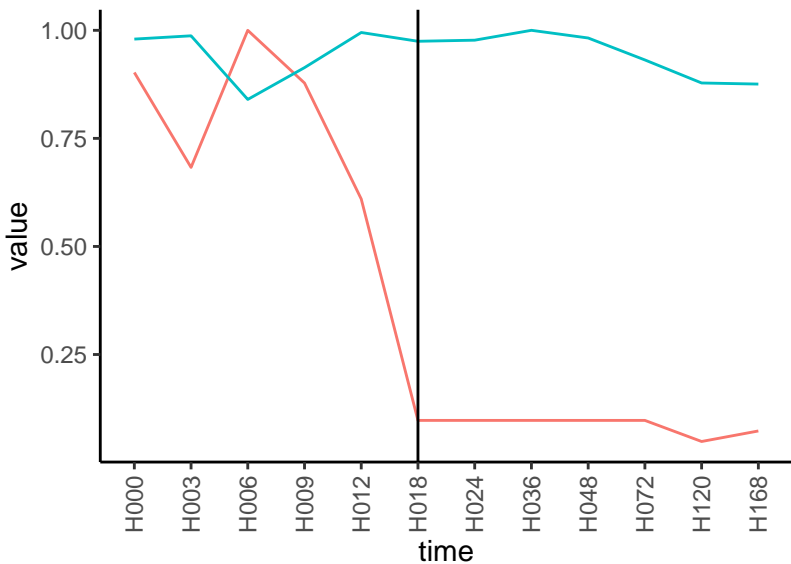

Normalized signals – ENSG00000101413
pre-not-downregulated/post-downregulated

Normalized signals – ENSG00000160293
pre-not-downregulated/post-not-downregula