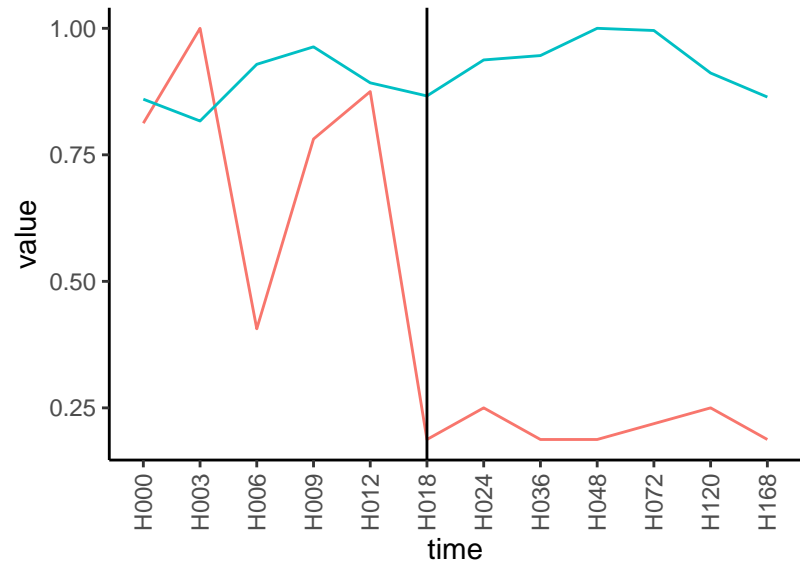

Normalized signals – ENSG00000070882
pre-not-downregulated/post-not-downregulat

Differences

Normalized signals – ENSG00000196843
pre-not-downregulated/post-not-downregula

Differences

Normalized signals – ENSG00000173852
pre-not-downregulated/post-not-downregula