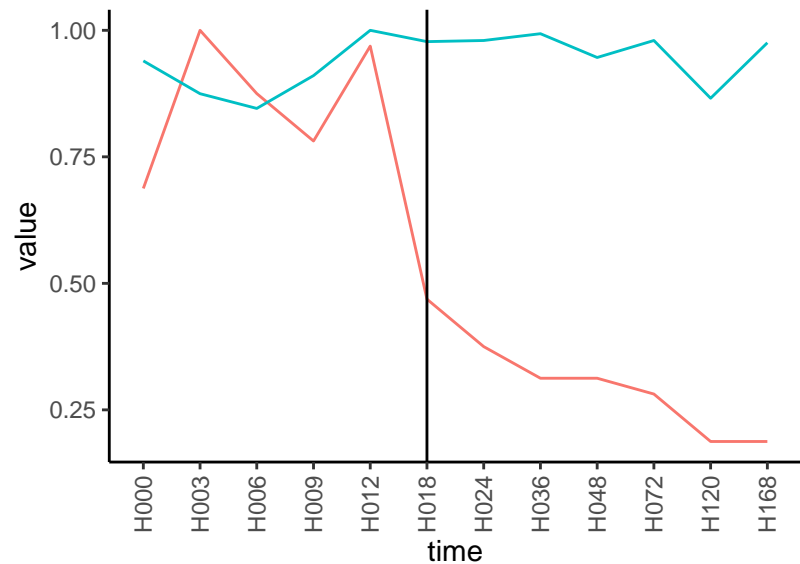

Differences

Normalized signals – ENSG00000140455
pre-not-downregulated/post-not-downregulat

Differences

Normalized signals – ENSG00000114439
pre-not-downregulated/post-not-downregula

Differences

Normalized signals – ENSG00000169609
pre-not-downregulated/post-not-downregula