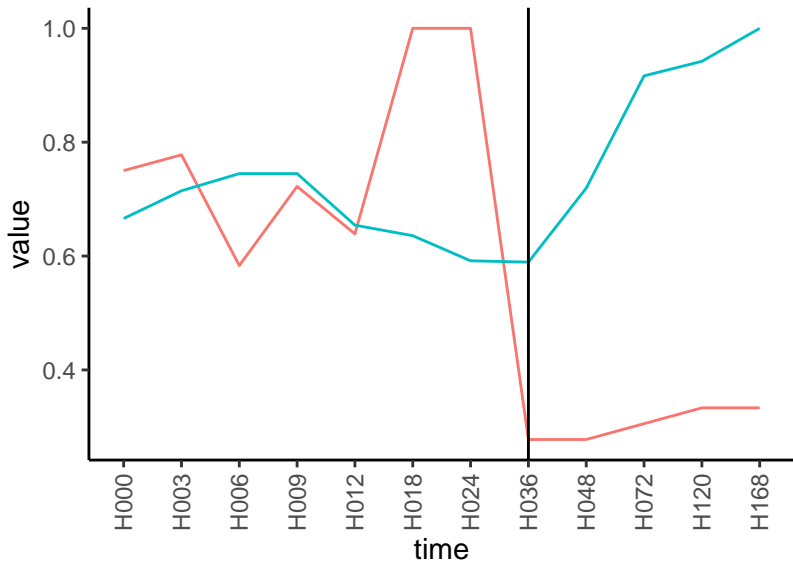

Normalized signals – ENSG00000070882
pre-not-downregulated/post-not-downregulat

Differences

Normalized signals – ENSG00000196843
pre-not-downregulated/post-not-downregula

Differences

Normalized signals – ENSG00000173852
pre-not-downregulated/post-not-downregula