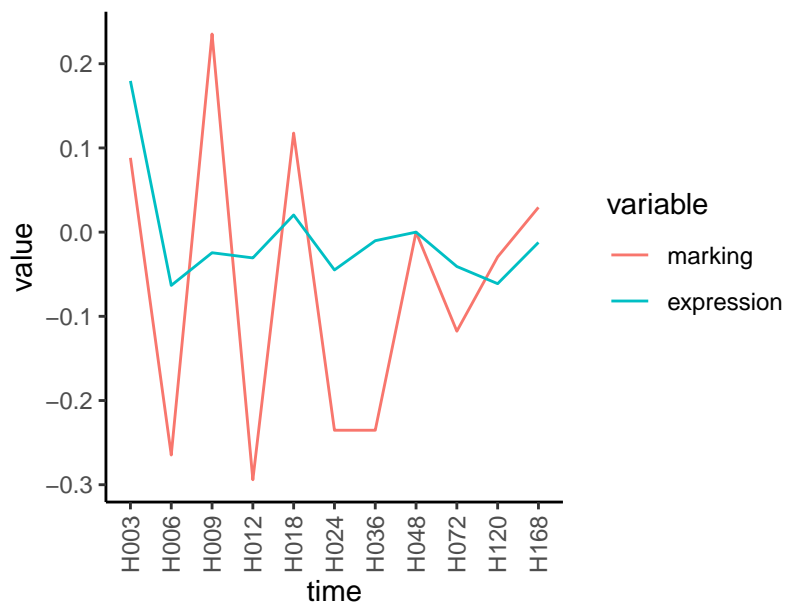

Differences

Normalized signals – ENSG00000160293
pre-not-downregulated/post-not-downregula

Differences

Normalized signals – ENSG00000101413
pre-not-downregulated/post-downregulated

Differences

Normalized signals – ENSG00000115993
pre-not-downregulated/post-not-downregulat