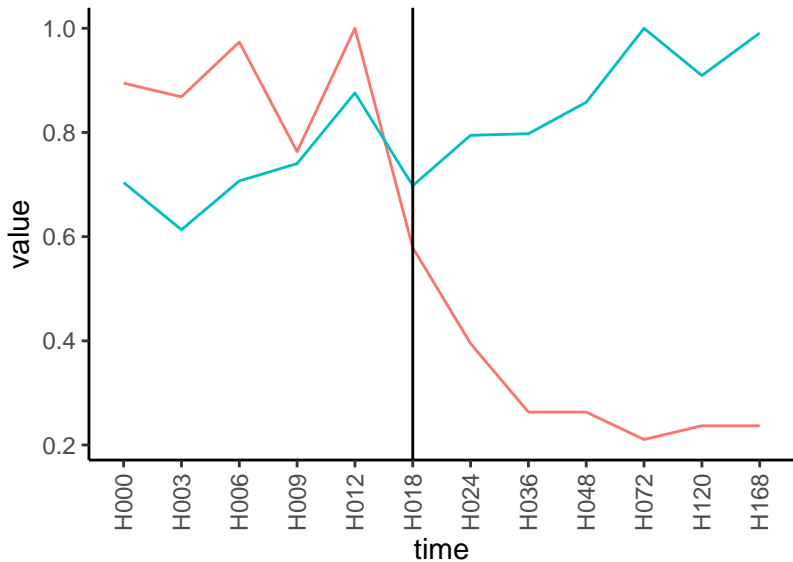

Normalized signals – ENSG00000100109
pre-not-downregulated/post-not-downregula

Normalized signals – ENSG00000167920
pre-not-downregulated/post-not-downregulat