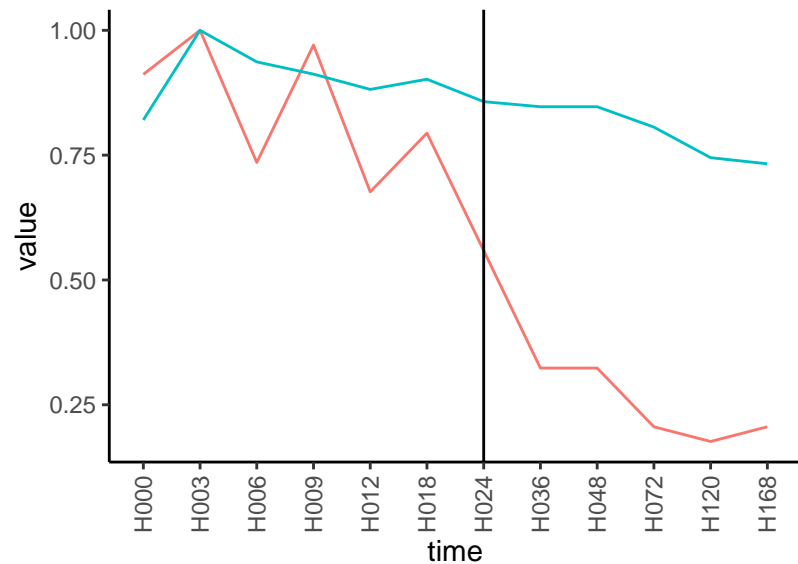

Differences

Normalized signals – ENSG00000160293
pre-not-downregulated/post-not-downregula

Differences

Normalized signals – ENSG00000101413
pre-not-downregulated/post-downregulated

Differences

Normalized signals – ENSG00000115993
pre-not-downregulated/post-not-downregulat