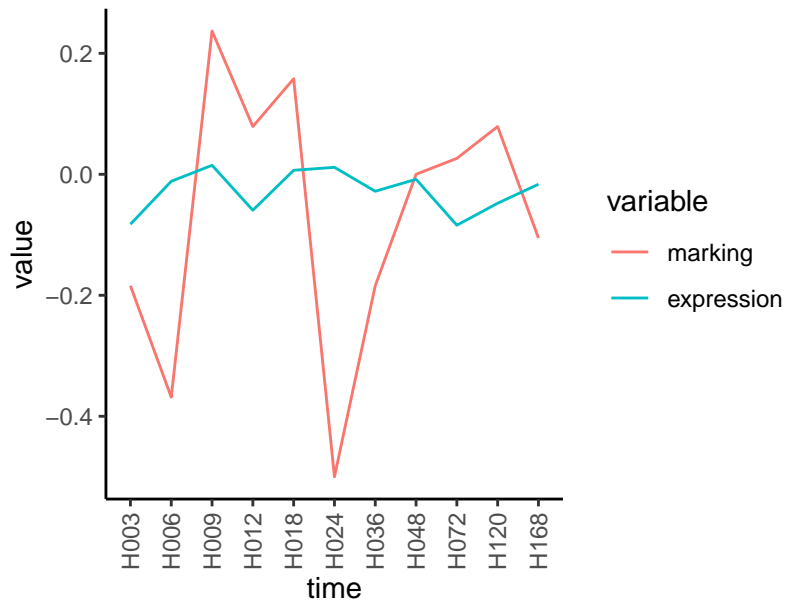

Differences

Differences