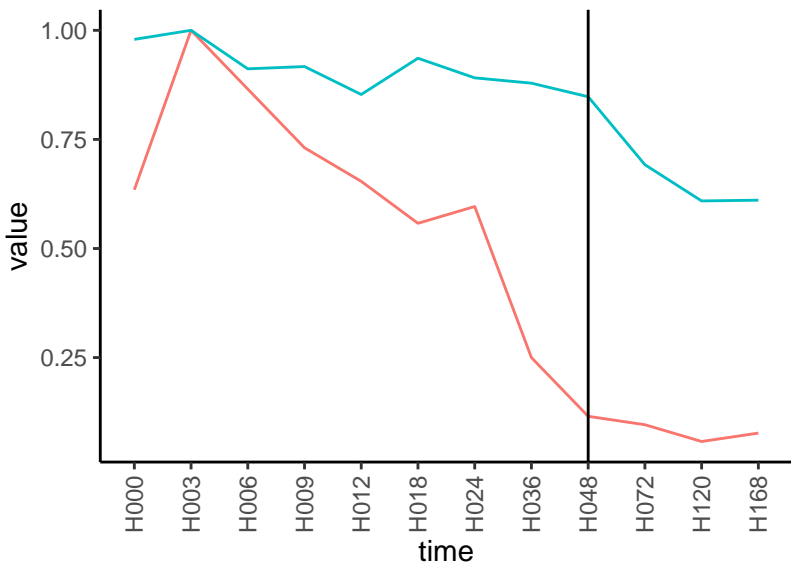

Differences

Normalized signals – ENSG00000133740
pre-not-downregulated/post-not-downregulat

Differences

Normalized signals – ENSG00000168411
pre-not-downregulated/post-not-downregula

Differences

Normalized signals – ENSG00000096063
pre-not-downregulated/post-downregulated