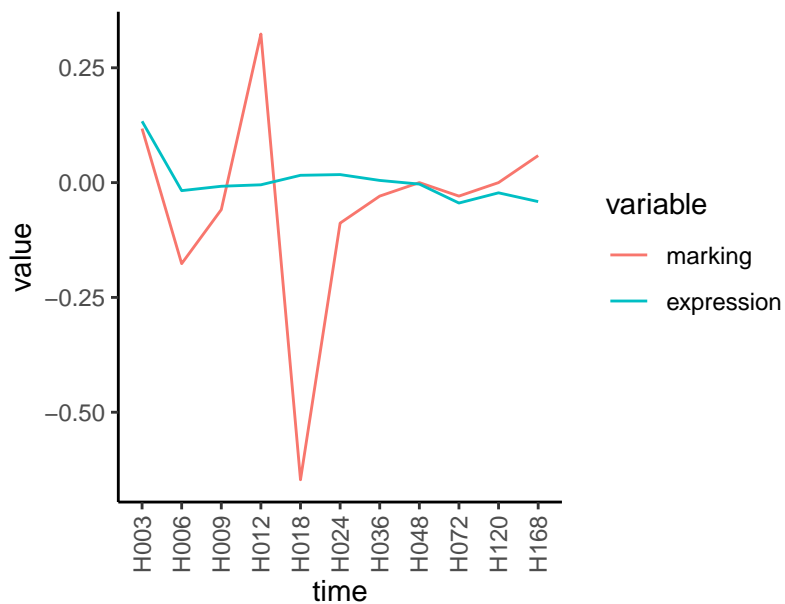

Differences

Differences