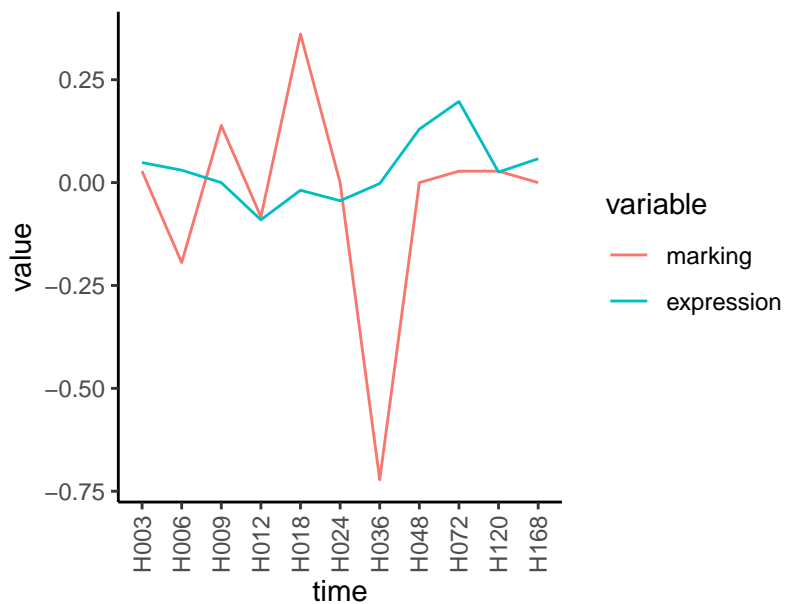

Normalized signals – ENSG00000070882
pre-not-downregulated/post-not-downregulat

Differences

Normalized signals – ENSG00000196843
pre-not-downregulated/post-not-downregula

Differences

Normalized signals – ENSG00000173852
pre-not-downregulated/post-not-downregula