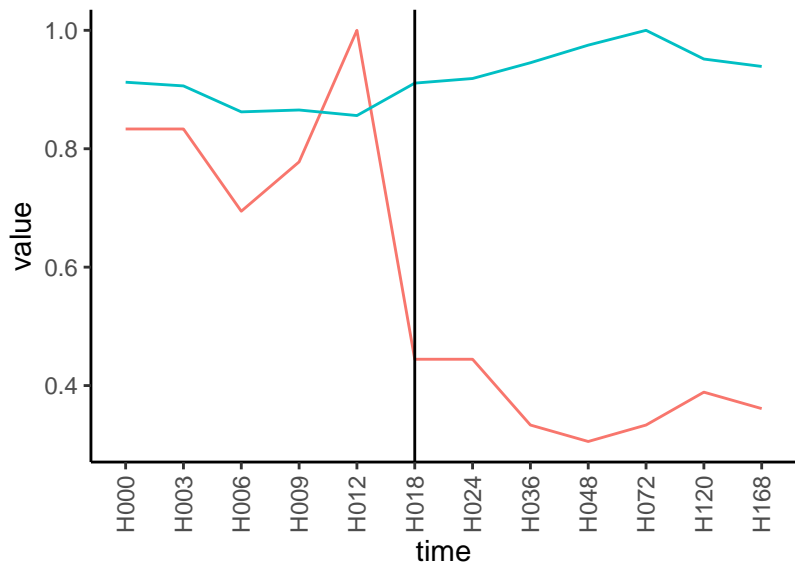

Normalized signals – ENSG00000137040
pre-not-downregulated/post-not-downregulat

Normalized signals – ENSG00000108039
pre-not-downregulated/post-not-downregulat