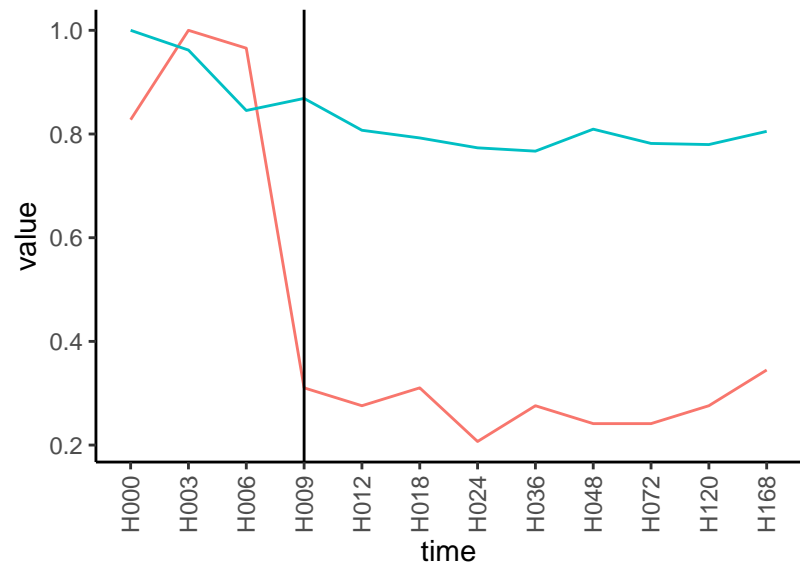

Differences

Normalized signals – ENSG00000108039  
pre-not-downregulated/post-not-downregulat

Differences

Normalized signals – ENSG00000137040  
pre-not-downregulated/post-not-downregulat

Differences

Normalized signals – ENSG00000166352  
pre-not-downregulated/post-not-downregula