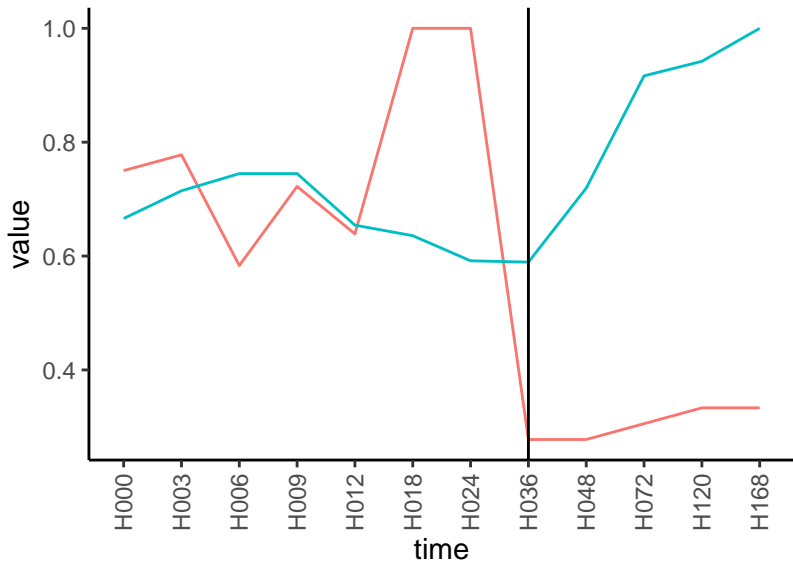

Normalized signals – ENSG00000070882  
pre-not-downregulated/post-not-downregulat

Differences

Normalized signals – ENSG00000196843  
pre-not-downregulated/post-not-downregula

Differences

Normalized signals – ENSG00000173852  
pre-not-downregulated/post-not-downregula