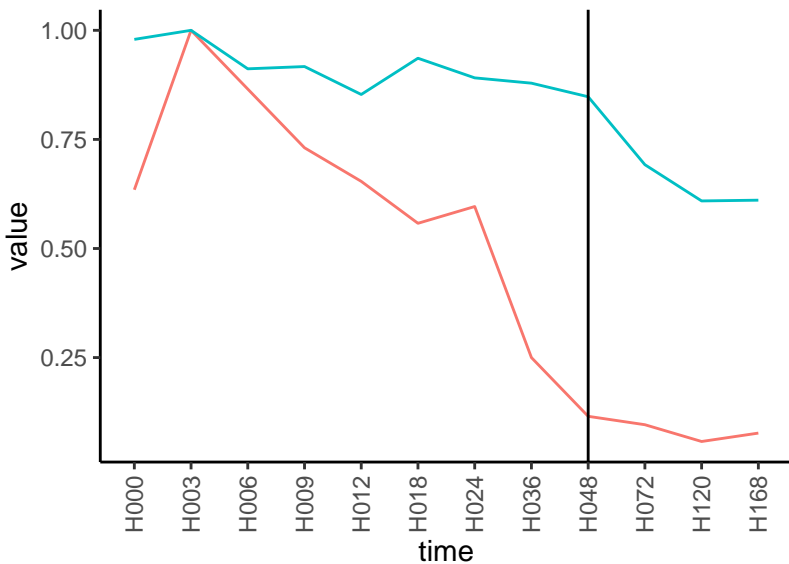

Differences

Normalized signals – ENSG00000133740  
pre-not-downregulated/post-not-downregulat

Differences

Normalized signals – ENSG00000168411  
pre-not-downregulated/post-not-downregula

Differences

Normalized signals – ENSG00000096063  
pre-not-downregulated/post-downregulated