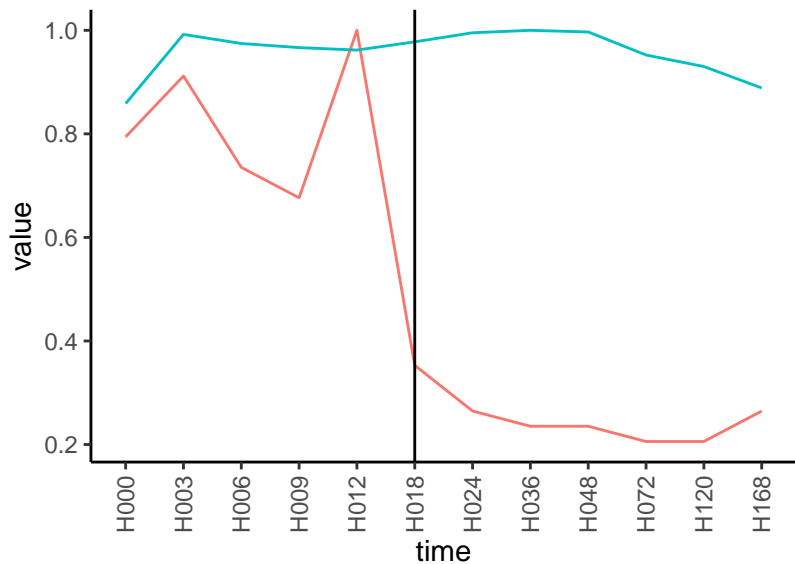

Normalized signals – ENSG00000114439
pre-not-downregulated/post-not-downregula

Normalized signals – ENSG00000140455
pre-not-downregulated/post-not-downregulat