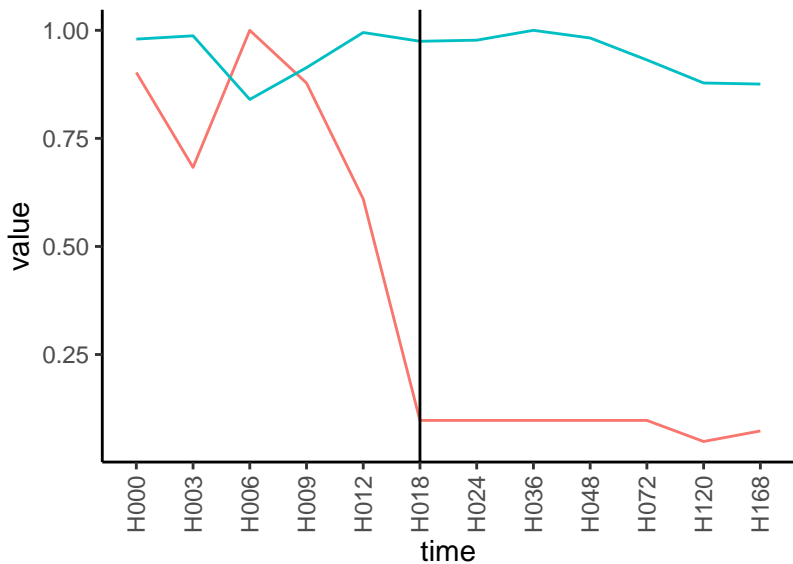

Normalized signals – ENSG00000101413
pre-not-downregulated/post-downregulated

Normalized signals – ENSG00000160293
pre-not-downregulated/post-not-downregula