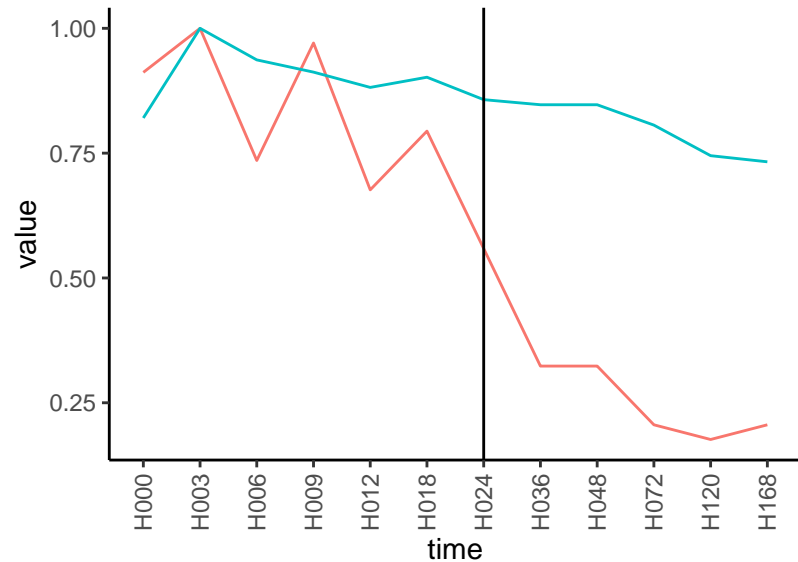

Differences

Normalized signals – ENSG00000160293  
pre-not-downregulated/post-not-downregula

Differences

Normalized signals – ENSG00000101413  
pre-not-downregulated/post-downregulated

Differences

Normalized signals – ENSG00000115993  
pre-not-downregulated/post-not-downregulat