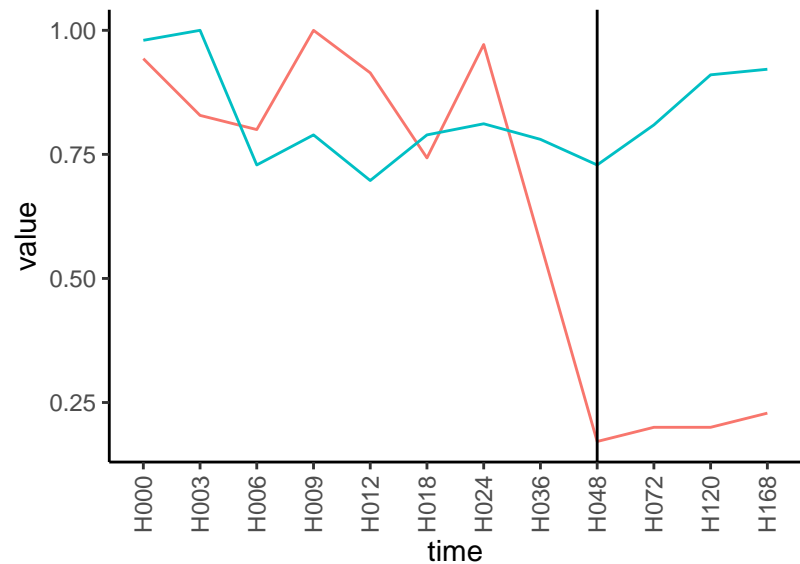

Differences

Normalized signals – ENSG00000140455  
pre-not-downregulated/post-not-downregulat

Differences

Normalized signals – ENSG00000114439  
pre-not-downregulated/post-not-downregula

Differences

Normalized signals – ENSG00000169609  
pre-not-downregulated/post-not-downregula