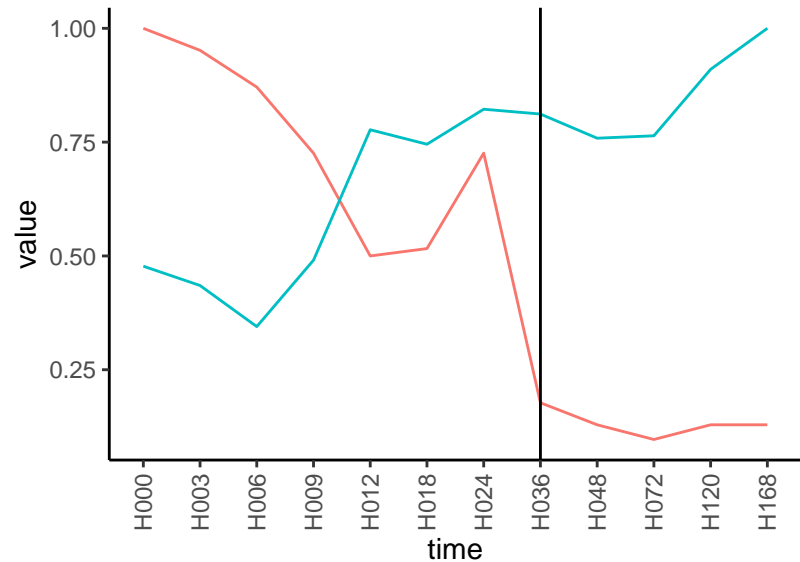

Differences

Normalized signals – ENSG00000108039  
pre-not-downregulated/post-not-downregulat

Differences

Normalized signals – ENSG00000137040  
pre-not-downregulated/post-not-downregulat

Differences

Normalized signals – ENSG00000166352  
pre-not-downregulated/post-not-downregula