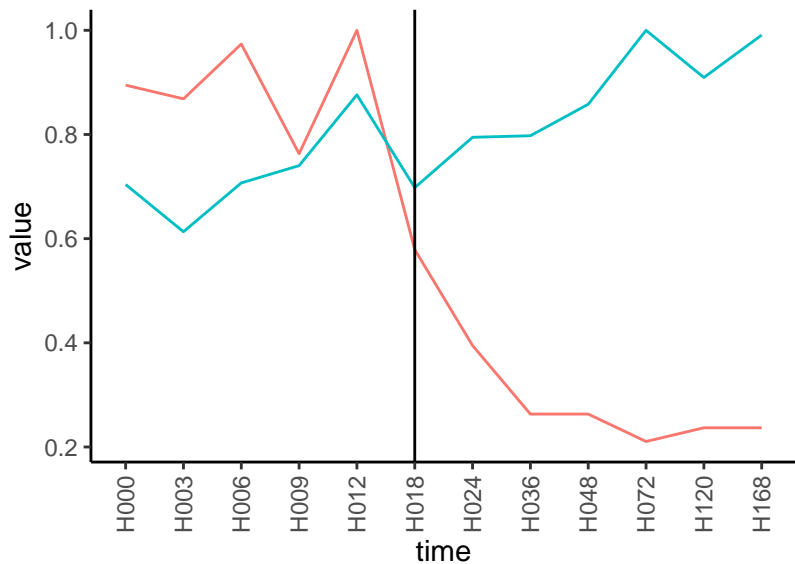

Normalized signals – ENSG00000100109
pre-not-downregulated/post-not-downregula

Normalized signals – ENSG00000167920
pre-not-downregulated/post-not-downregulat