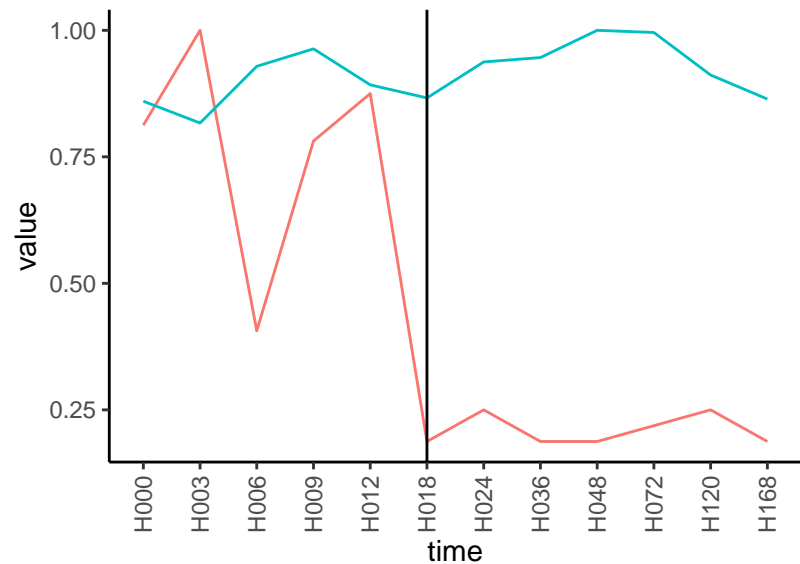

Normalized signals – ENSG00000070882  
pre-not-downregulated/post-not-downregulat

Differences

Normalized signals – ENSG00000196843  
pre-not-downregulated/post-not-downregula

Differences

Normalized signals – ENSG00000173852  
pre-not-downregulated/post-not-downregula