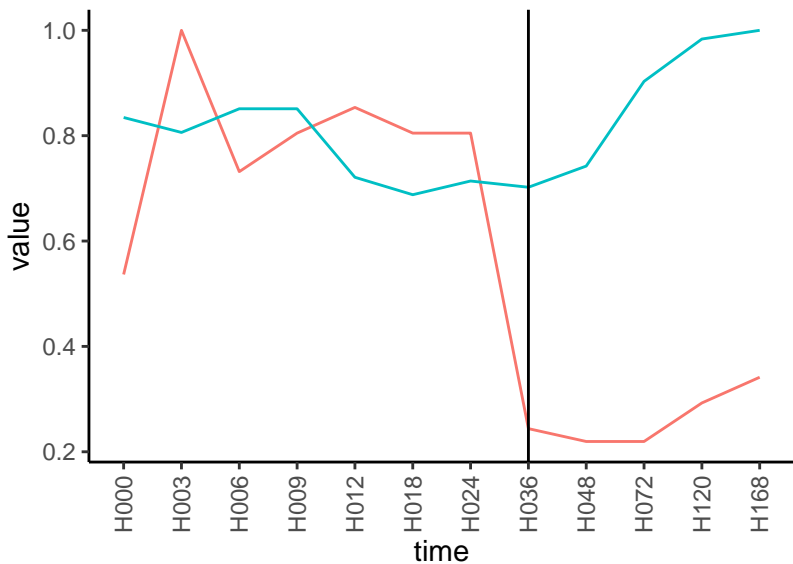

Differences

Normalized signals – ENSG00000160293  
pre-not-downregulated/post-not-downregula

Differences

Normalized signals – ENSG00000101413  
pre-not-downregulated/post-downregulated

Differences

Normalized signals – ENSG00000115993  
pre-not-downregulated/post-not-downregulat