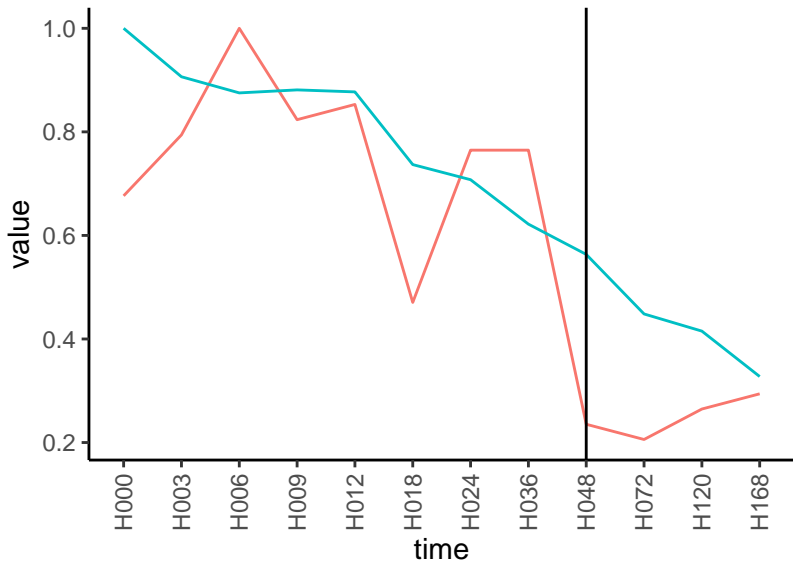

Normalized signals – ENSG00000168411
pre-not-downregulated/post-not-downregula

Normalized signals – ENSG00000133740
pre-not-downregulated/post-not-downregulat