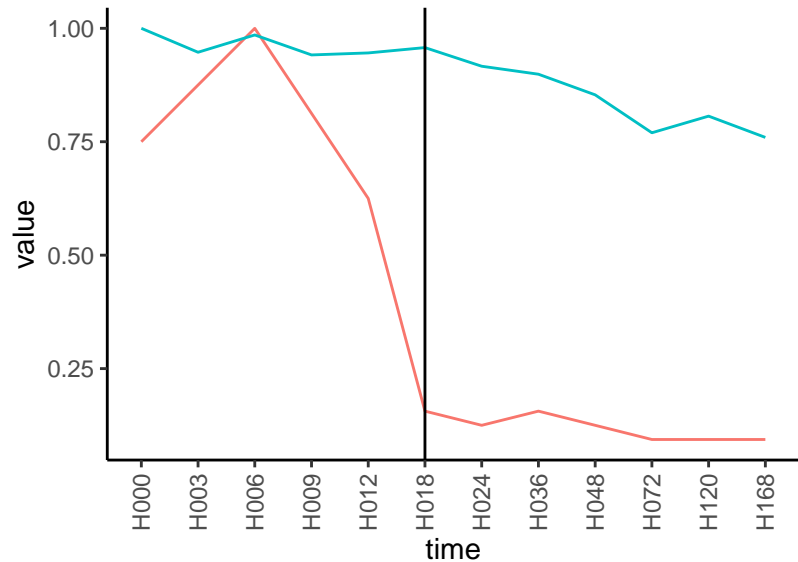

Differences

Normalized signals – ENSG00000167920  
pre-not-downregulated/post-not-downregulat

Differences

Normalized signals – ENSG00000100109  
pre-not-downregulated/post-not-downregula

Differences

Normalized signals – ENSG00000182979  
pre-not-downregulated/post-not-downregula