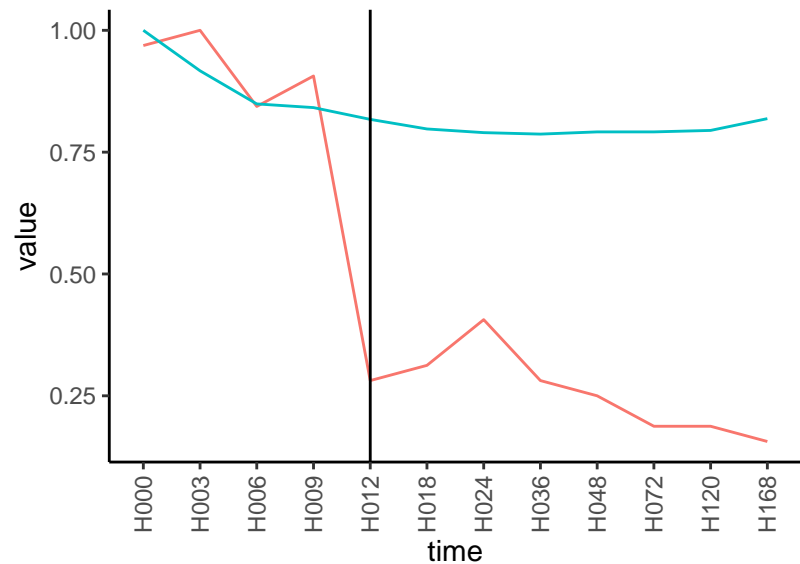

Differences

Normalized signals – ENSG00000167920  
pre-not-downregulated/post-not-downregulat

Differences

Normalized signals – ENSG00000100109  
pre-not-downregulated/post-not-downregula

Differences

Normalized signals – ENSG00000182979  
pre-not-downregulated/post-not-downregula