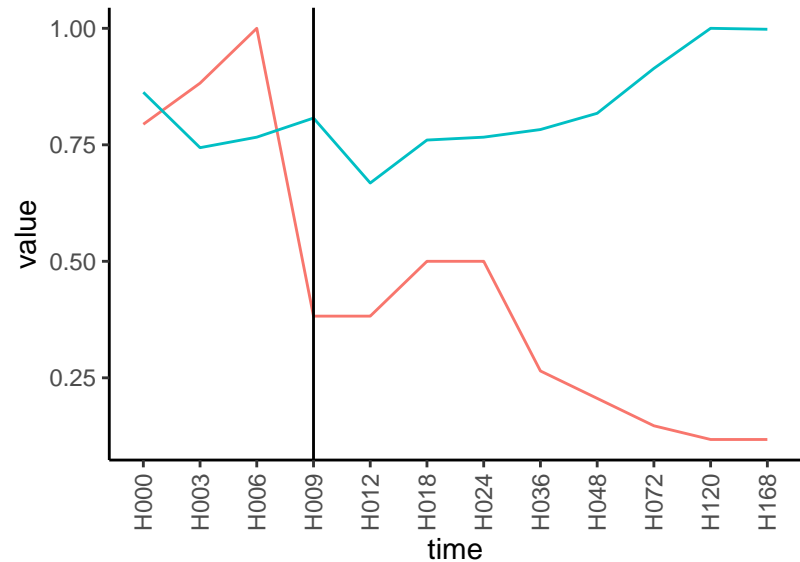

Normalized signals – ENSG00000150347
pre-not-downregulated/post-not-downregula