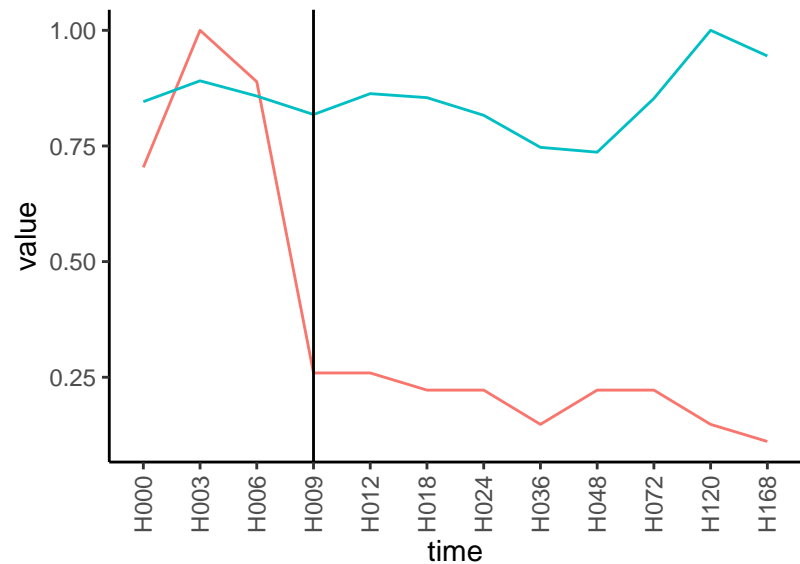

Normalized signals – ENSG00000070882  
pre-not-downregulated/post-not-downregulat

Differences

Normalized signals – ENSG00000196843  
pre-not-downregulated/post-not-downregula

Differences

Normalized signals – ENSG00000173852  
pre-not-downregulated/post-not-downregula