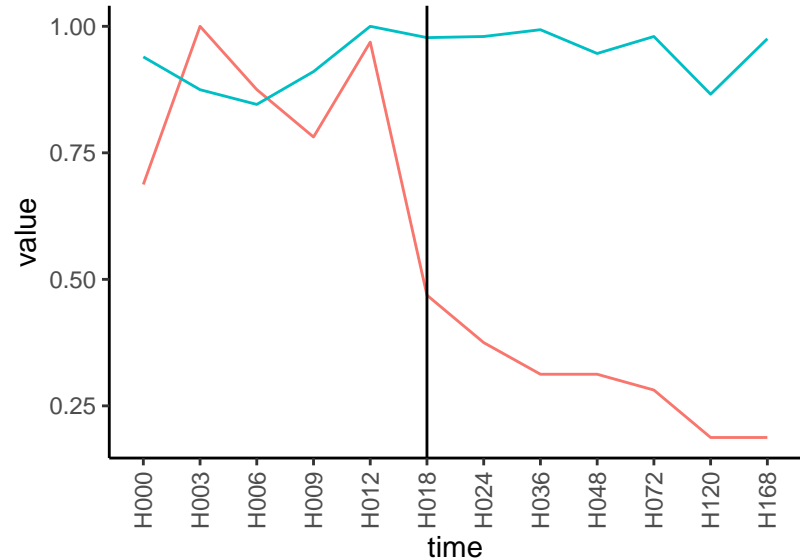

Differences

Normalized signals – ENSG00000140455  
pre-not-downregulated/post-not-downregulat

Differences

Normalized signals – ENSG00000114439  
pre-not-downregulated/post-not-downregula

Differences

Normalized signals – ENSG00000169609  
pre-not-downregulated/post-not-downregula