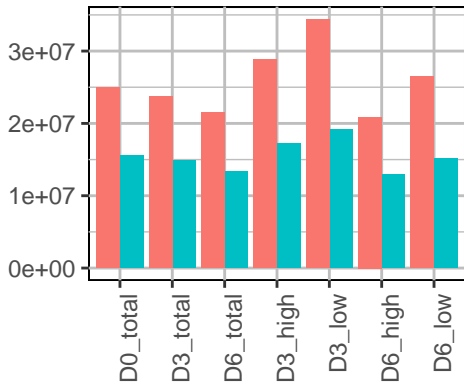

Number of reads

metric

Number_of_input_reads

Uniquely_mapped_reads