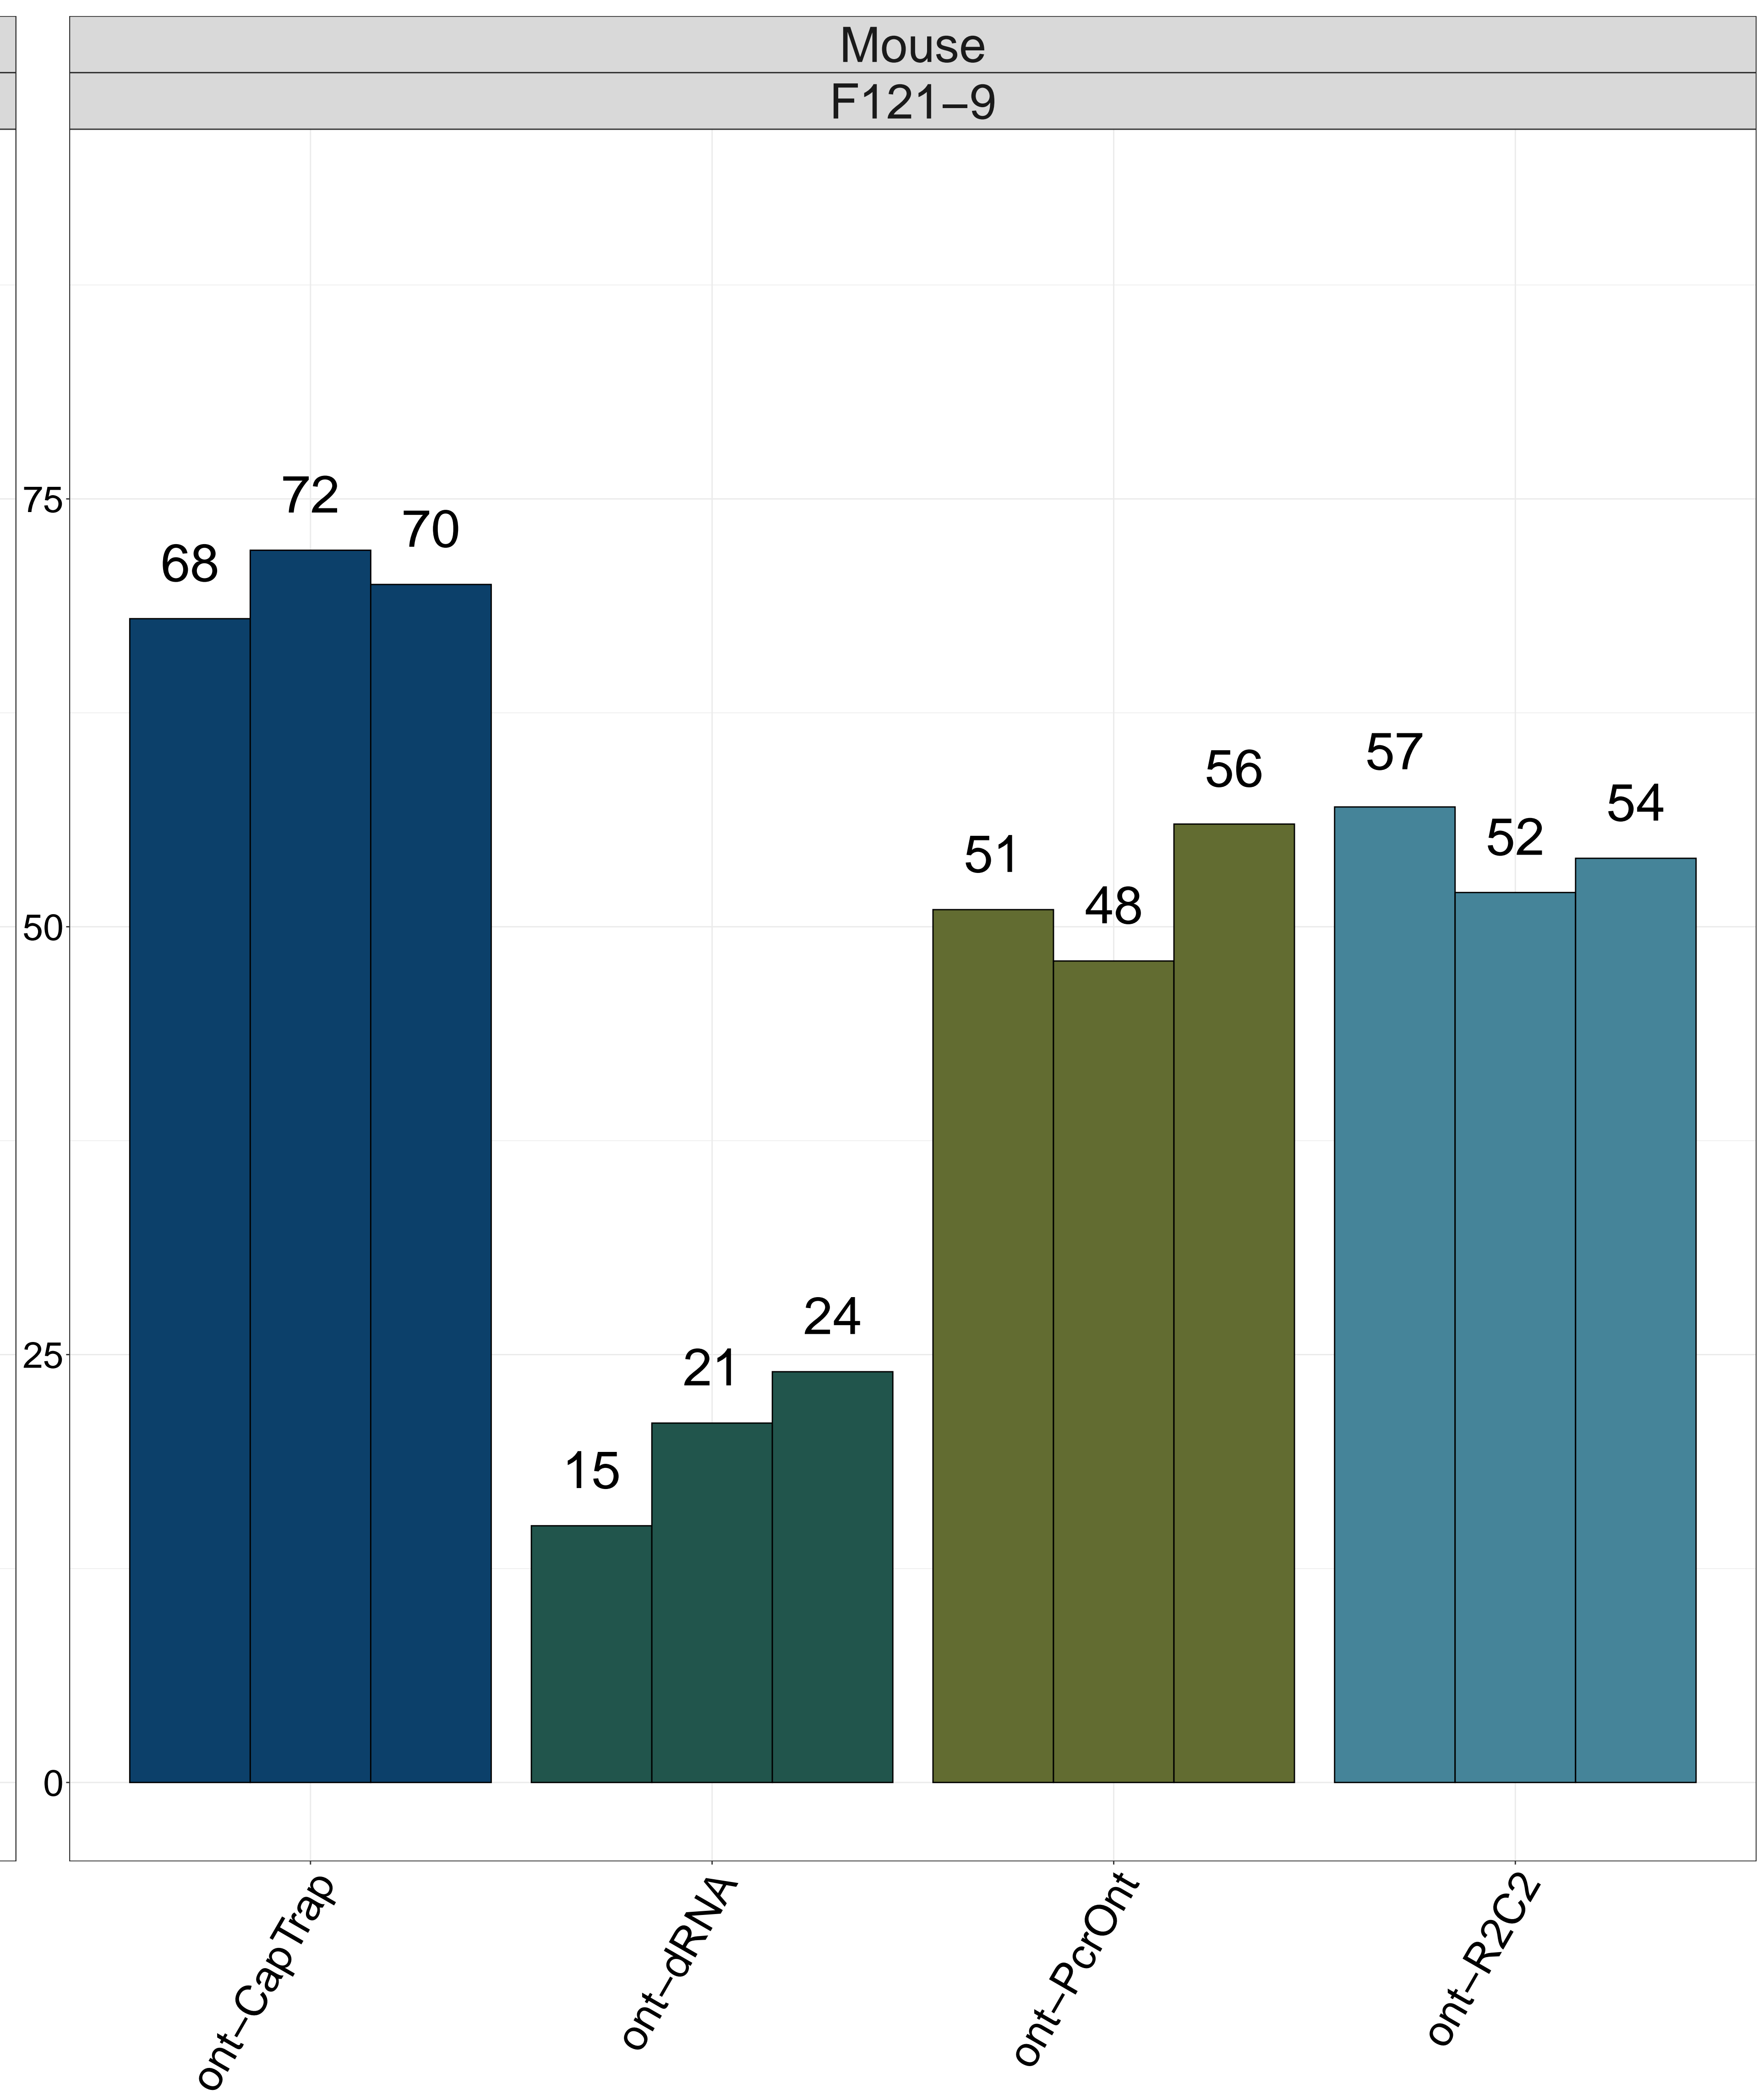

LRGASP ERCC Detection

Technology