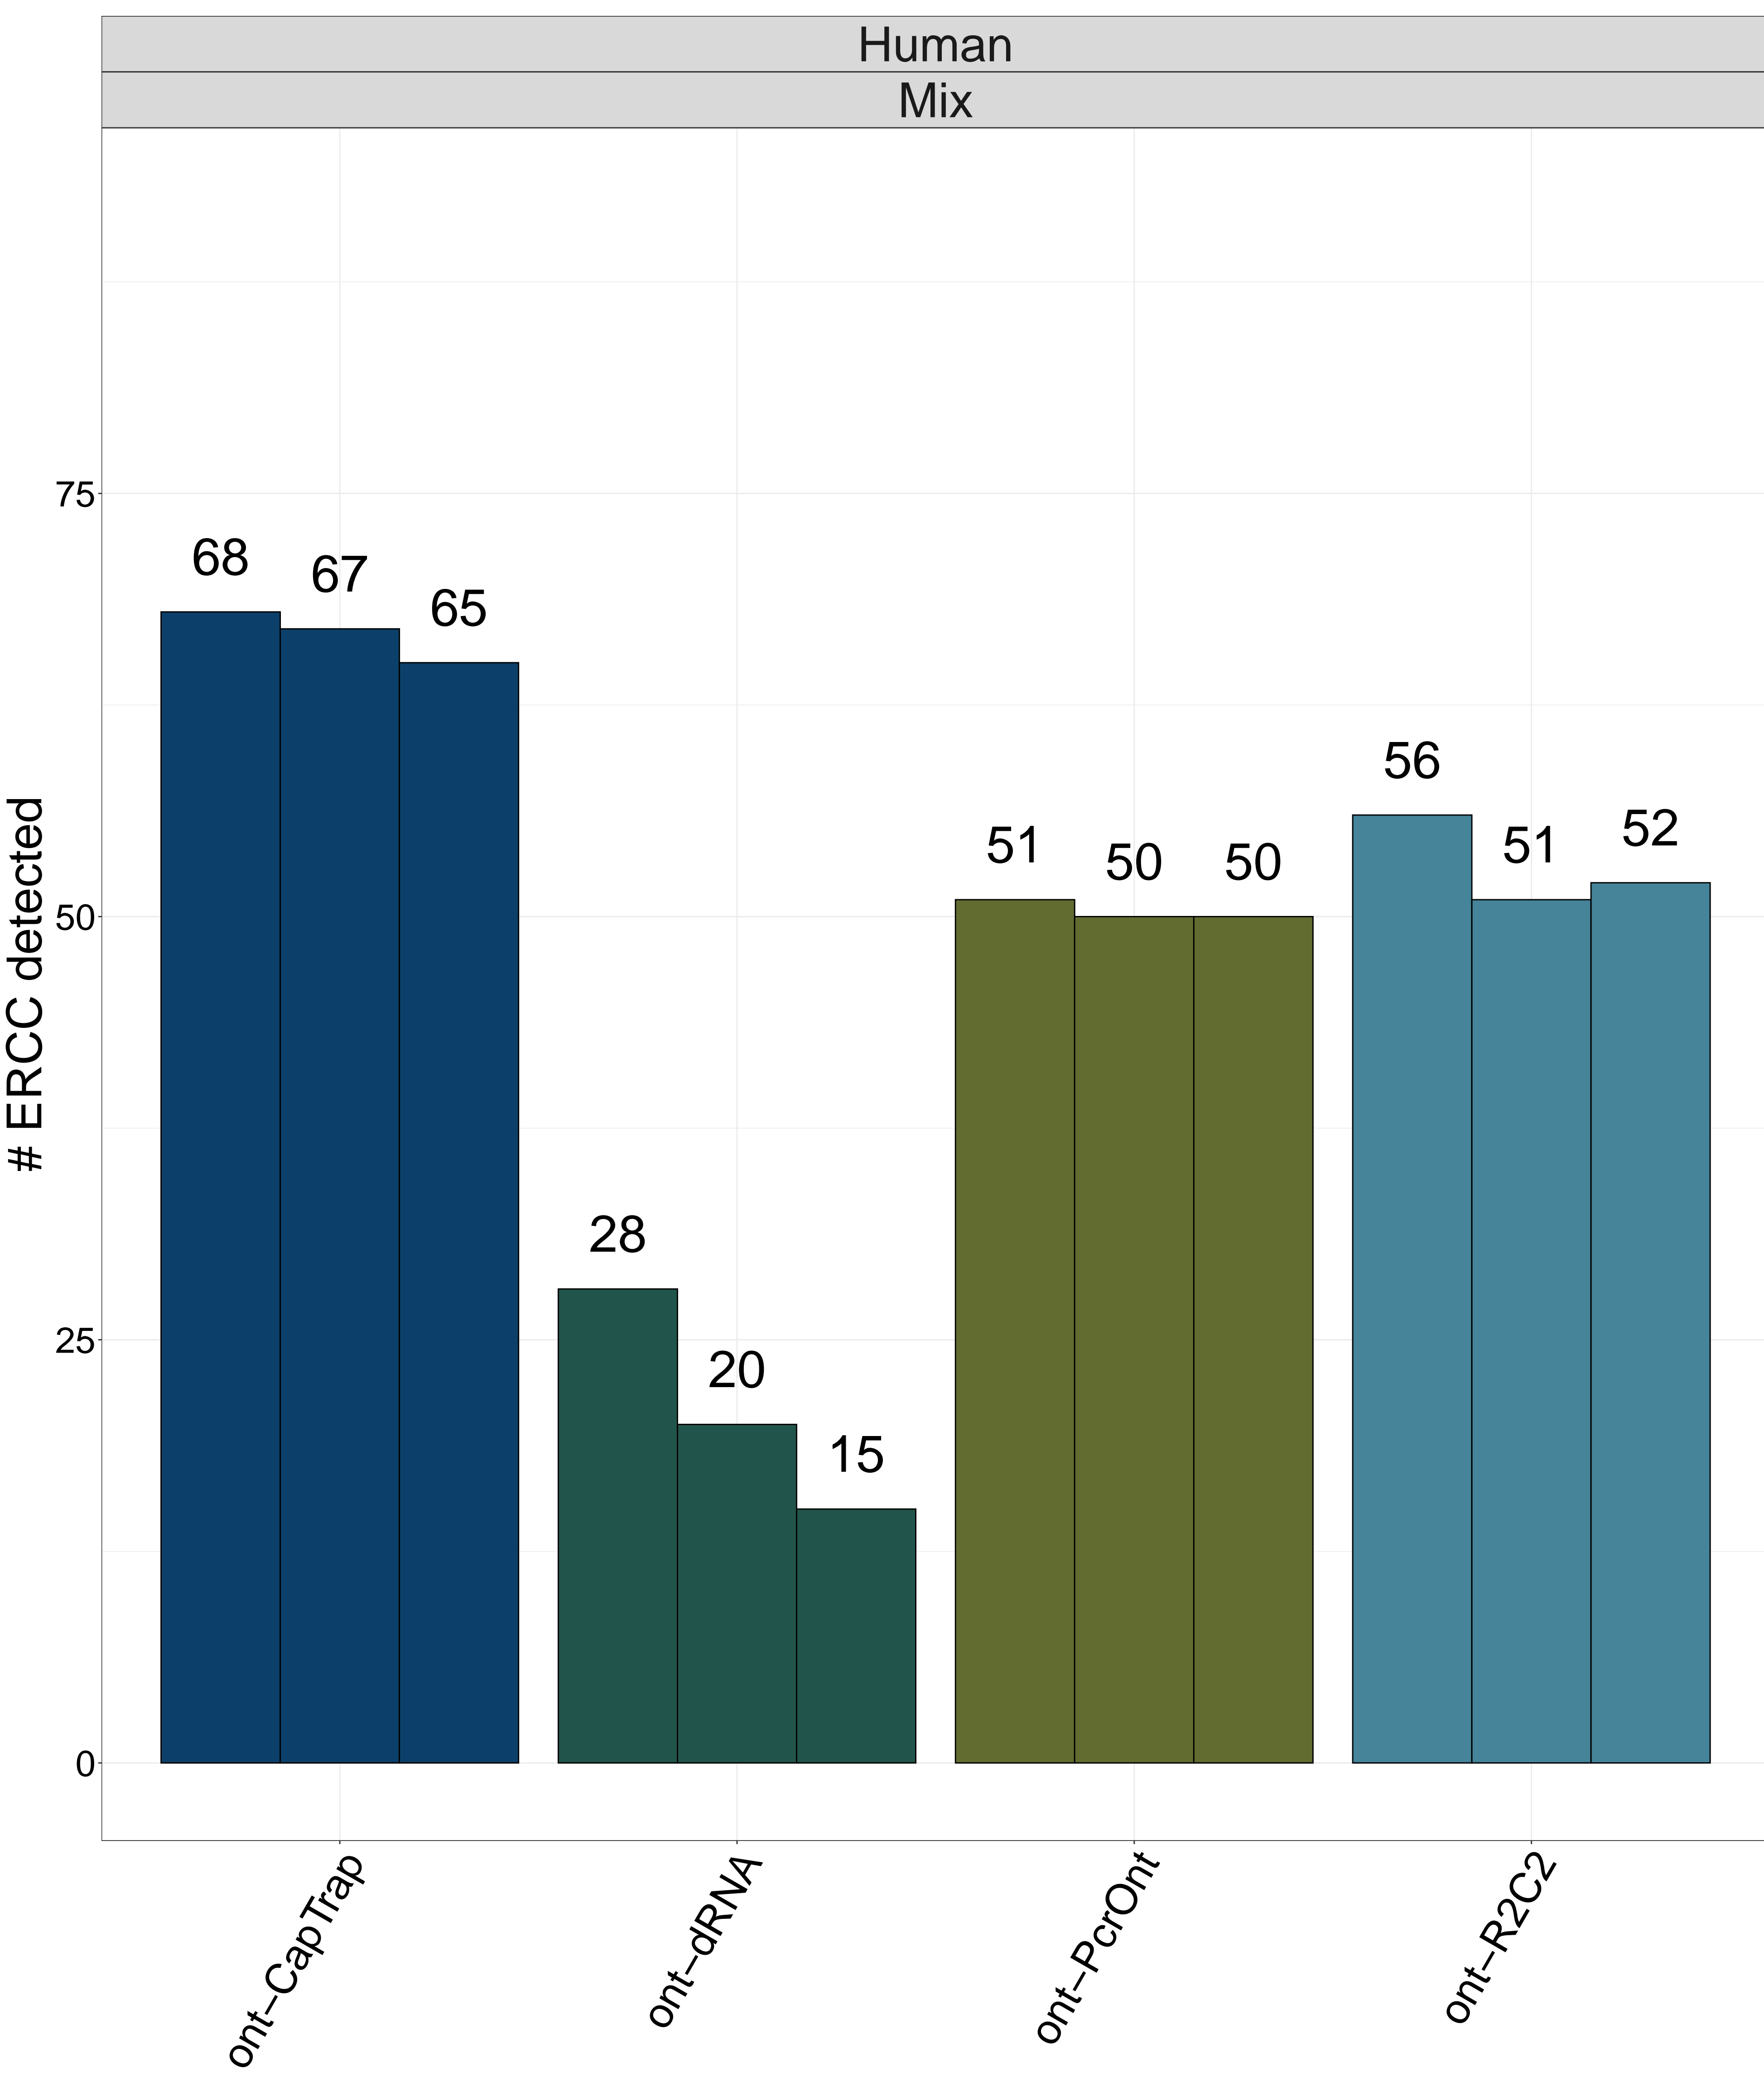

LRGASP ERCC Detection

Technology