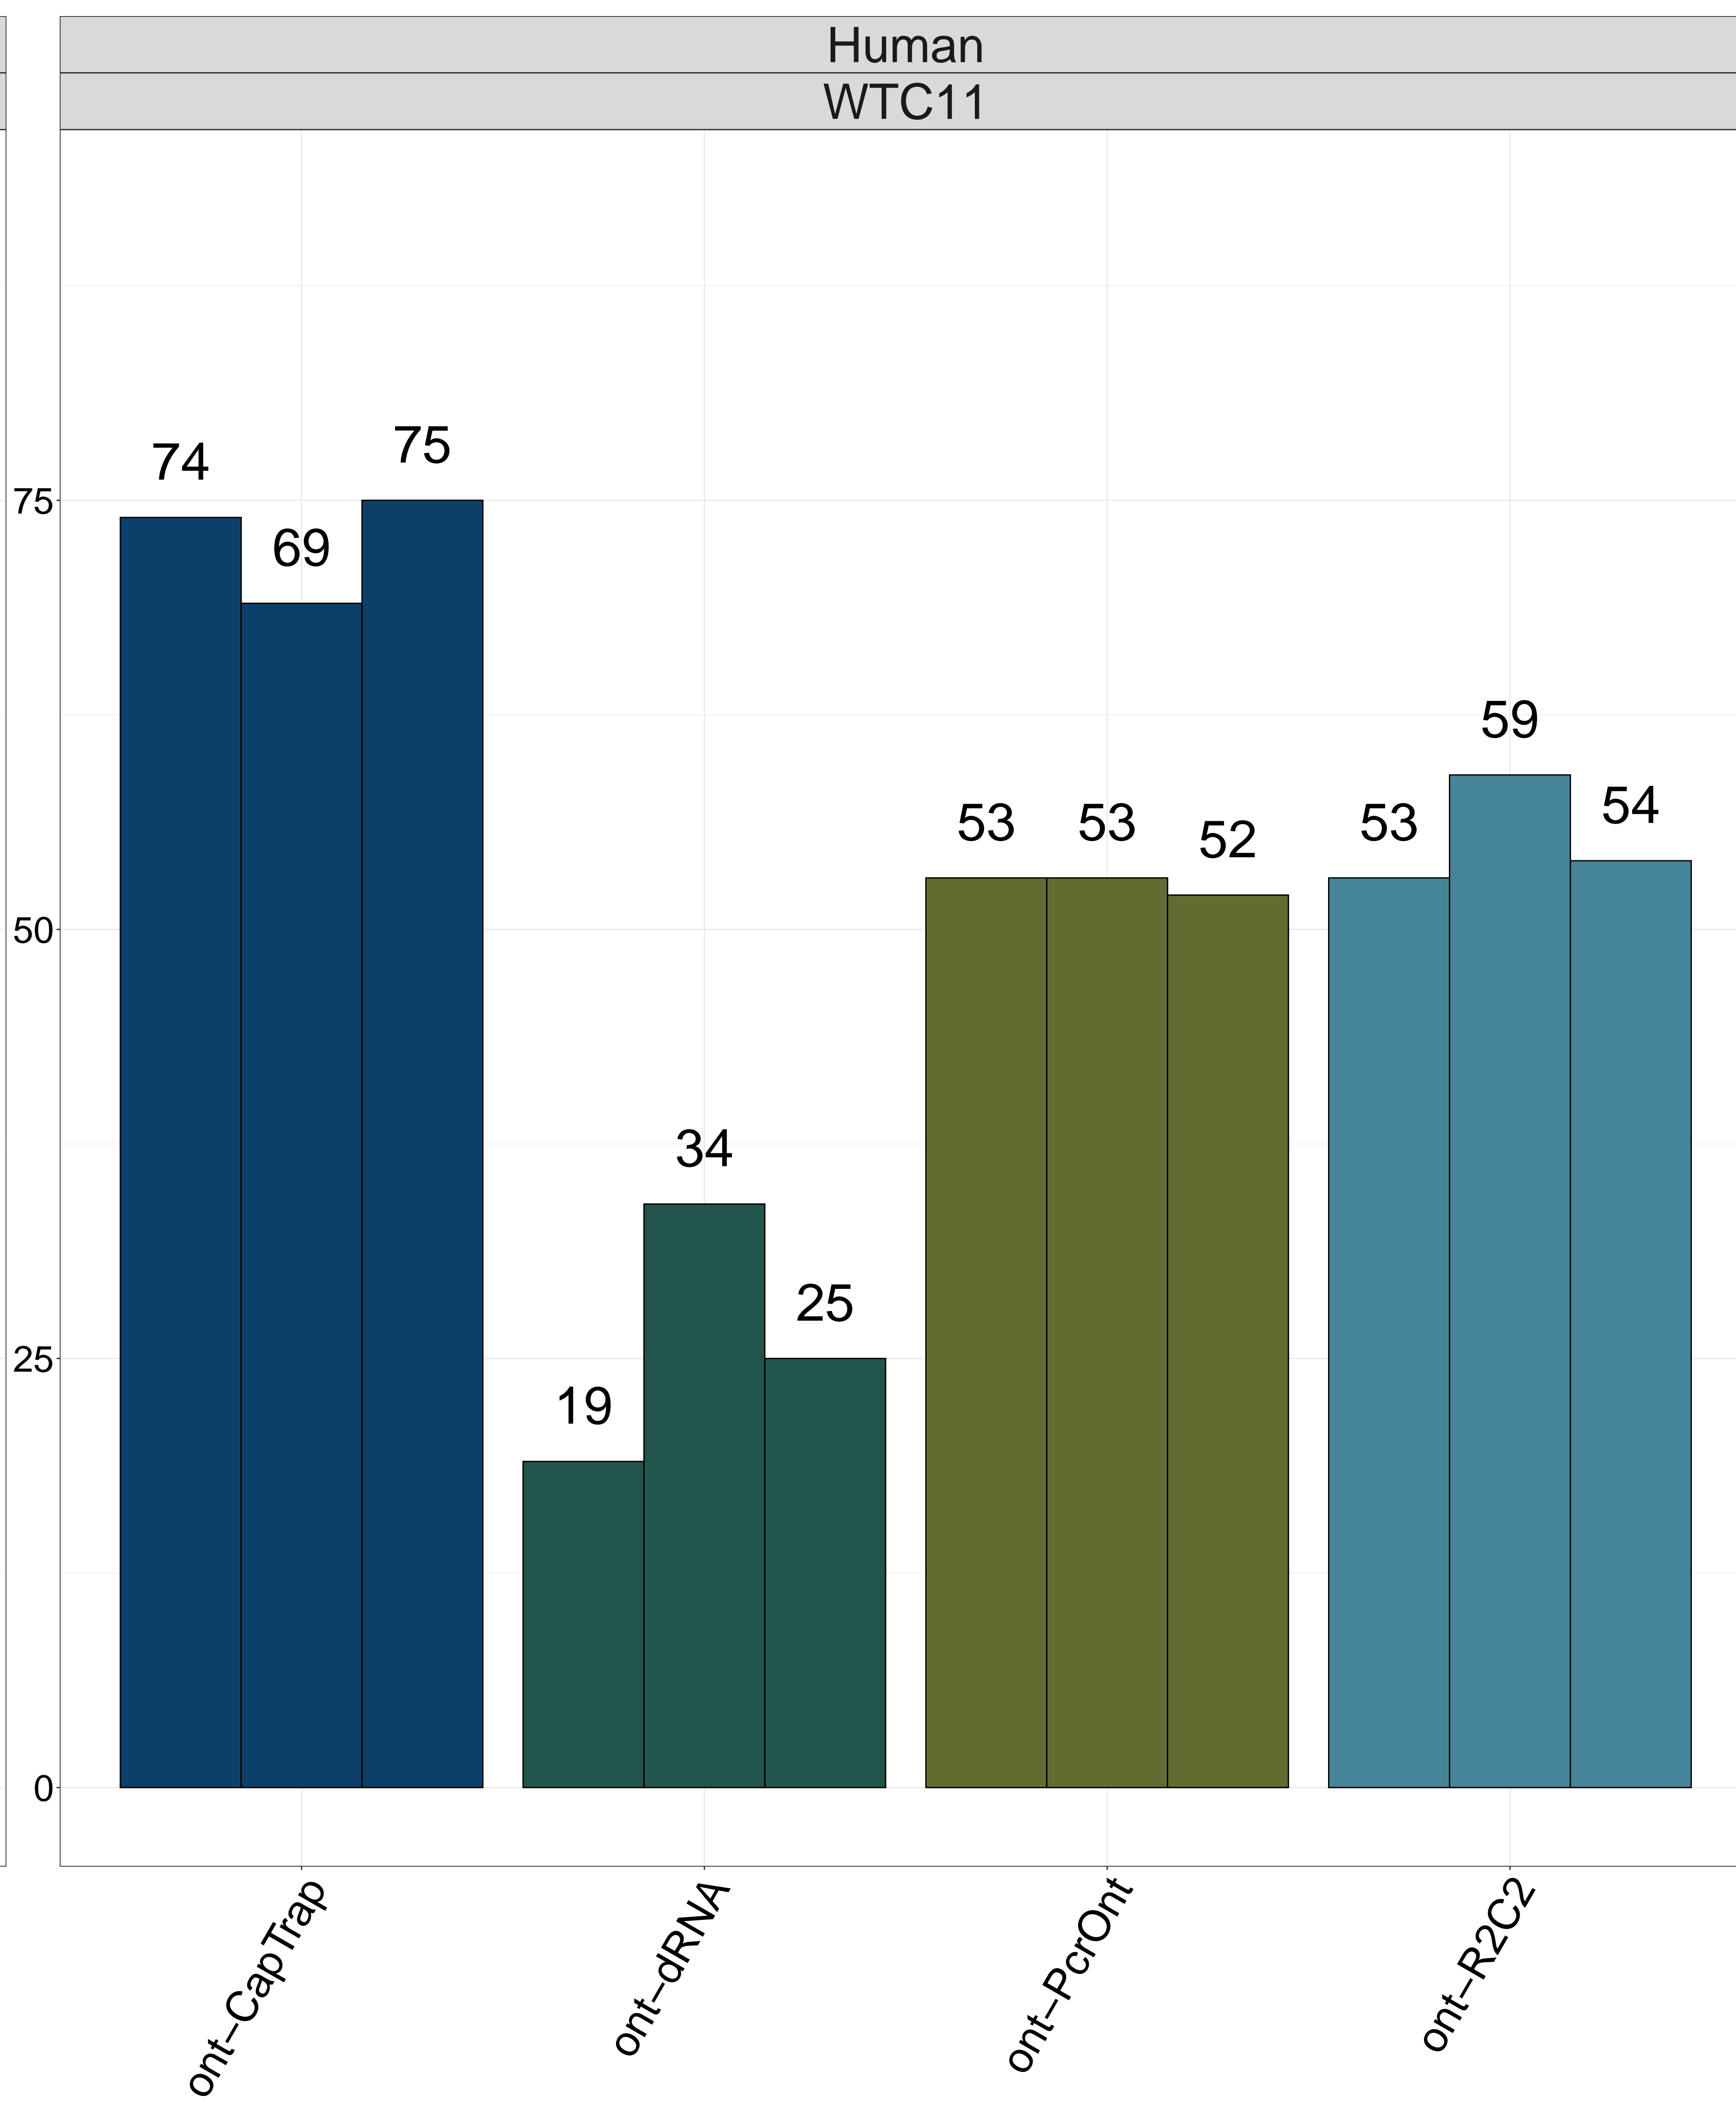

LRGASP ERCC Detection

Technology