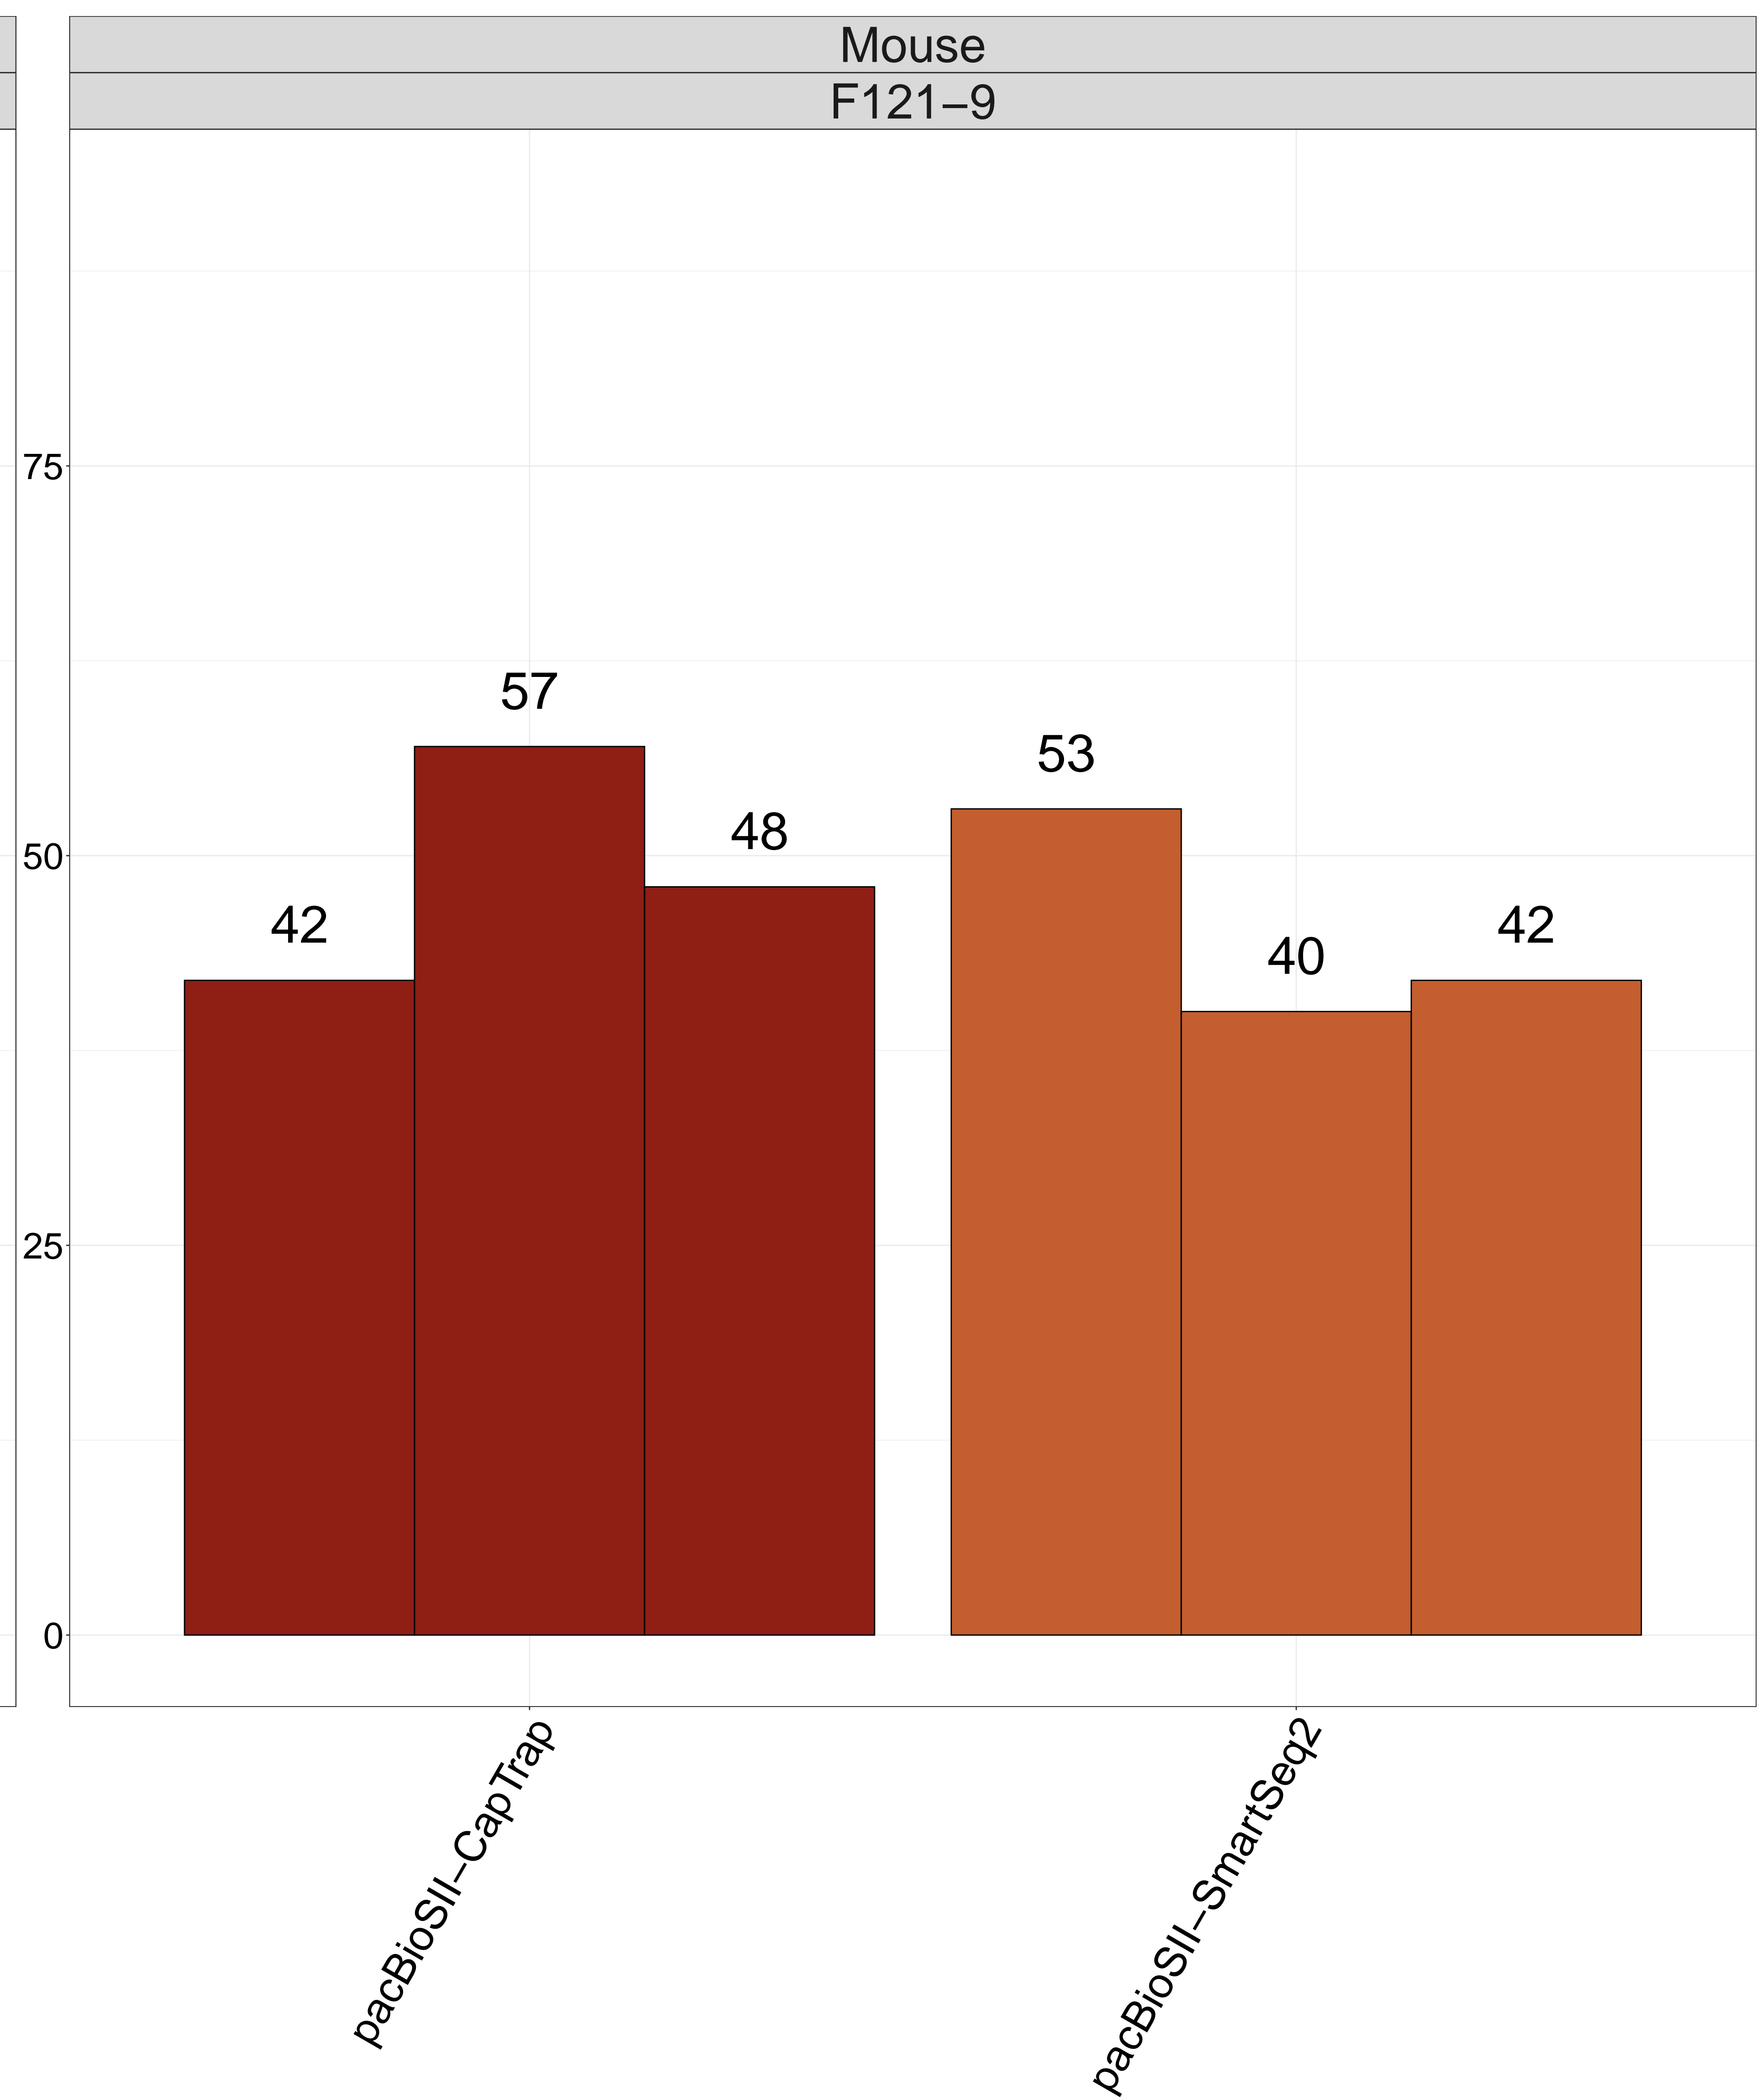

LRGASP ERCC Detection

Technology