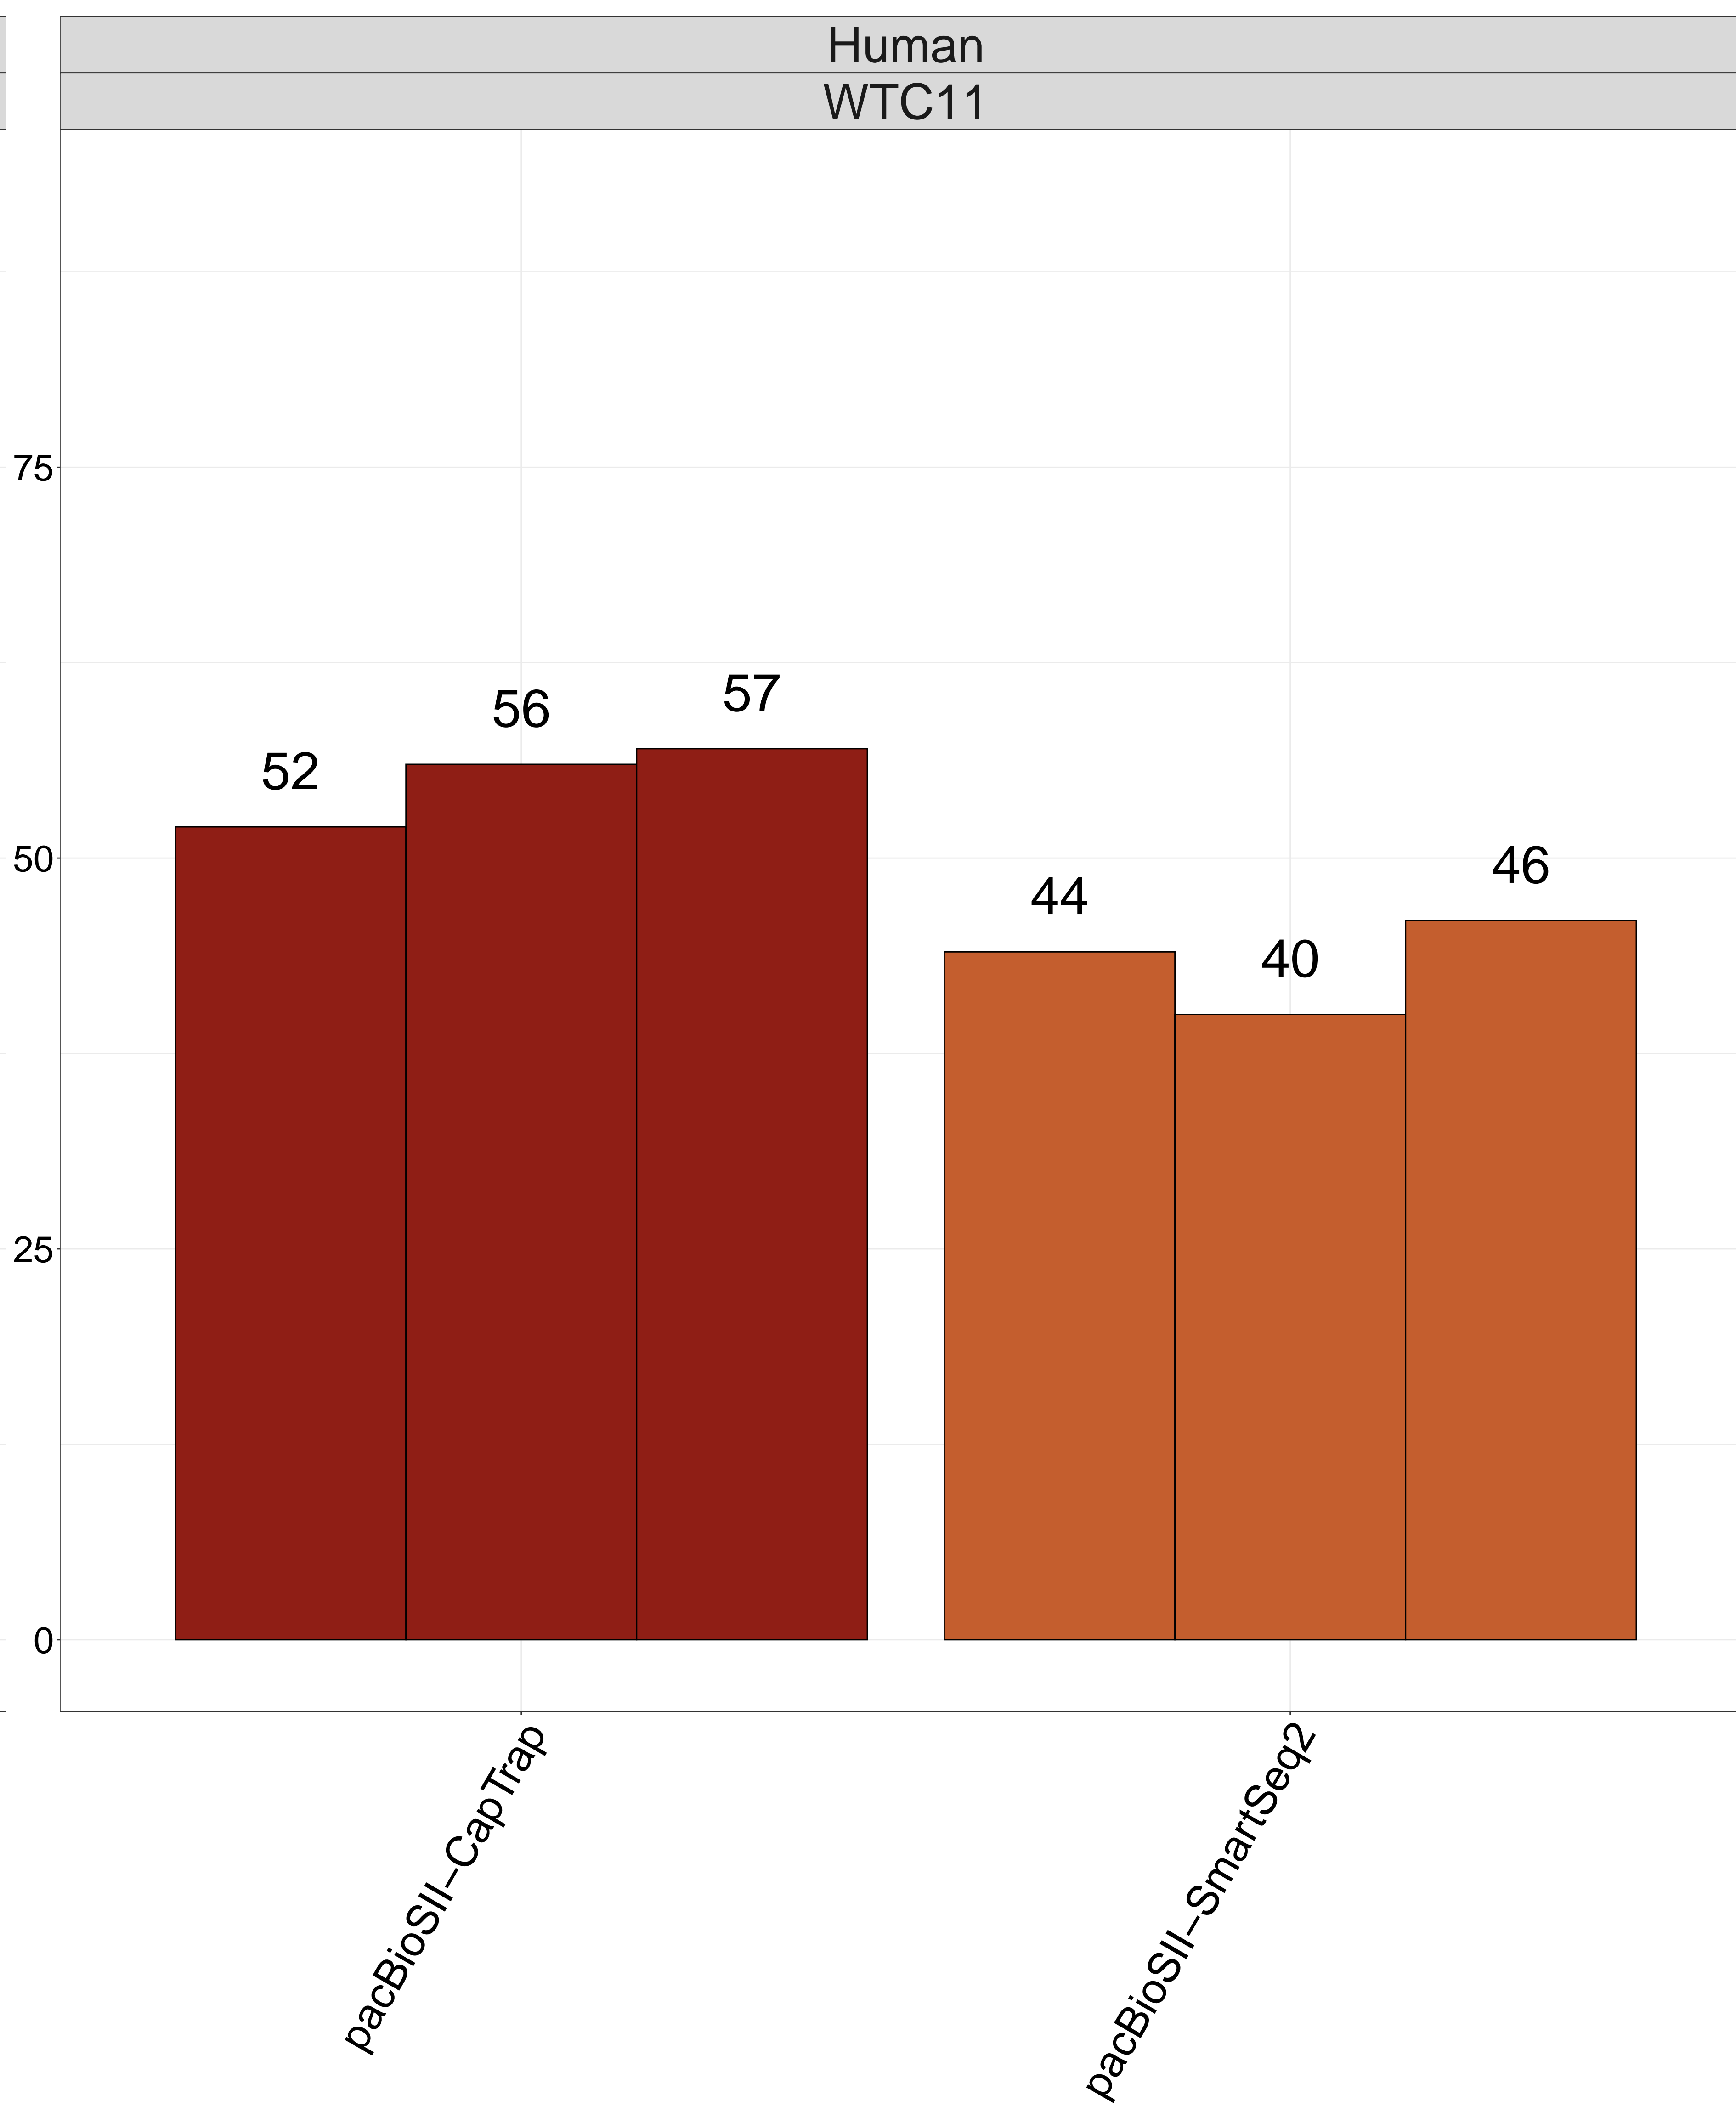

LRGASP ERCC Detection

Technology