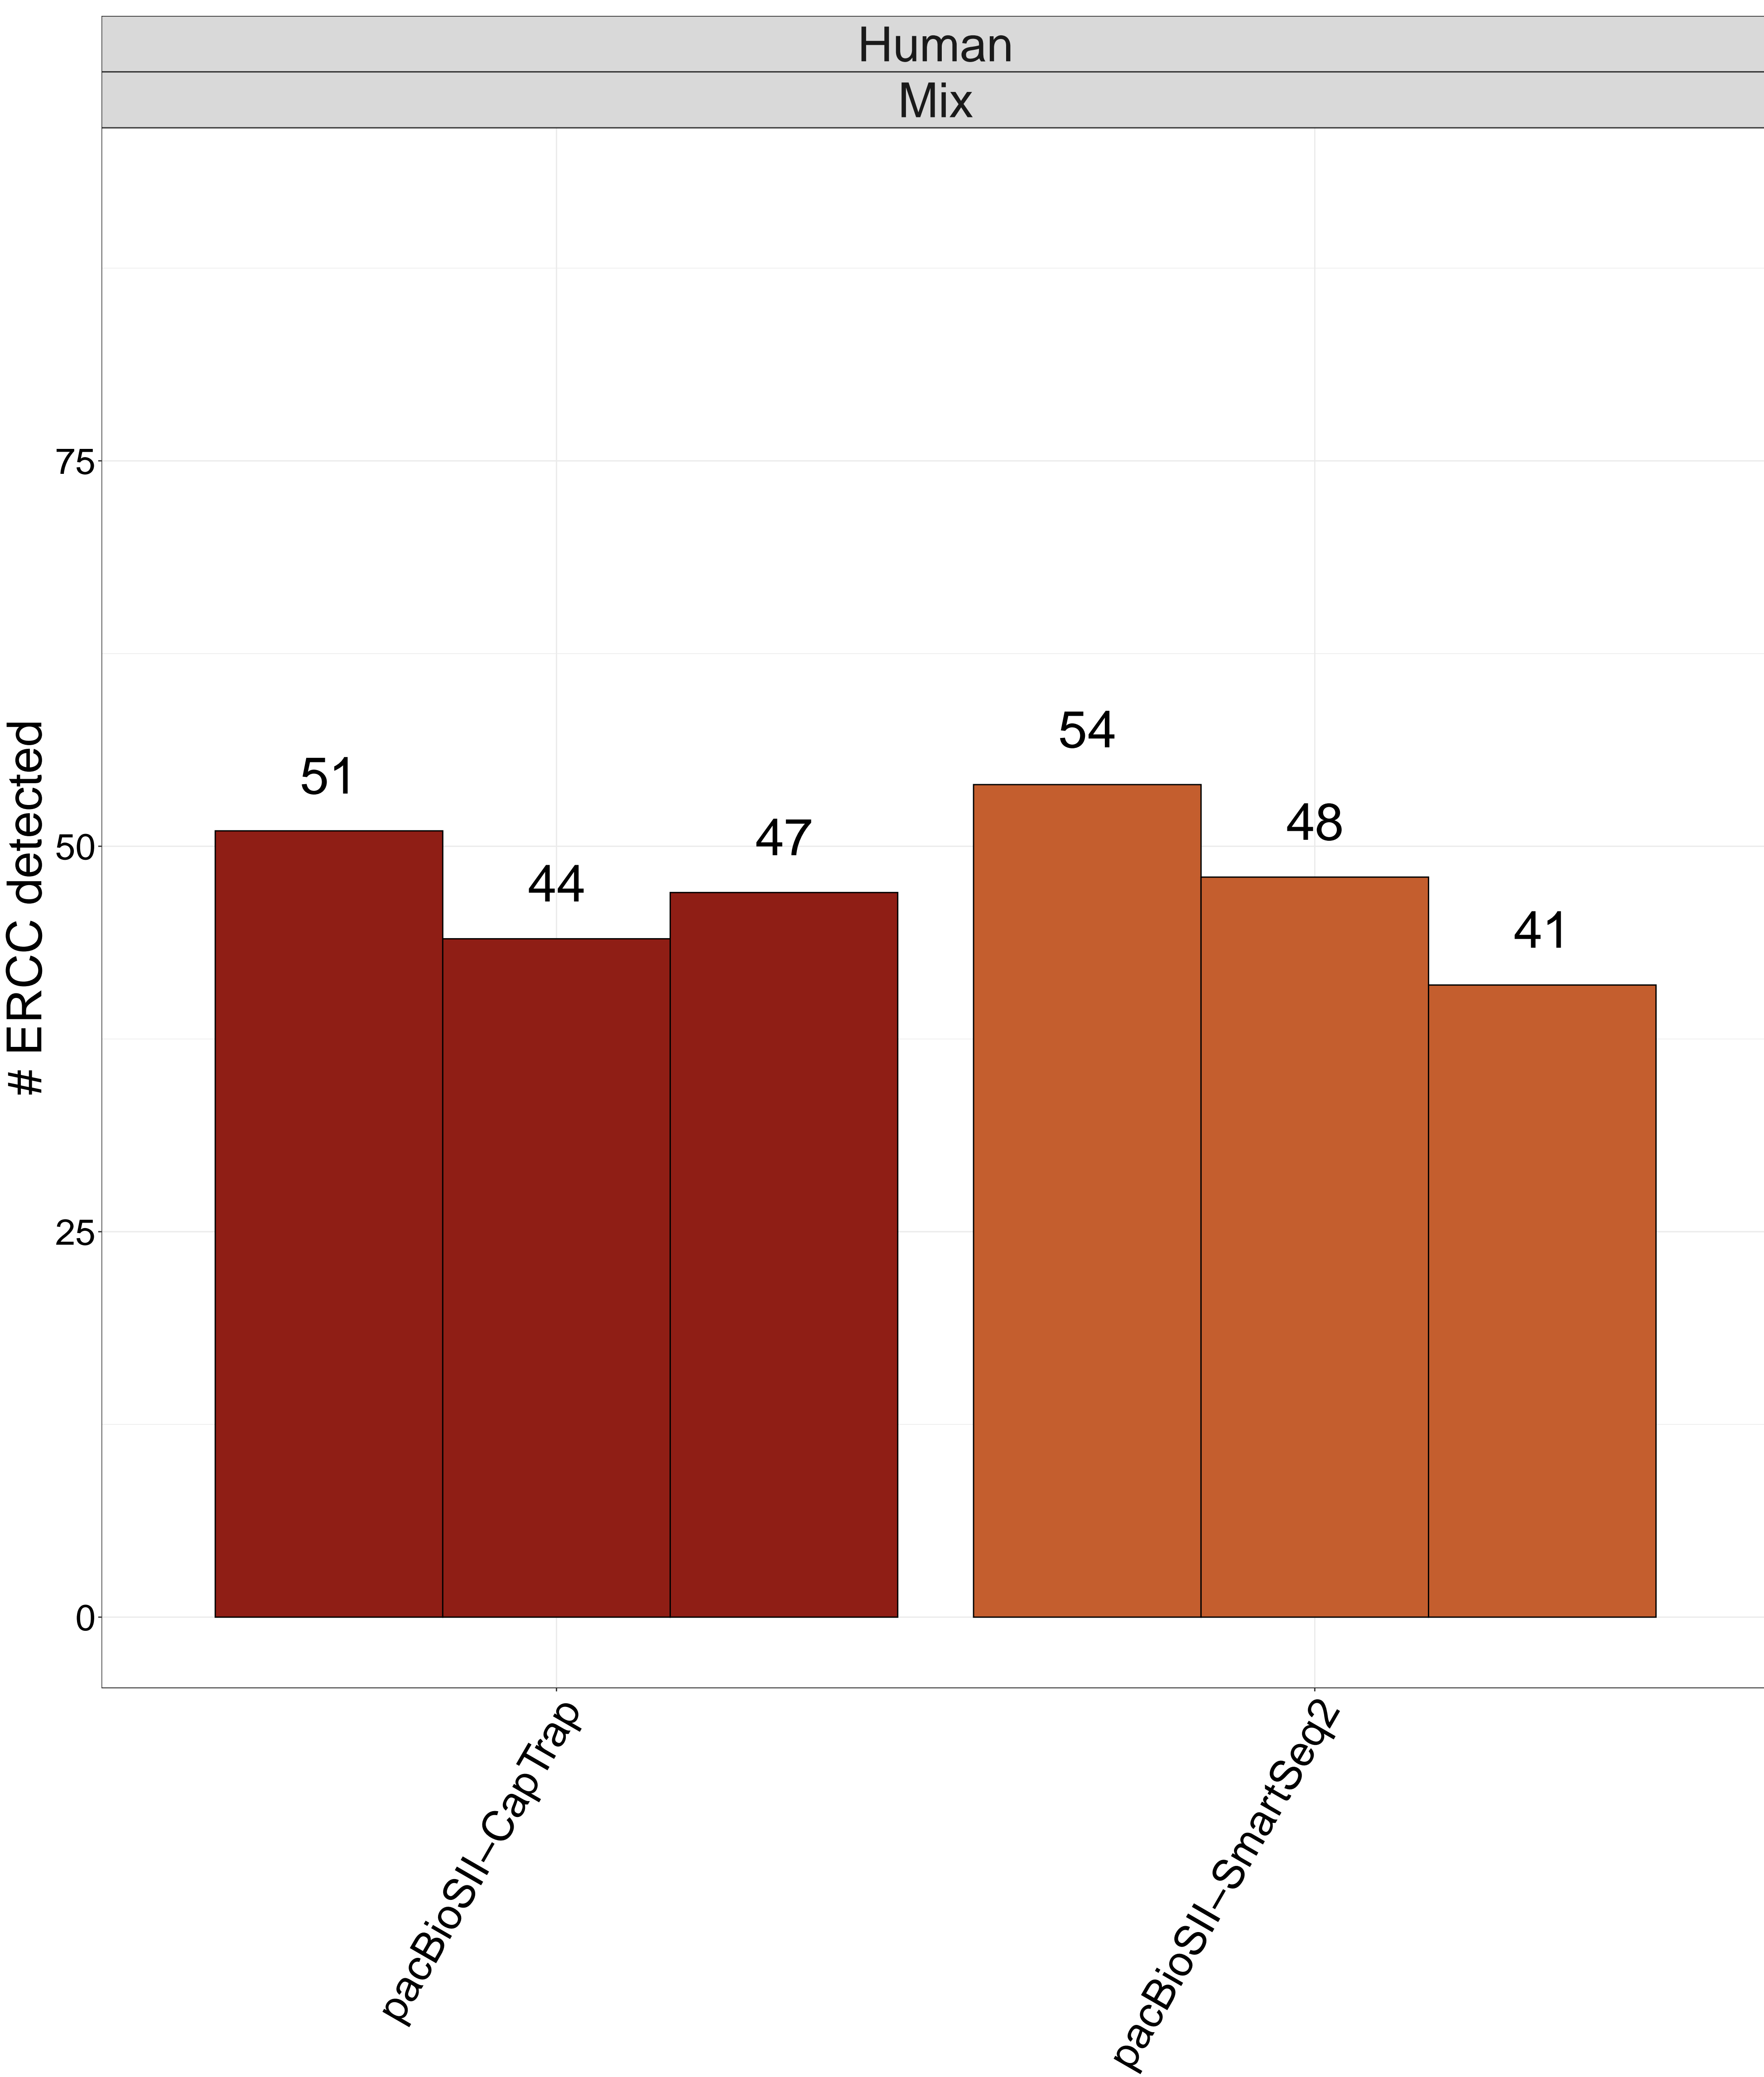

LRGASP ERCC Detection

Technology