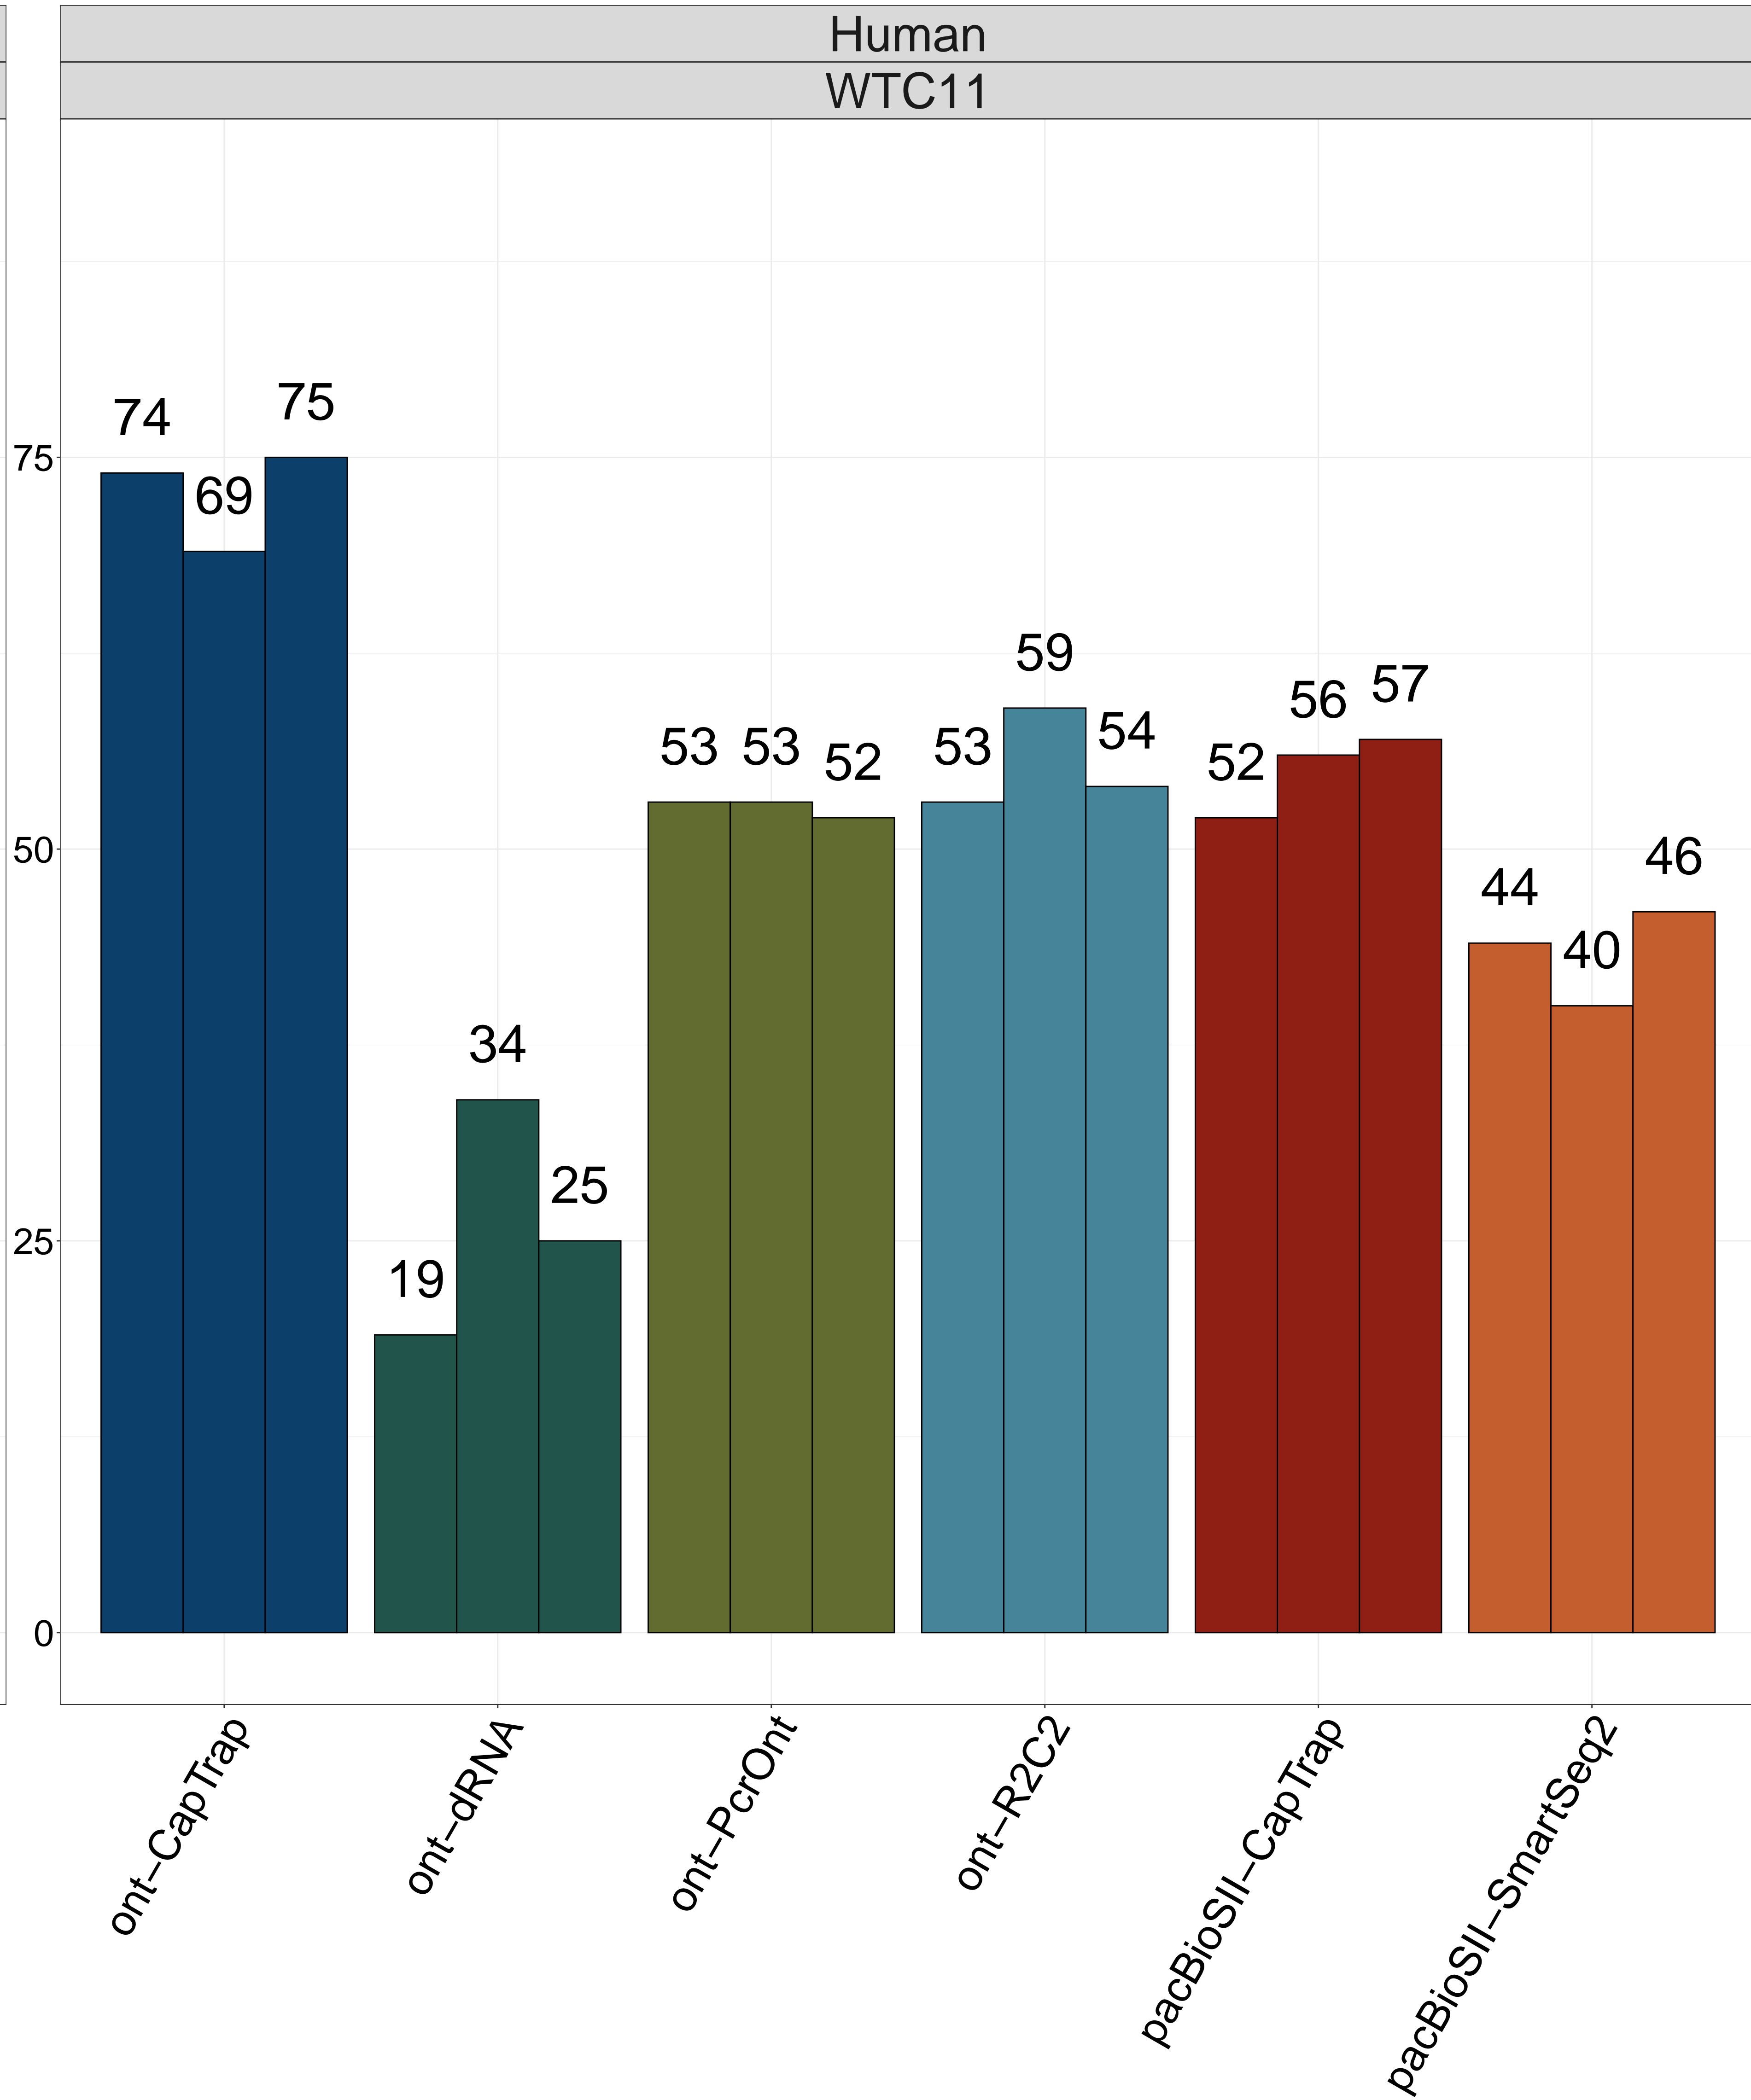

LRGASP ERCC Detection

Technology