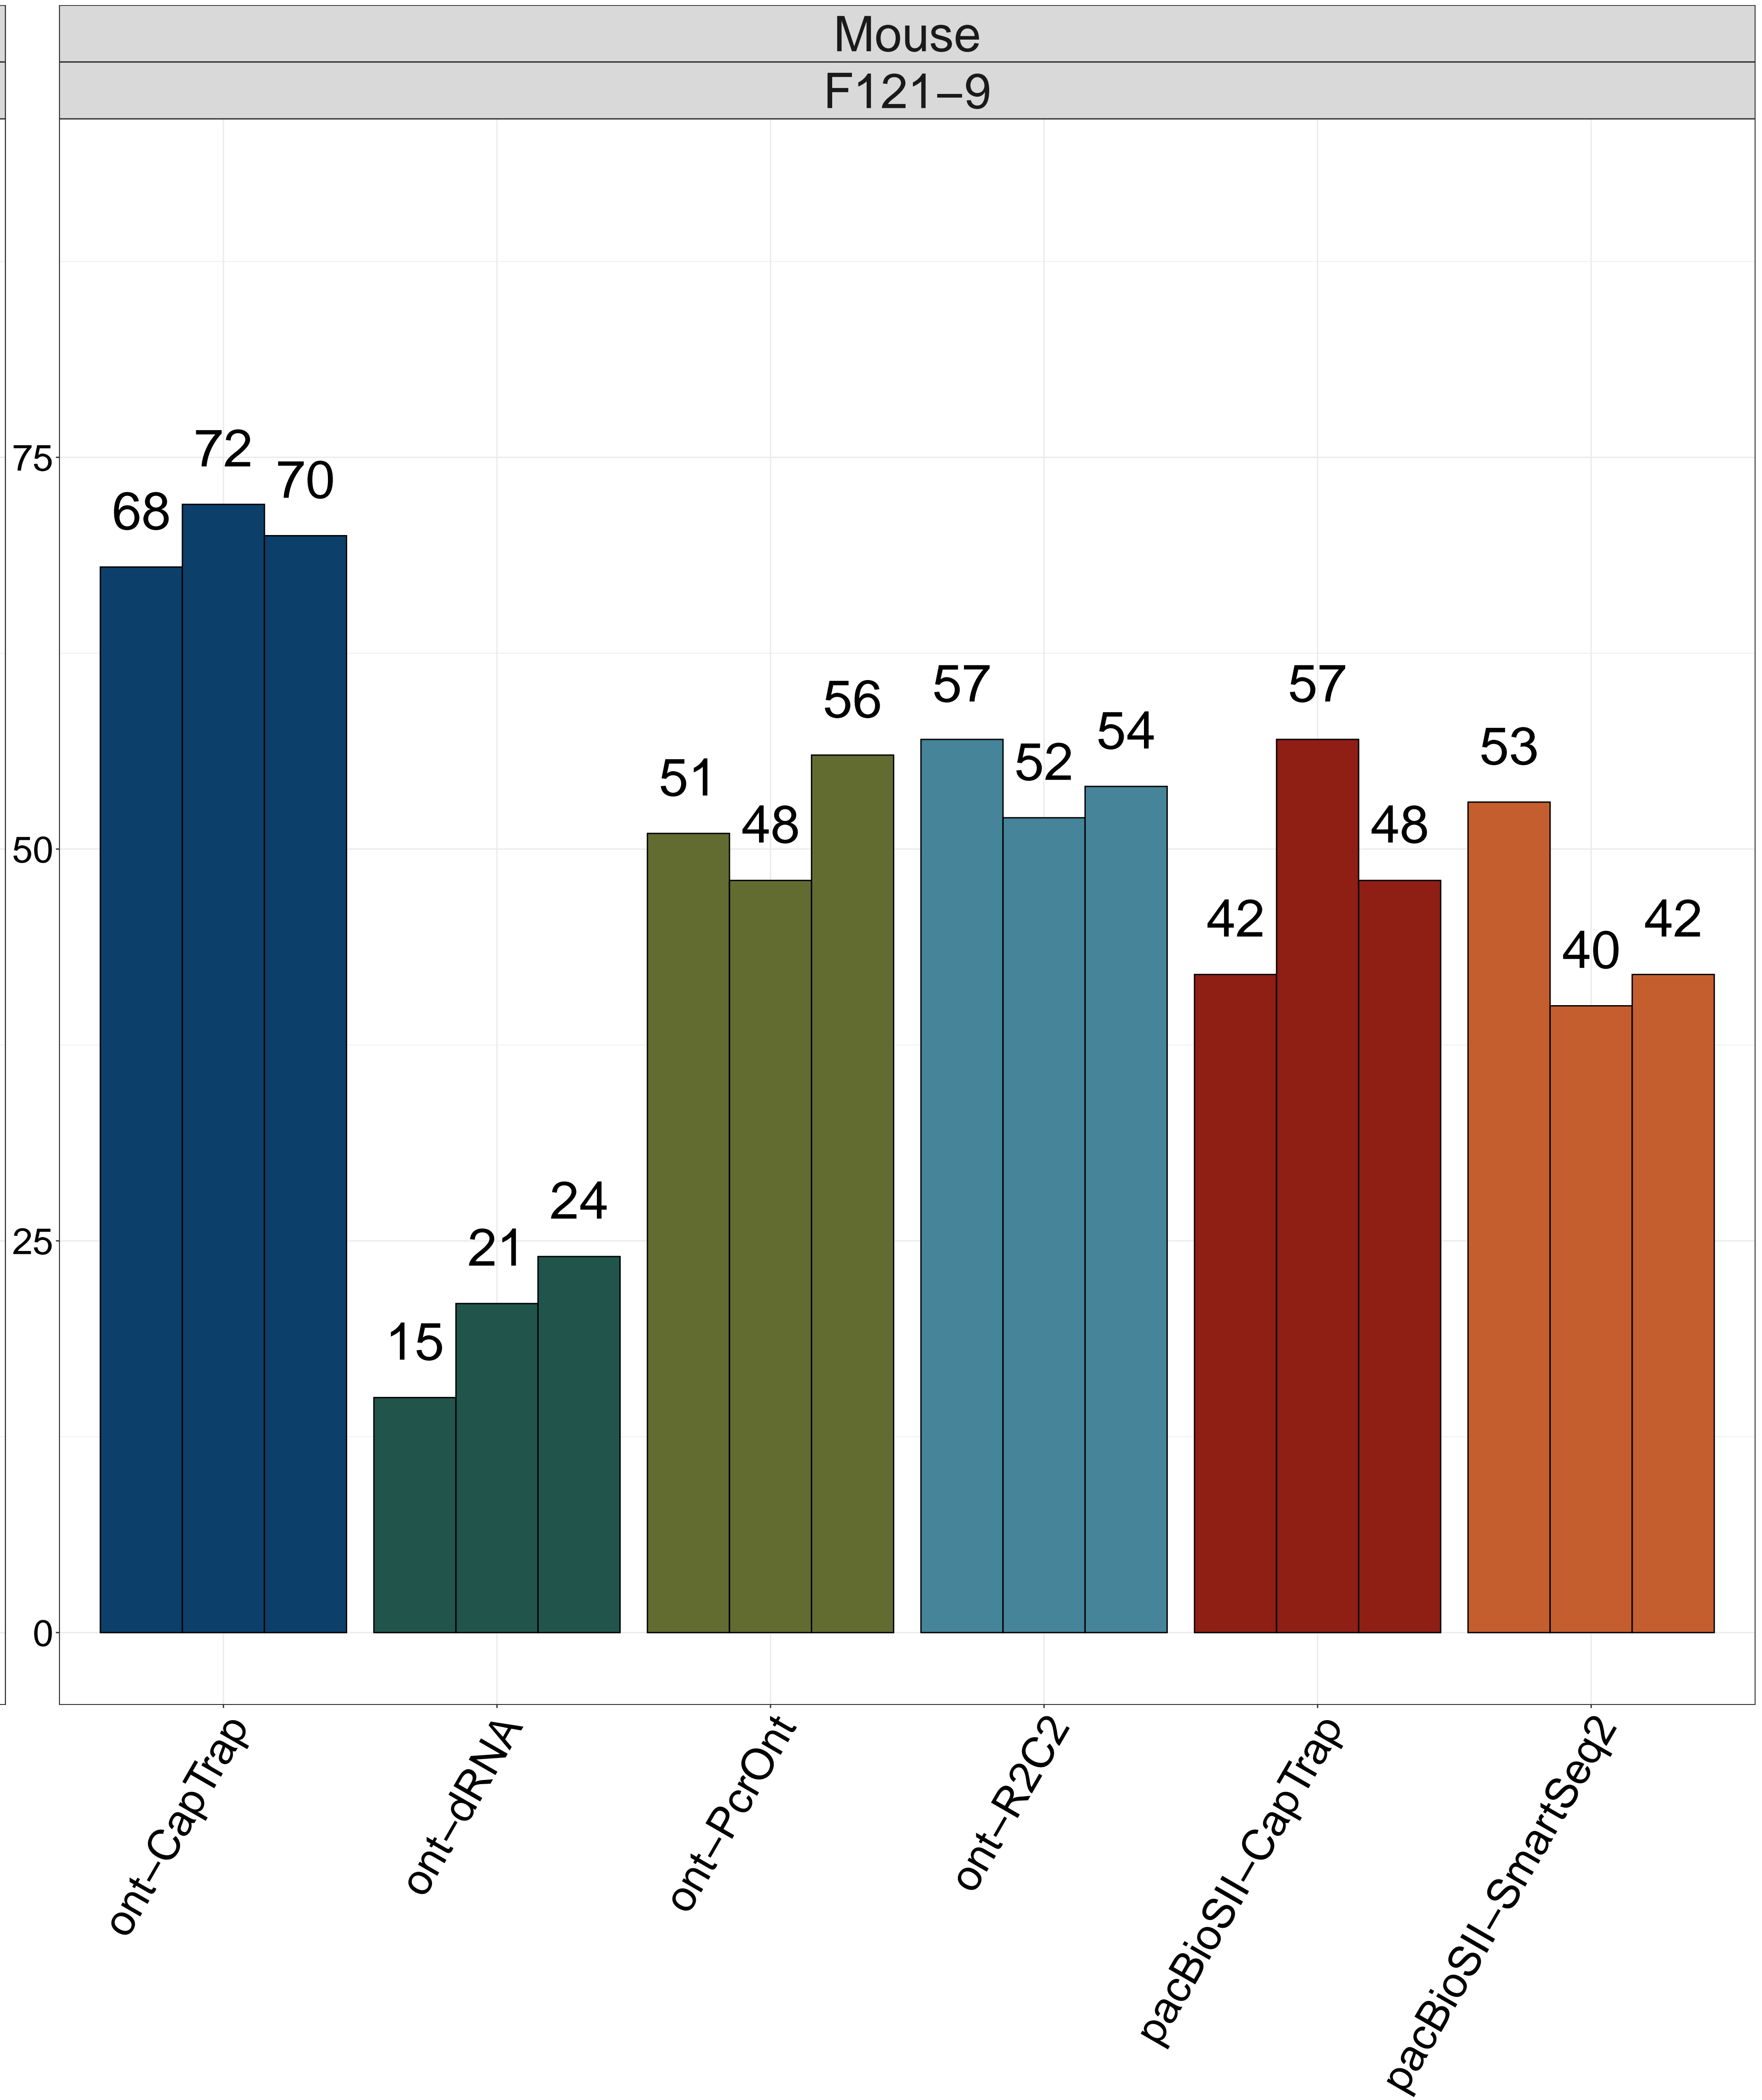

LRGASP ERCC Detection

Technology