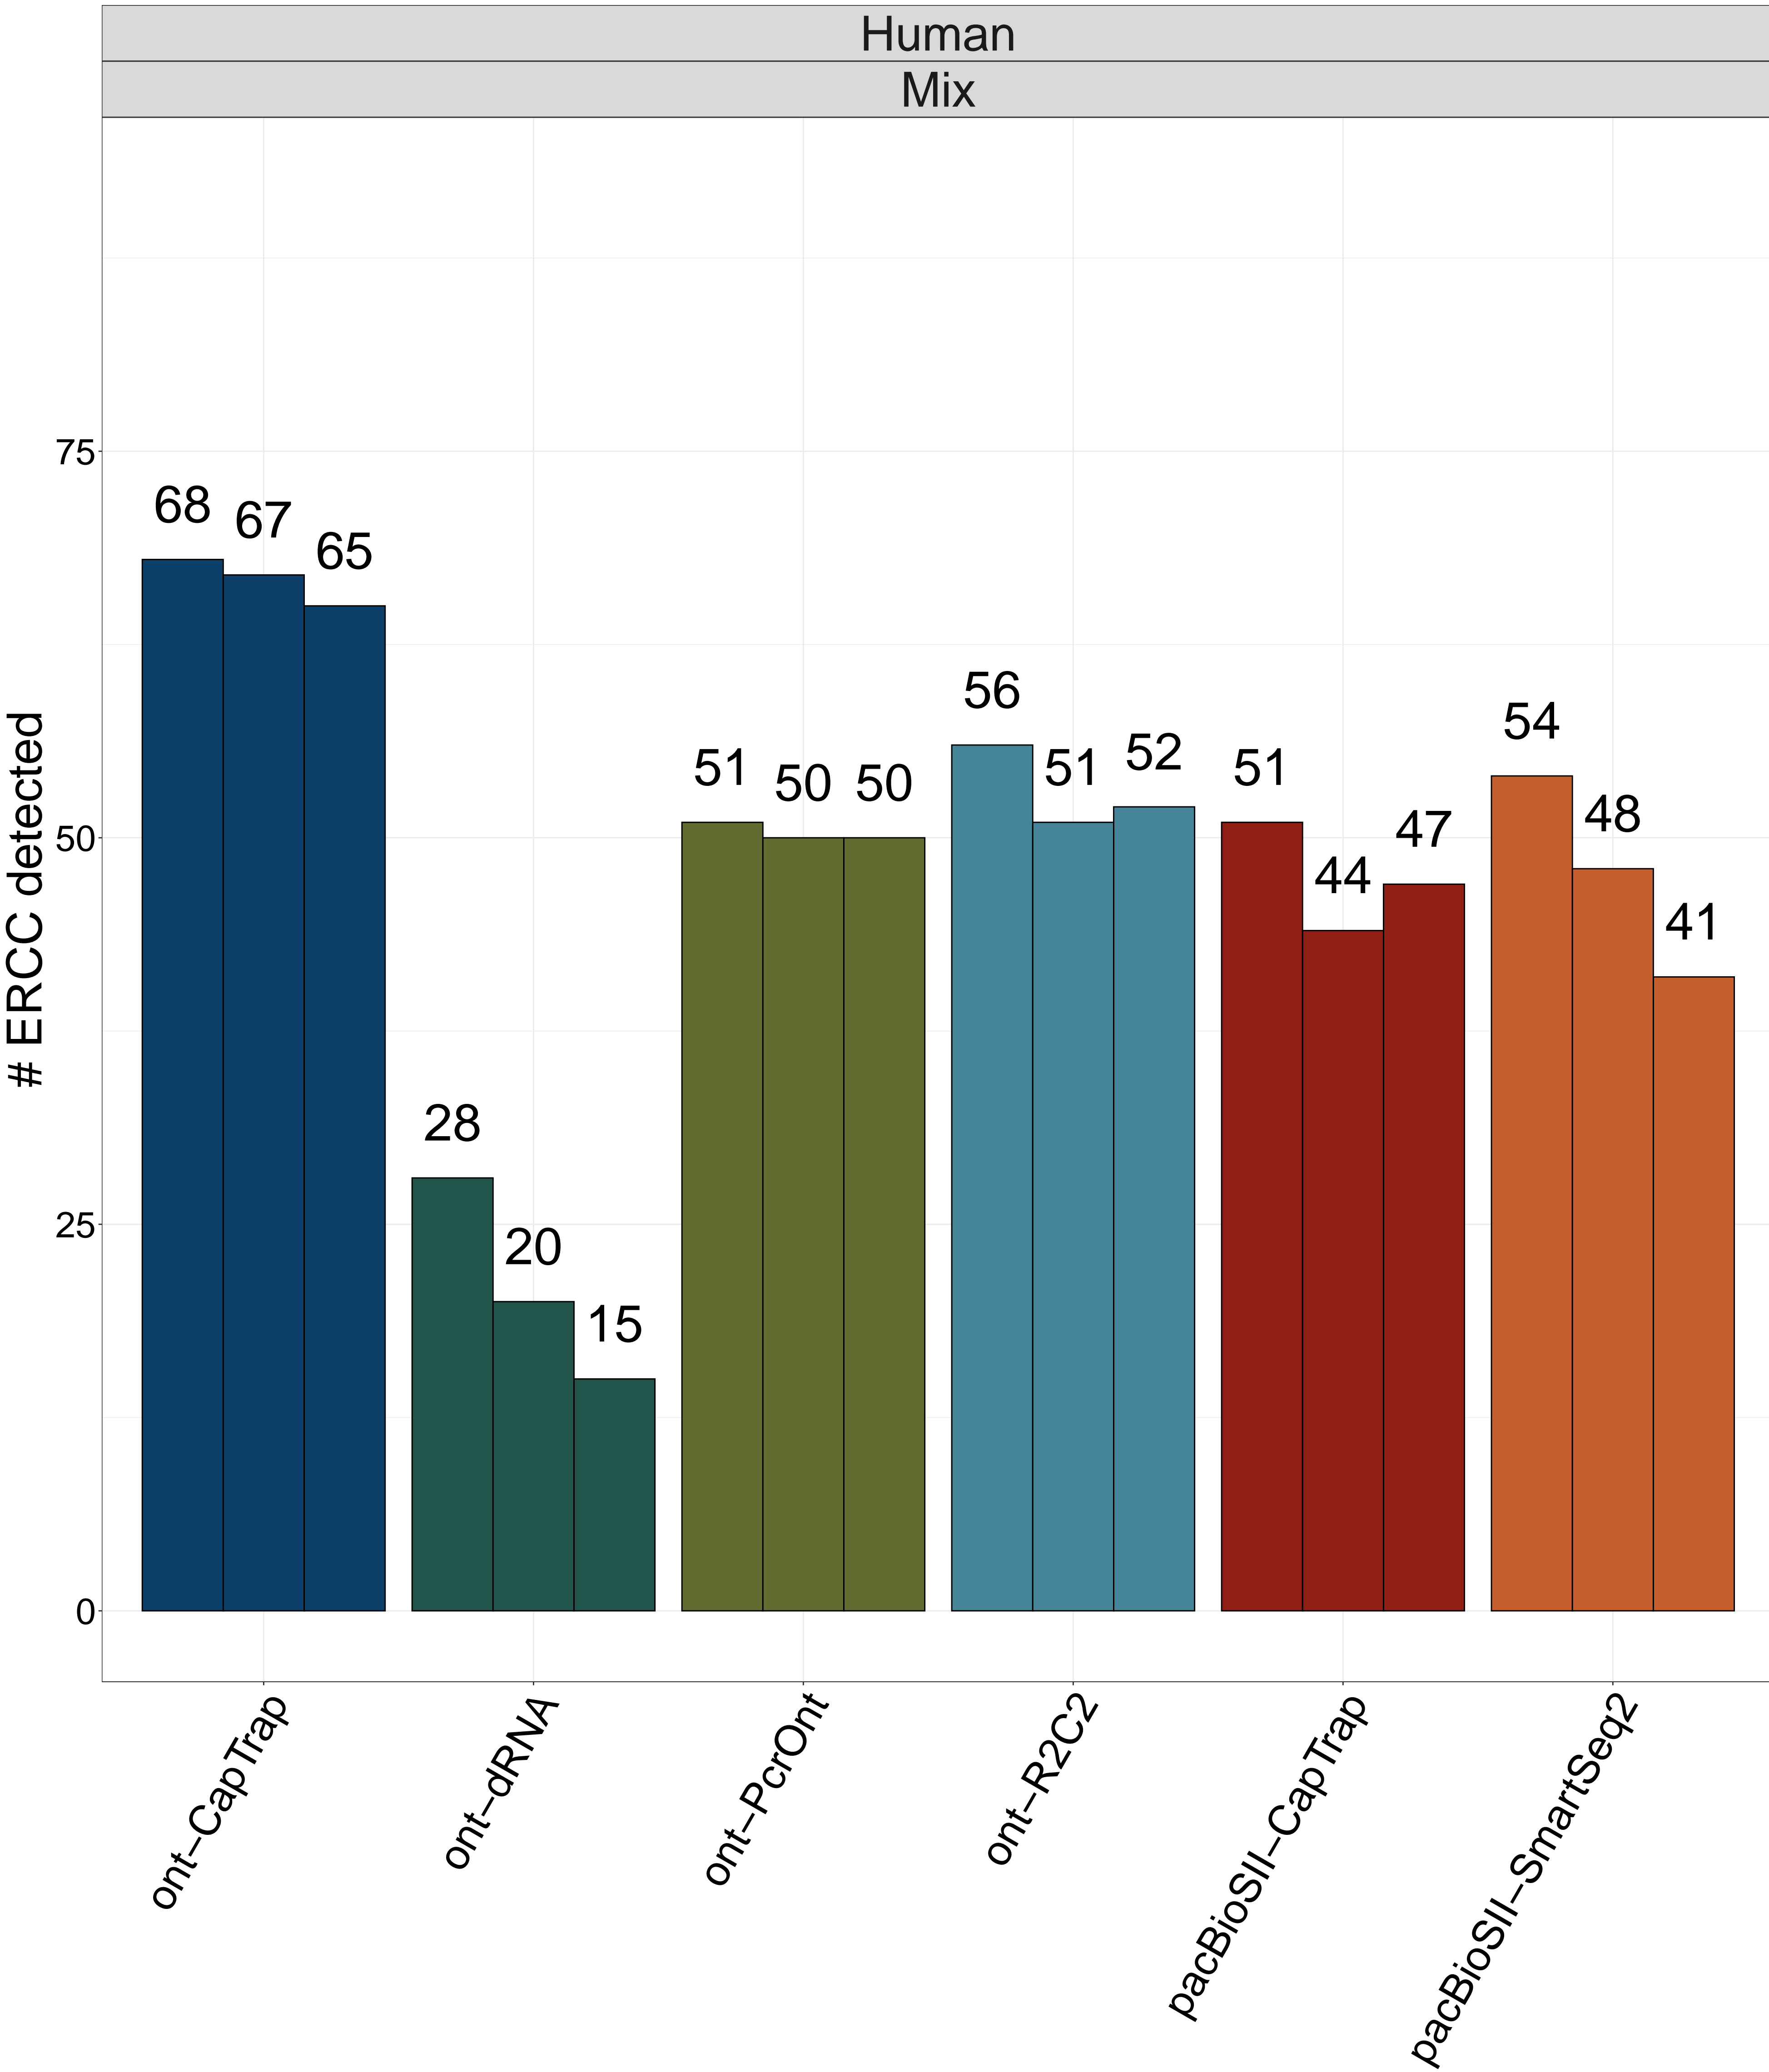

LRGASP ERCC Detection

Technology